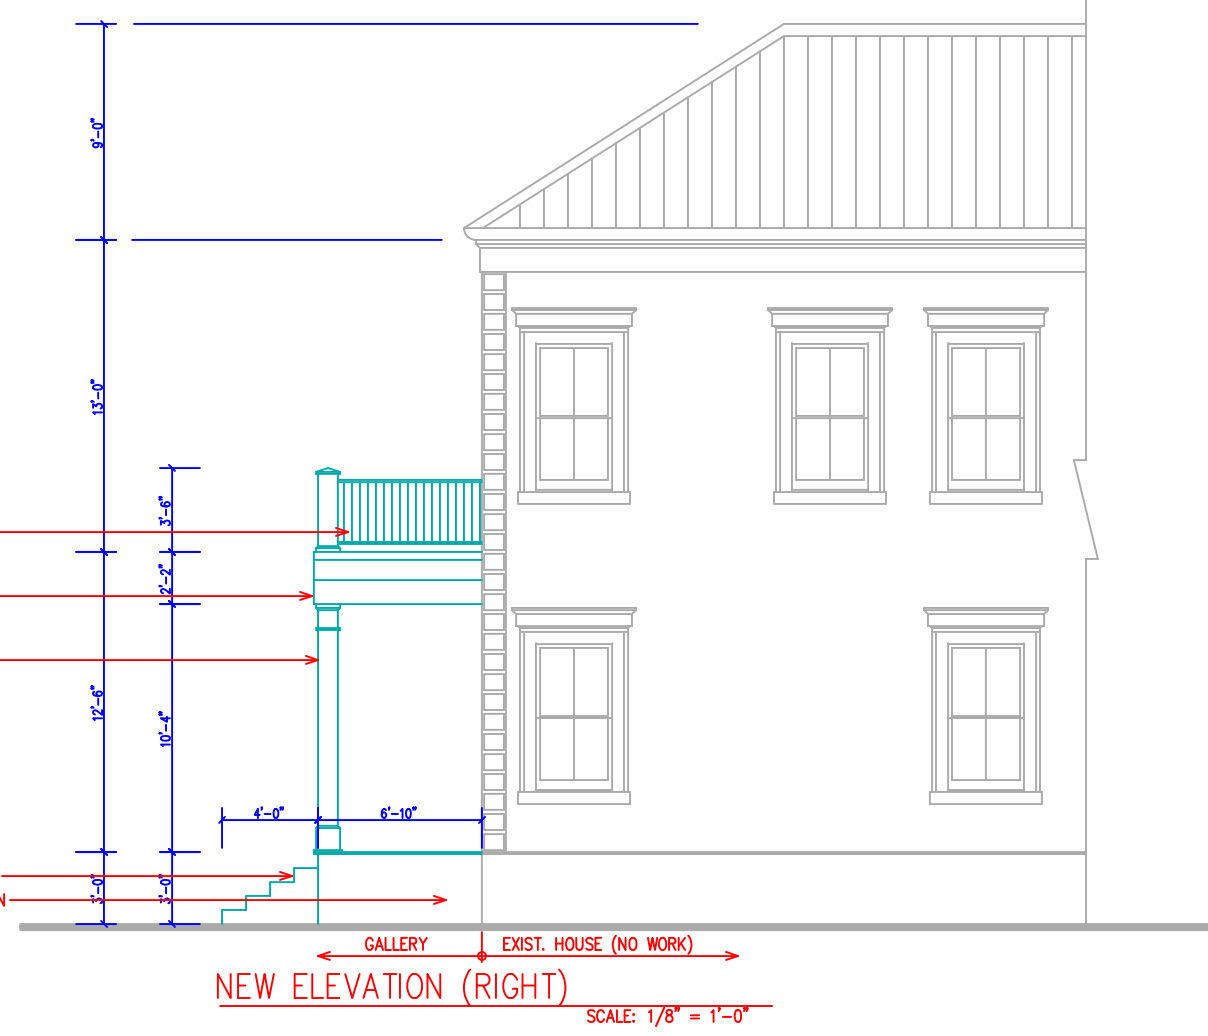

REVISIONS	BY

**LOUIS KONG ARCHITECTURE, L.L.C.**  
 5726 ST. CHARLES AVENUE  
 NEW ORLEANS, LA 70115  
**(504) 912-8403**

**EXIST. PORCH RENOVATIONS**  
 1521 ST. CHARLES AVENUE, NEW ORLEANS, LA

DRAWN : LK	CHECKED : LK
DATE : 12/3/2024	
SCALE : AS SHOWN	
JOB NO. : 1521-001	
SHEET	
1	
OF	SHEETS

REVISIONS	BY

**LOUIS KONG ARCHITECTURE, L.L.C.**  
5726 ST. CHARLES AVENUE  
NEW ORLEANS, LA 70115  
(504) 912-8403

**EXIST. PORCH RENOVATIONS**  
1521 ST. CHARLES AVENUE, NEW ORLEANS, LA

DRAWN :	CHECKED :
LK	LK
DATE :	12/3/2024
SCALE :	AS SHOWN
JOB NO. :	1521-001
SHEET	
OF	SHEETS