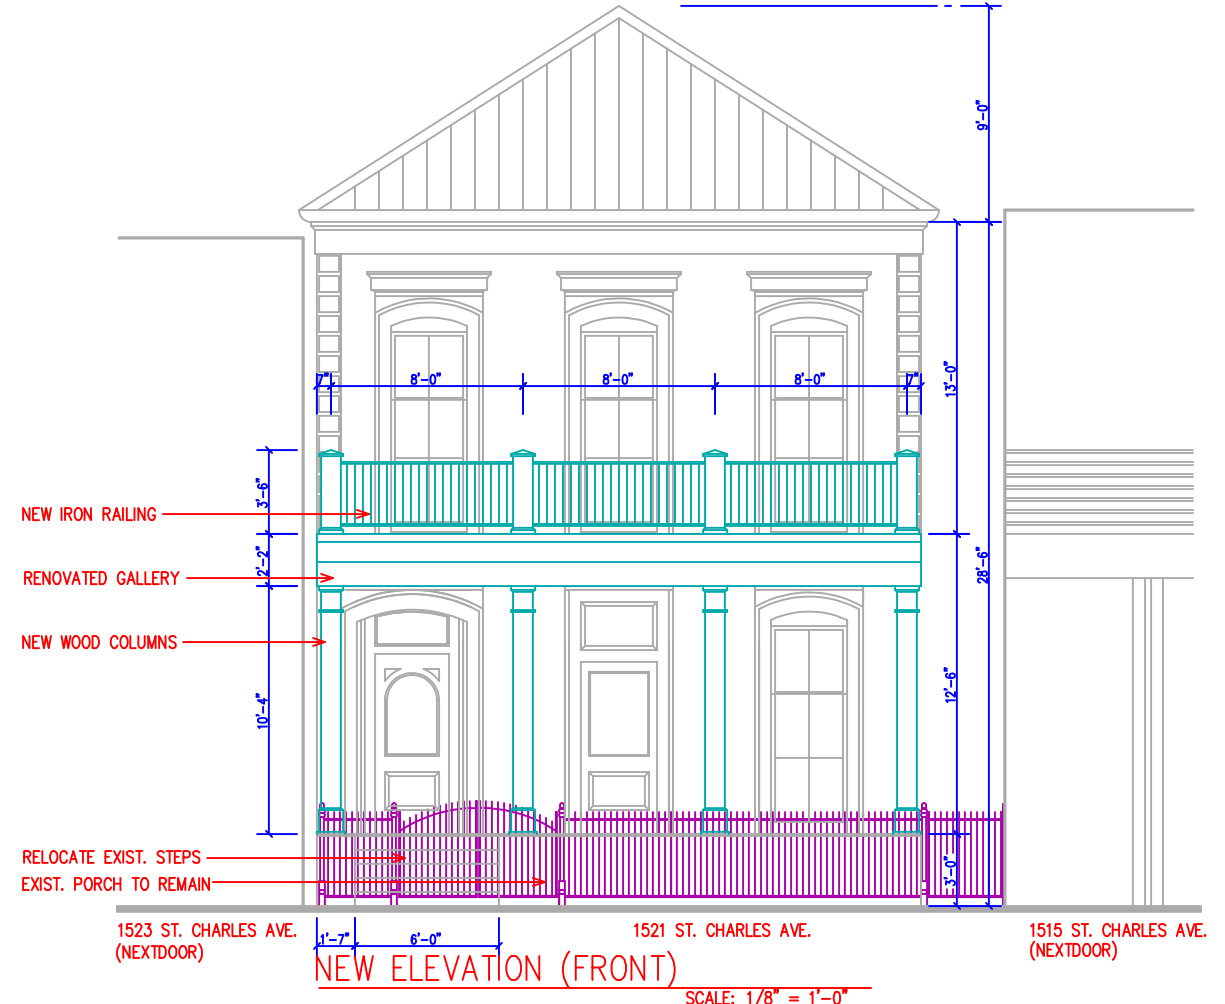

REVISIONS	BY

**LOUIS KONG ARCHITECTURE, L.L.C.**  
 5726 ST. CHARLES AVENUE  
 NEW ORLEANS, LA 70115  
**(504) 912-8403**

**EXIST. PORCH RENOVATIONS**  
 1521 ST. CHARLES AVENUE, NEW ORLEANS, LA

DRAWN : LK	CHECKED : LK
DATE : 12/3/2024	
SCALE : AS SHOWN	
JOB NO. : 1521-001	
SHEET	
1	
OF	SHEETS

REVISIONS	BY

**LOUIS KONG ARCHITECTURE, L.L.C.**  
5726 ST. CHARLES AVENUE  
NEW ORLEANS, LA 70115  
(504) 912-8403

**EXIST. PORCH RENOVATIONS**  
1521 ST. CHARLES AVENUE, NEW ORLEANS, LA

DRAWN :	CHECKED :
LK	LK
DATE :	12/3/2024
SCALE :	AS SHOWN
JOB NO. :	1521-001
SHEET	
OF	SHEETS