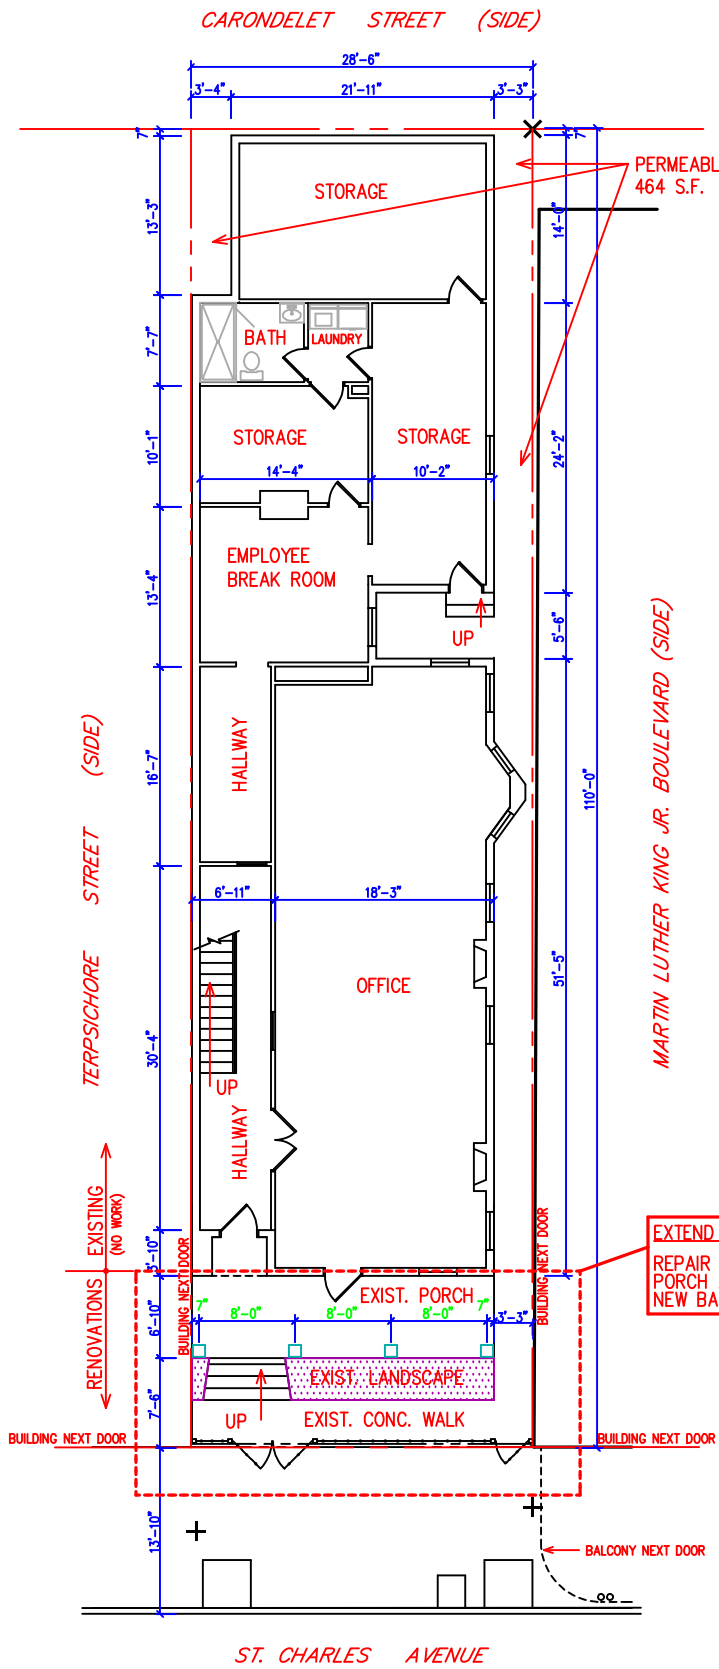

REVISIONS	BY

**LOUIS KONG ARCHITECTURE, L.L.C.**  
 5726 ST. CHARLES AVENUE  
 NEW ORLEANS, LA 70115  
**(504) 912-8403**

**EXIST. PORCH RENOVATIONS**  
 1521 ST. CHARLES AVENUE, NEW ORLEANS, LA

DRAWN : LK	CHECKED : LK
DATE : 12/3/2024	
SCALE : AS SHOWN	
JOB NO. : 1521-001	
SHEET	
1	
OF	SHEETS

REVISIONS	BY

**LOUIS KONG ARCHITECTURE, L.L.C.**  
5726 ST. CHARLES AVENUE  
NEW ORLEANS, LA 70115  
(504) 912-8403

**EXIST. PORCH RENOVATIONS**  
1521 ST. CHARLES AVENUE, NEW ORLEANS, LA

DRAWN :	CHECKED :
LK	LK
DATE :	12/3/2024
SCALE :	AS SHOWN
JOB NO. :	1521-001
SHEET	
OF	SHEETS