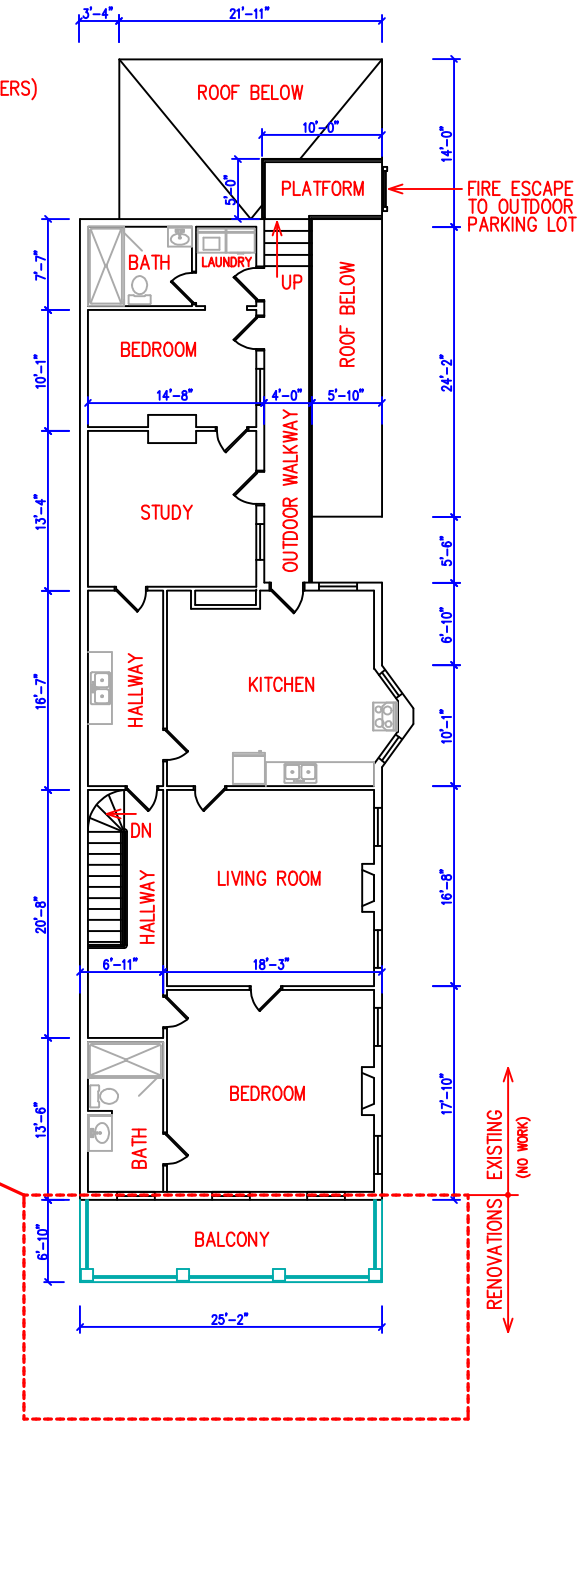

REVISIONS	BY

**LOUIS KONG ARCHITECTURE, L.L.C.**  
 5726 ST. CHARLES AVENUE  
 NEW ORLEANS, LA 70115  
**(504) 912-8403**

**EXIST. PORCH RENOVATIONS**  
 1521 ST. CHARLES AVENUE, NEW ORLEANS, LA

DRAWN : LK	CHECKED : LK
DATE : 12/3/2024	
SCALE : AS SHOWN	
JOB NO. : 1521-001	
SHEET	
1	
OF	SHEETS

REVISIONS	BY

**LOUIS KONG ARCHITECTURE, L.L.C.**  
5726 ST. CHARLES AVENUE  
NEW ORLEANS, LA 70115  
(504) 912-8403

**EXIST. PORCH RENOVATIONS**  
1521 ST. CHARLES AVENUE, NEW ORLEANS, LA

DRAWN :	CHECKED :
LK	LK
DATE :	12/3/2024
SCALE :	AS SHOWN
JOB NO. :	1521-001
SHEET	
OF	SHEETS