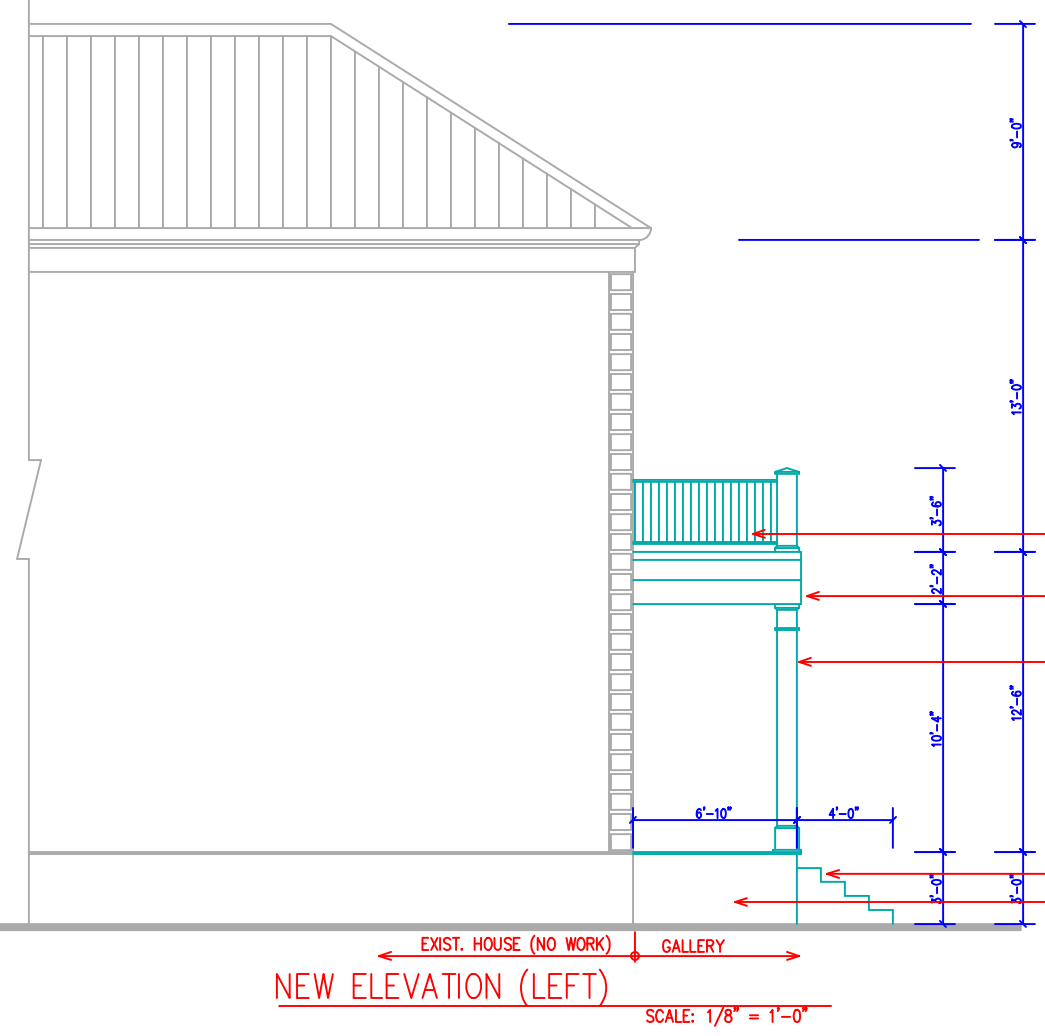

REVISIONS	BY

**LOUIS KONG ARCHITECTURE, L.L.C.**  
 5726 ST. CHARLES AVENUE  
 NEW ORLEANS, LA 70115  
**(504) 912-8403**

**EXIST. PORCH RENOVATIONS**  
 1521 ST. CHARLES AVENUE, NEW ORLEANS, LA

DRAWN : LK	CHECKED : LK
DATE : 12/3/2024	
SCALE : AS SHOWN	
JOB NO. : 1521-001	
SHEET	
1	
OF	SHEETS

REVISIONS	BY

**LOUIS KONG ARCHITECTURE, L.L.C.**  
5726 ST. CHARLES AVENUE  
NEW ORLEANS, LA 70115  
(504) 912-8403

**EXIST. PORCH RENOVATIONS**  
1521 ST. CHARLES AVENUE, NEW ORLEANS, LA

DRAWN :	CHECKED :
LK	LK
DATE :	12/3/2024
SCALE :	AS SHOWN
JOB NO. :	1521-001
SHEET	
OF	SHEETS