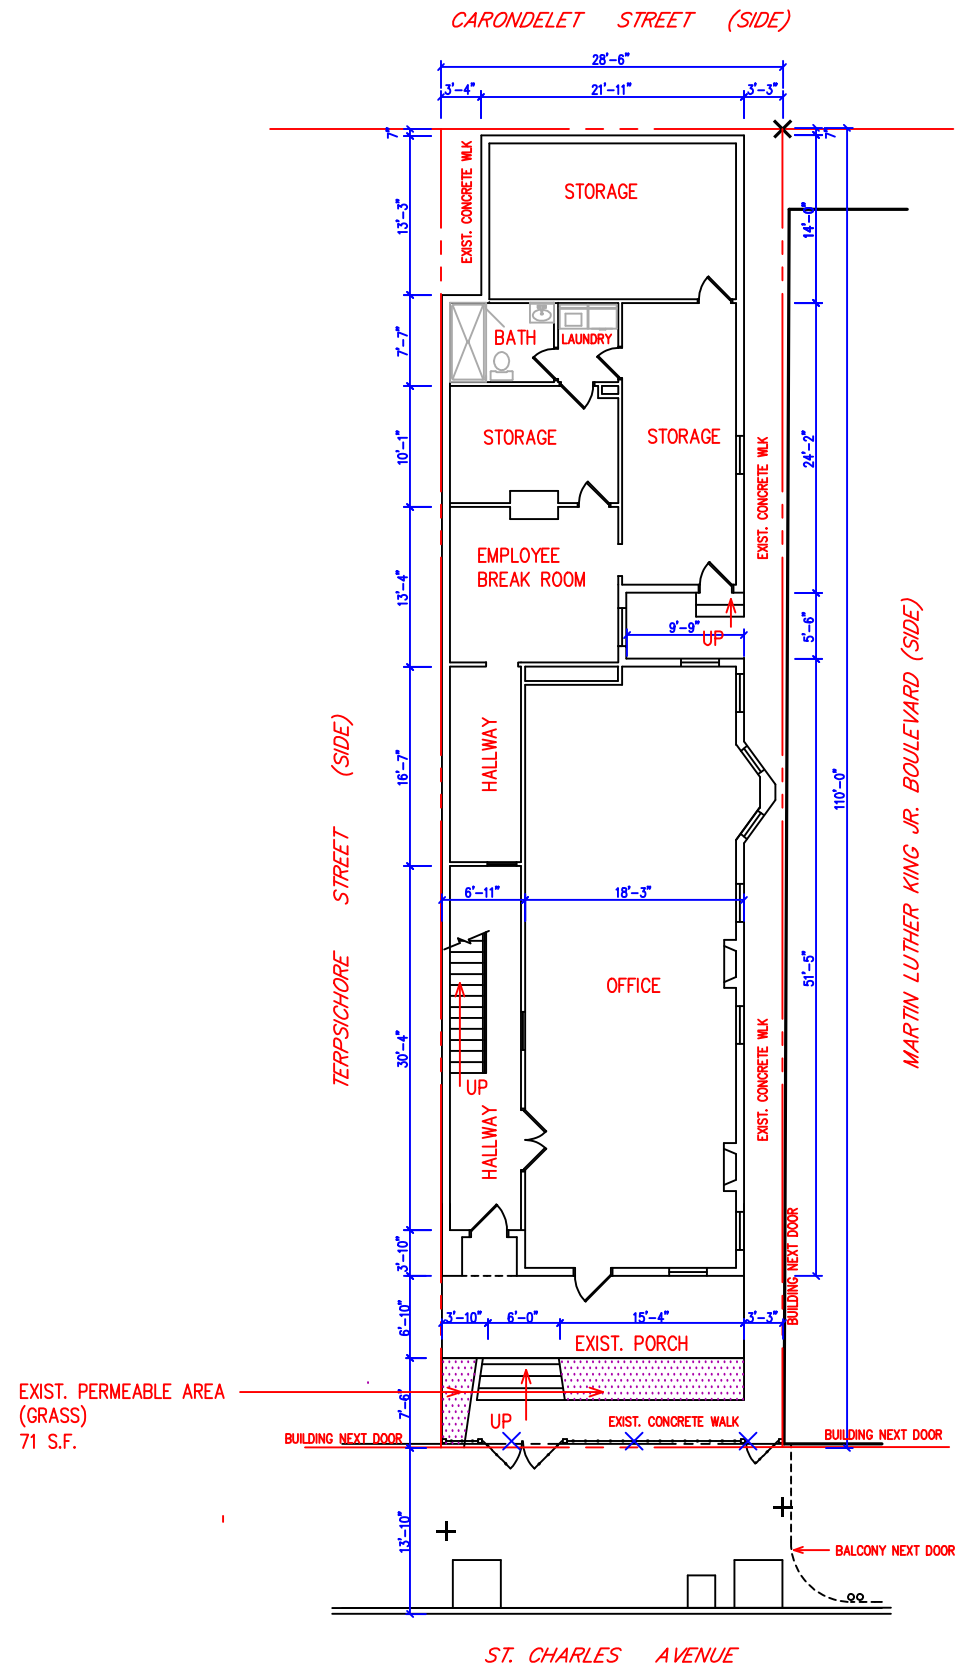

REVISIONS	BY

**LOUIS KONG ARCHITECTURE, L.L.C.**  
 5726 ST. CHARLES AVENUE  
 NEW ORLEANS, LA 70115  
**(504) 912-8403**

**EXIST. PORCH RENOVATIONS**  
 1521 ST. CHARLES AVENUE, NEW ORLEANS, LA

DRAWN : LK	CHECKED : LK
DATE : 12/3/2024	
SCALE : AS SHOWN	
JOB NO. : 1521-001	
SHEET	
1	
OF	SHEETS

REVISIONS	BY

**LOUIS KONG ARCHITECTURE, L.L.C.**  
5726 ST. CHARLES AVENUE  
NEW ORLEANS, LA 70115  
(504) 912-8403

**EXIST. PORCH RENOVATIONS**  
1521 ST. CHARLES AVENUE, NEW ORLEANS, LA

DRAWN :	CHECKED :
LK	LK
DATE :	12/3/2024
SCALE :	AS SHOWN
JOB NO. :	1521-001
SHEET	
OF	SHEETS