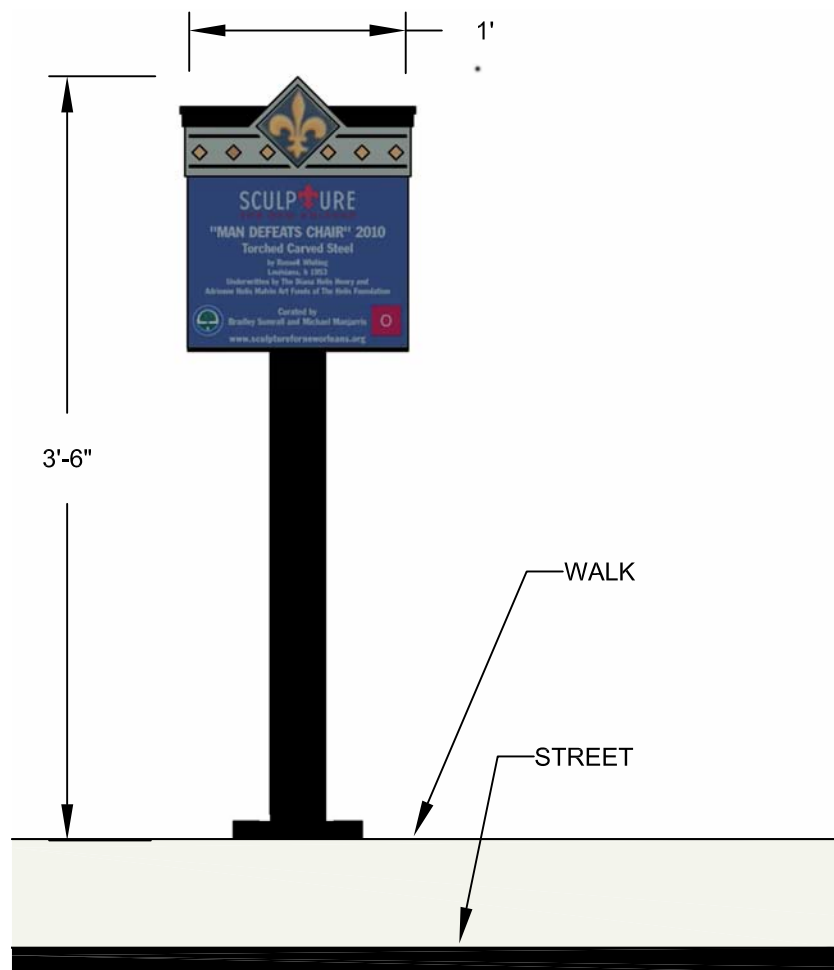

**SIDE VIEW:  
MODIFIED SIGN - PREFERRED DESIGN**

**FRONT VIEW:  
MODIFIED SIGN - PREFERRED DESIGN**

Sheet No:

**2**

of 2

**PHOTO:** Existing CBD Wayfinding Signage

**OPTION 1:** Adhere sign flush with pavement to minimize visual clutter

**OPTION 2:** Simple angled plaque incorporating CDB wayfinding signage colors