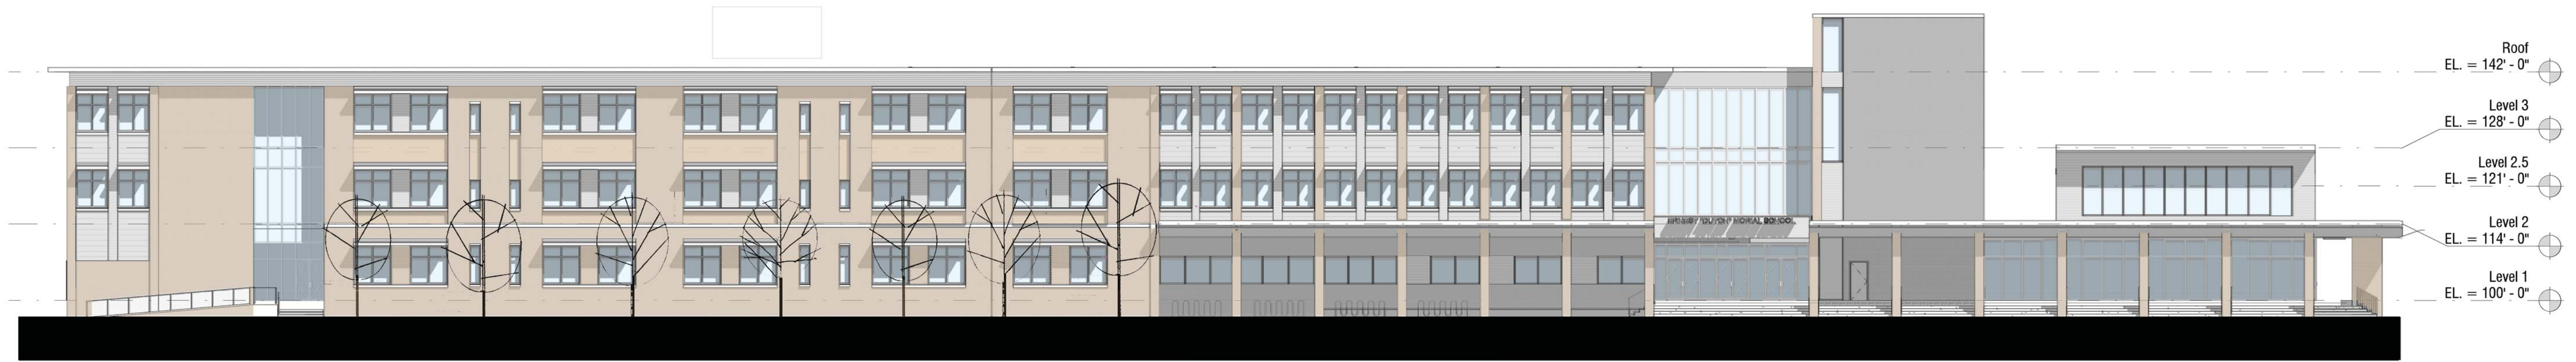

Department Legend

- | | | |
|--|---|--|
| ADMIN/ WELCOME | CORE ACADEMIC | SPECIAL ED |
| BUILDING SUPPORT | EXPLORATORIES | STUDENT SERVICES |

1
 A-201A/A-301
 South Elevation
 1/16" = 1'-0"

2
 A-201A/A-301
 North Elevation
 1/16" = 1'-0"

3
 A-201A/A-301
 West Elevation
 1/16" = 1'-0"

4
 A-301
 East Elevation
 1/16" = 1'-0"