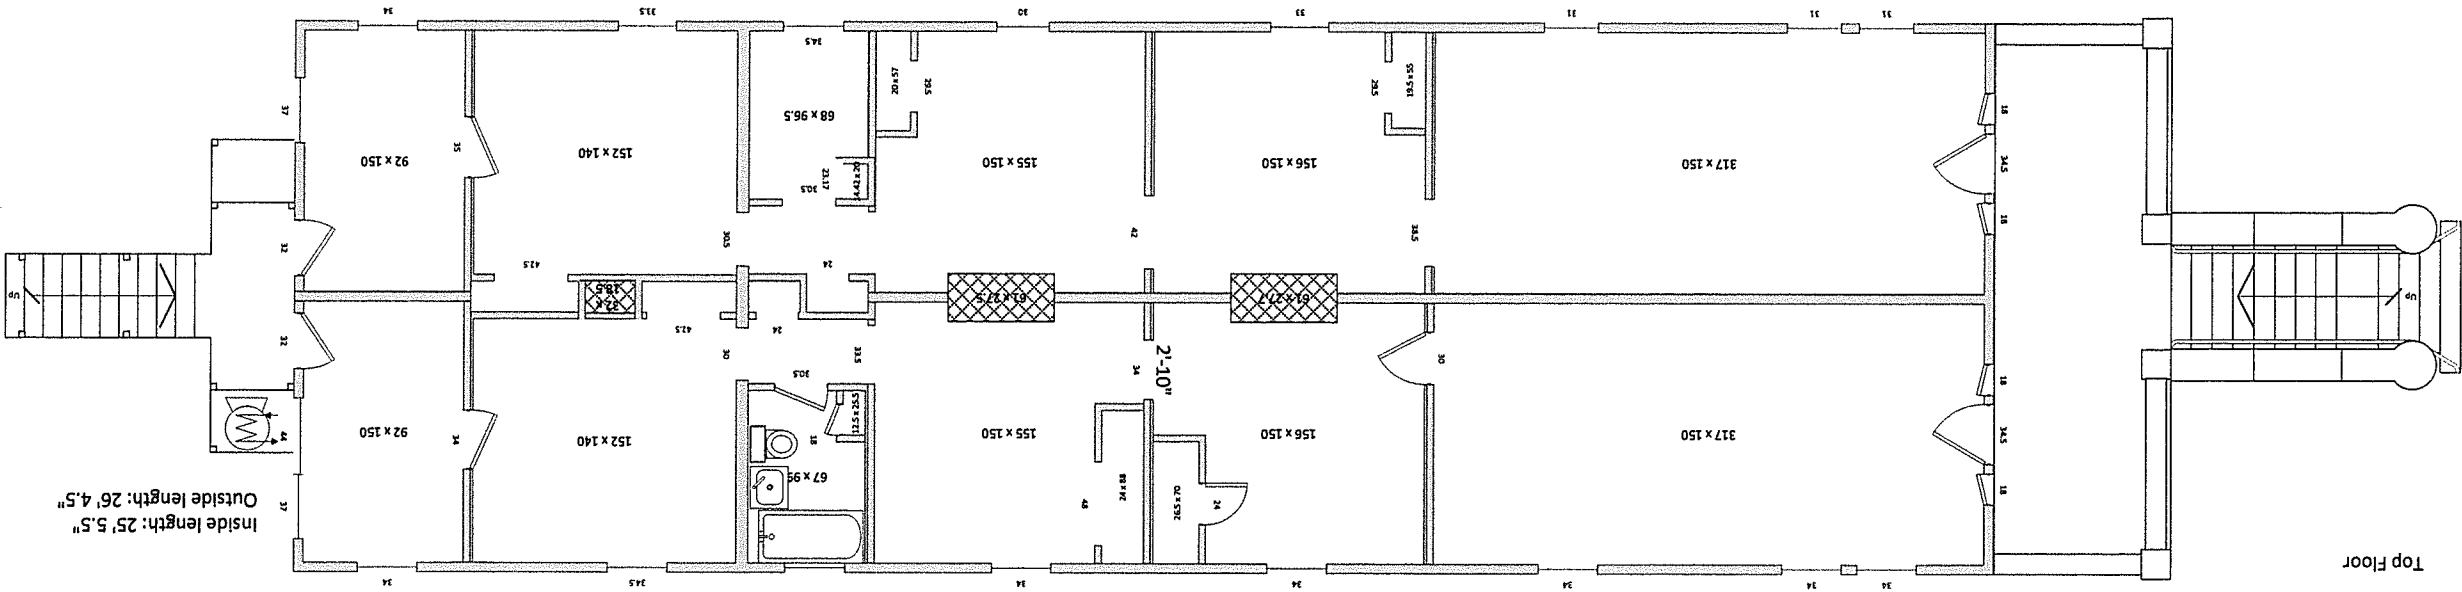

Area Diagram

Area Diagram

Initial Layout

1227 & 1229 St. Anthony St
 Created by Rlad McDermett
 Printed: 11/7/2014
 Page 1 (Initial Layout)

Inside length: 25' 5.5"
 Outside length: 26' 4.5"

Top Floor

All openings on bottom floor
 are rough measurements!

Bottom Floor

Inside length: 80' 8"
 Outside length: 81' 7"

Proposed Design

Top Floor

Bottom Floor