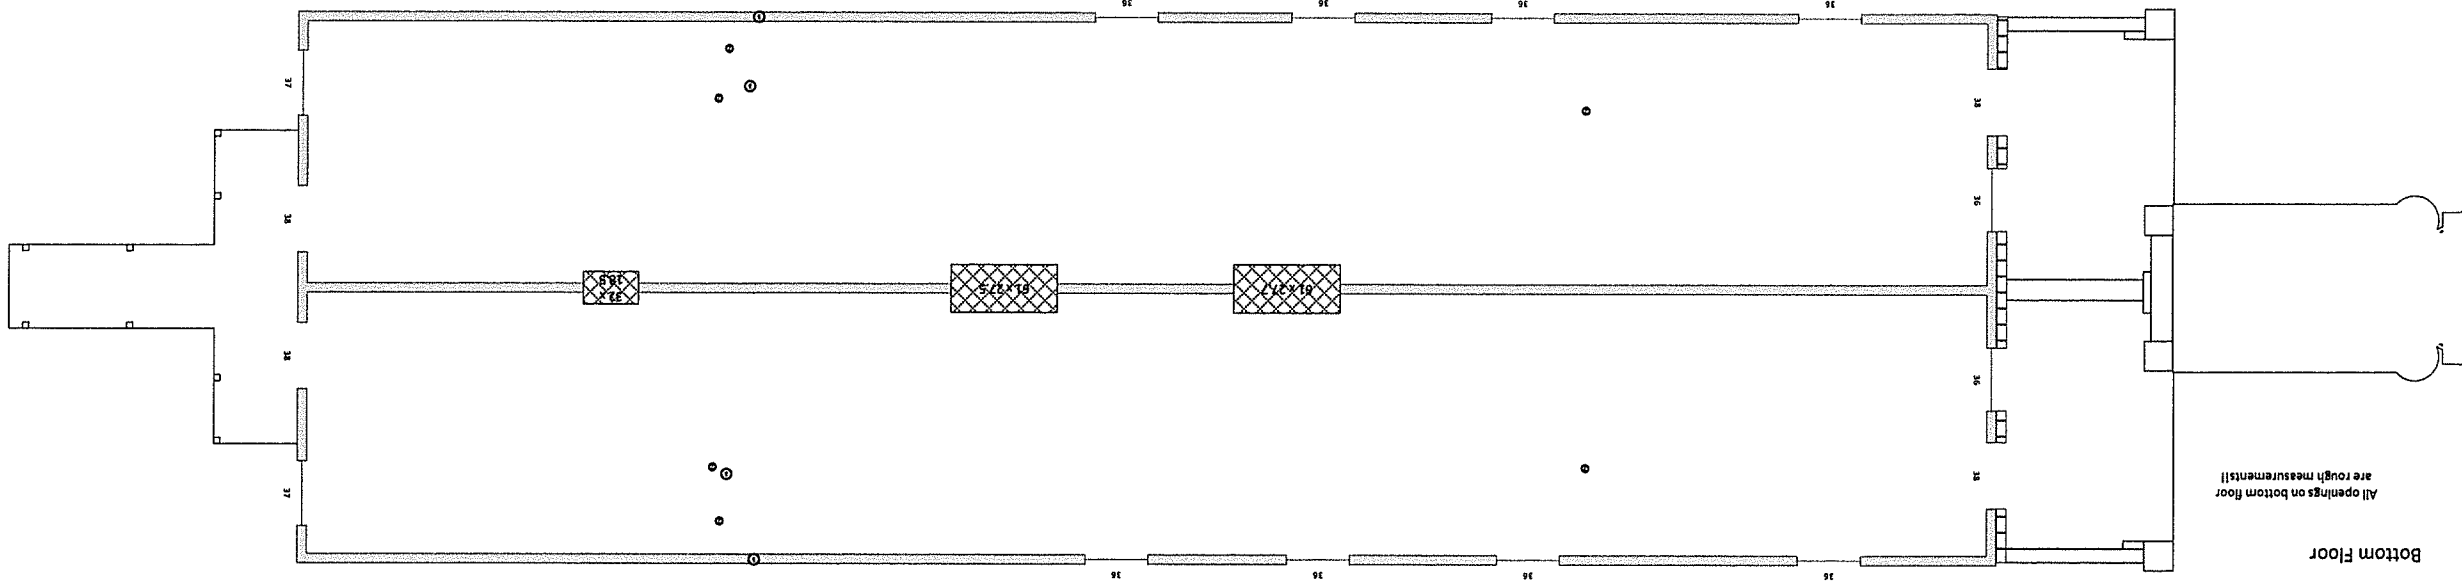

Area Diagram

Area Diagram

Initial Layout

1227 & 1229 St. Anthony St
 Created by Rlad McDermett
 Printed: 11/7/2014
 Page 1 (Initial Layout)

Inside length: 25' 5.5"
 Outside length: 26' 4.5"

Top Floor

All openings on bottom floor
 are rough measurements!

Bottom Floor

Inside length: 80' 8"
 Outside length: 81' 7"

Proposed Design

Top Floor

Bottom Floor