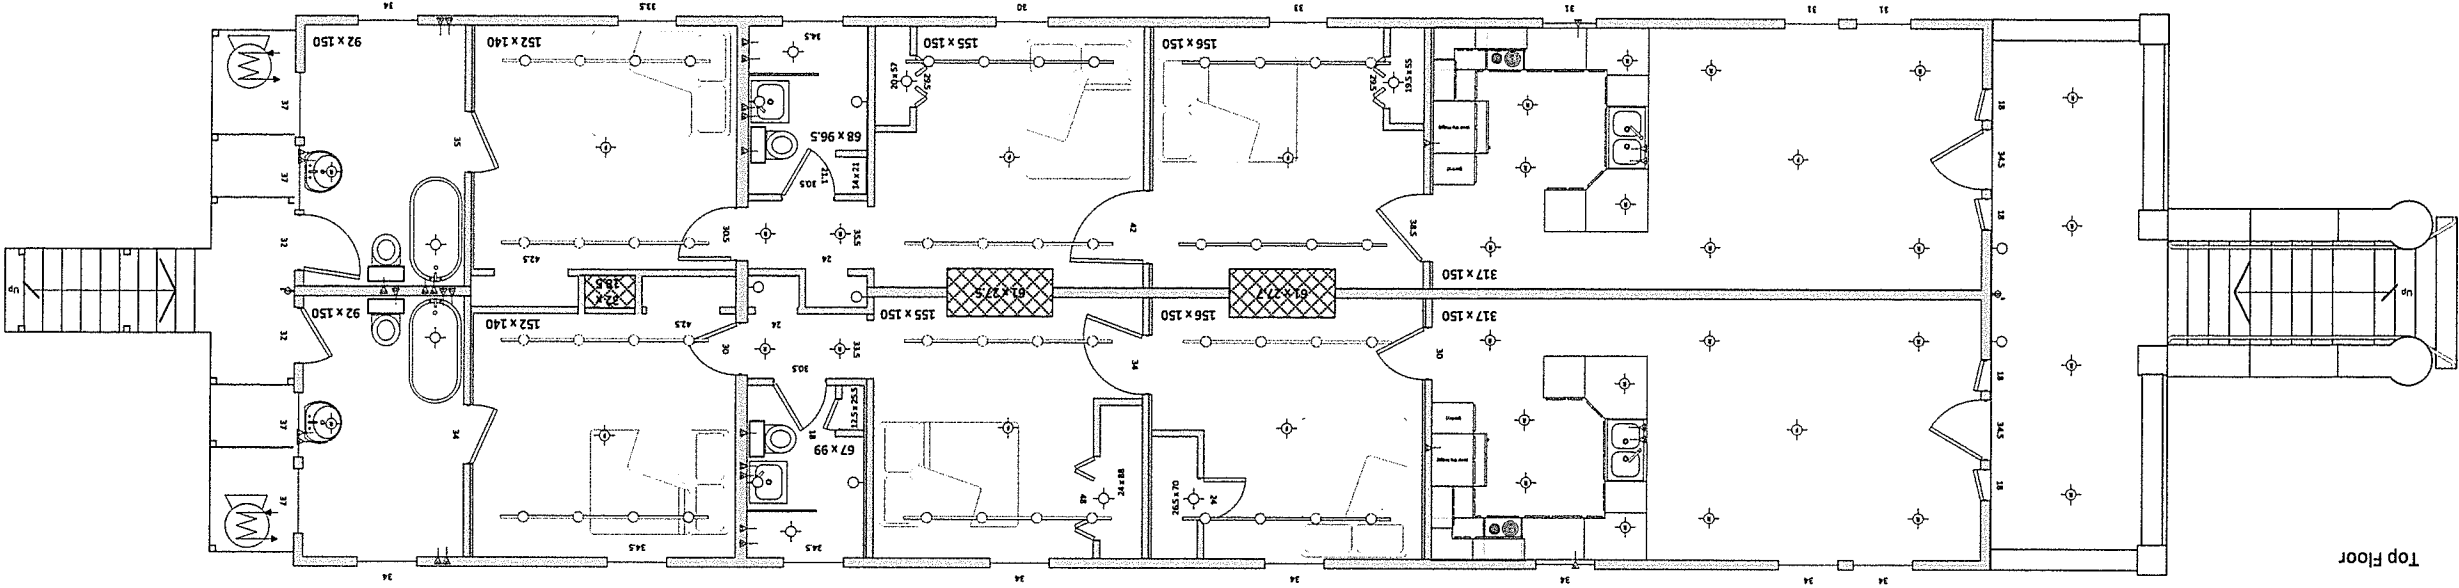

Area Diagram

Area Diagram

Initial Layout

1227 & 1229 St. Anthony St
 Created by Rlad McDermett
 Printed: 11/7/2014
 Page 1 (Initial Layout)

Inside length: 25' 5.5"
 Outside length: 26' 4.5"

Top Floor

All openings on bottom floor
 are rough measurements!

Bottom Floor

Inside length: 80' 8"
 Outside length: 81' 7"

Proposed Design

Top Floor

Bottom Floor