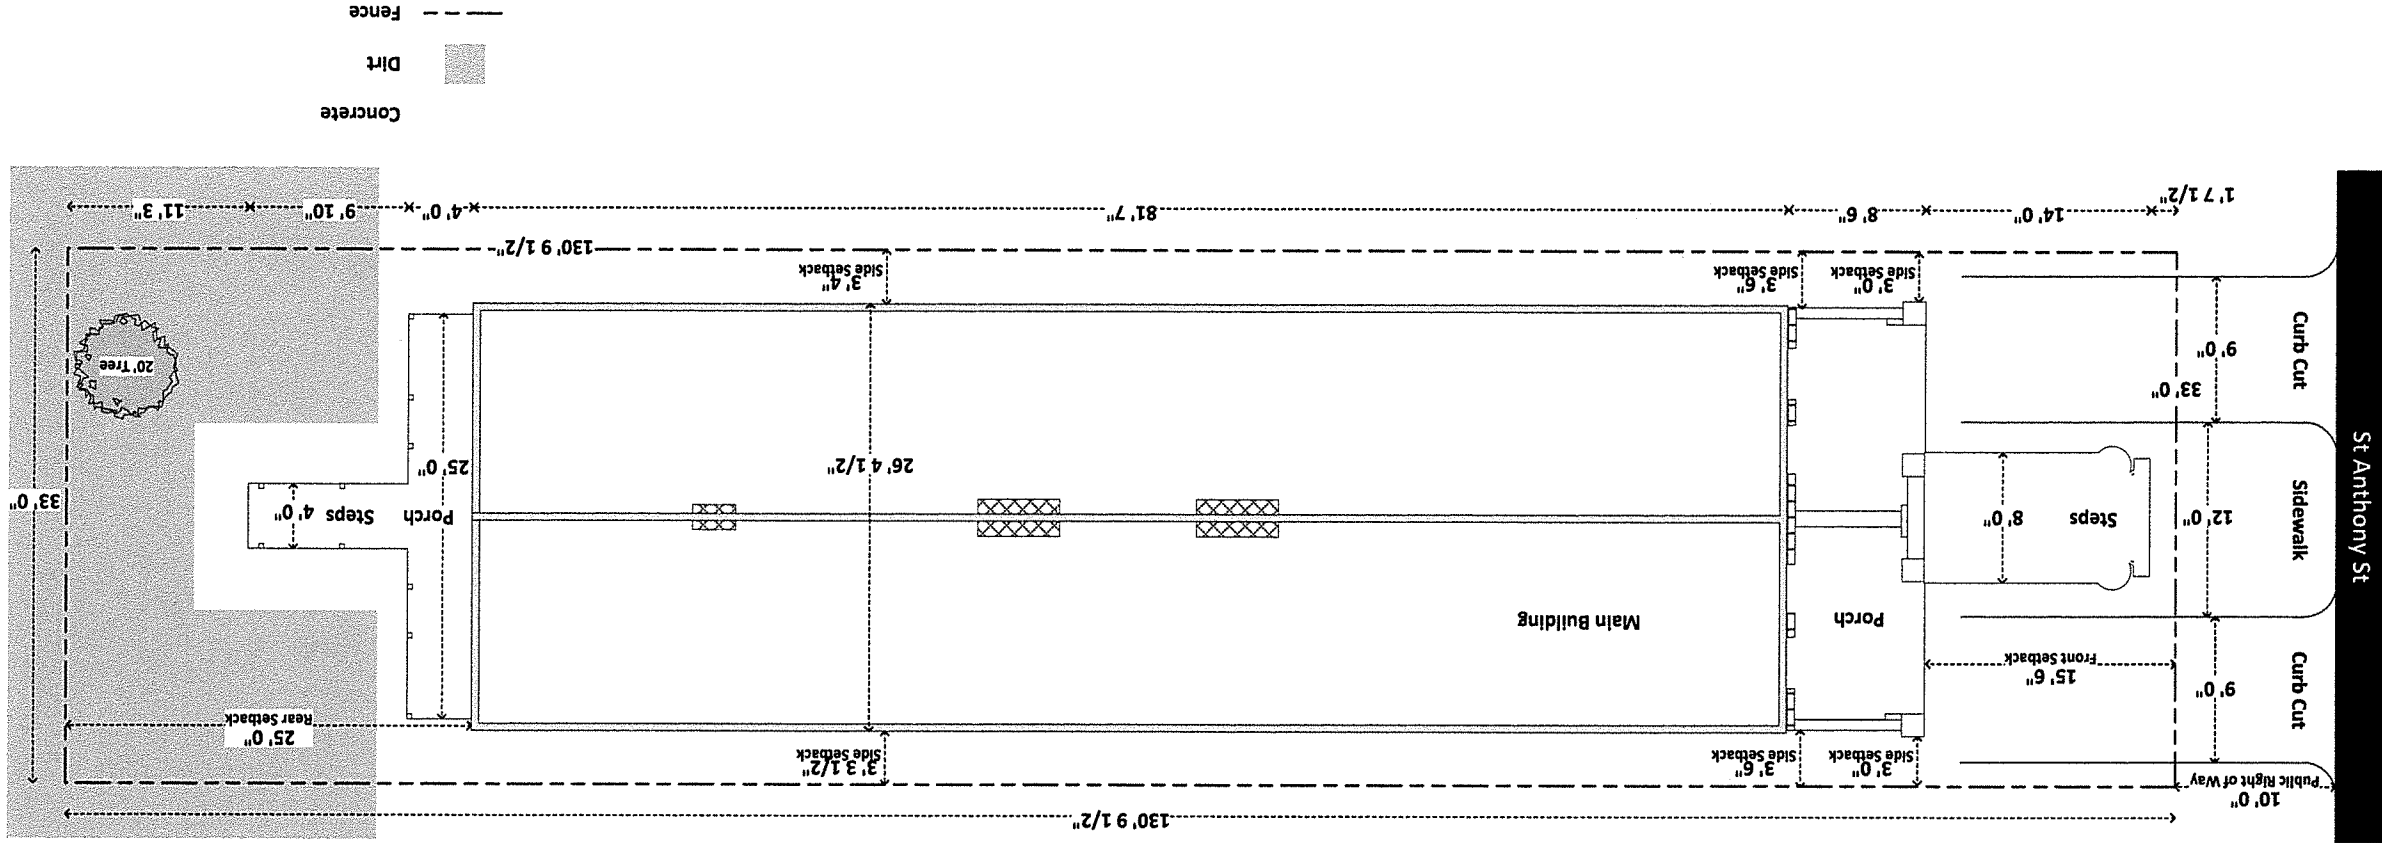

Area Diagram

Area Diagram

Initial Layout

1227 & 1229 St. Anthony St
 Created by Rlad McDermett
 Printed: 11/7/2014
 Page 1 (Initial Layout)

Inside length: 25' 5.5"
 Outside length: 26' 4.5"

Top Floor

All openings on bottom floor
 are rough measurements!

Bottom Floor

Inside length: 80' 8"
 Outside length: 81' 7"

Proposed Design

Top Floor

Bottom Floor