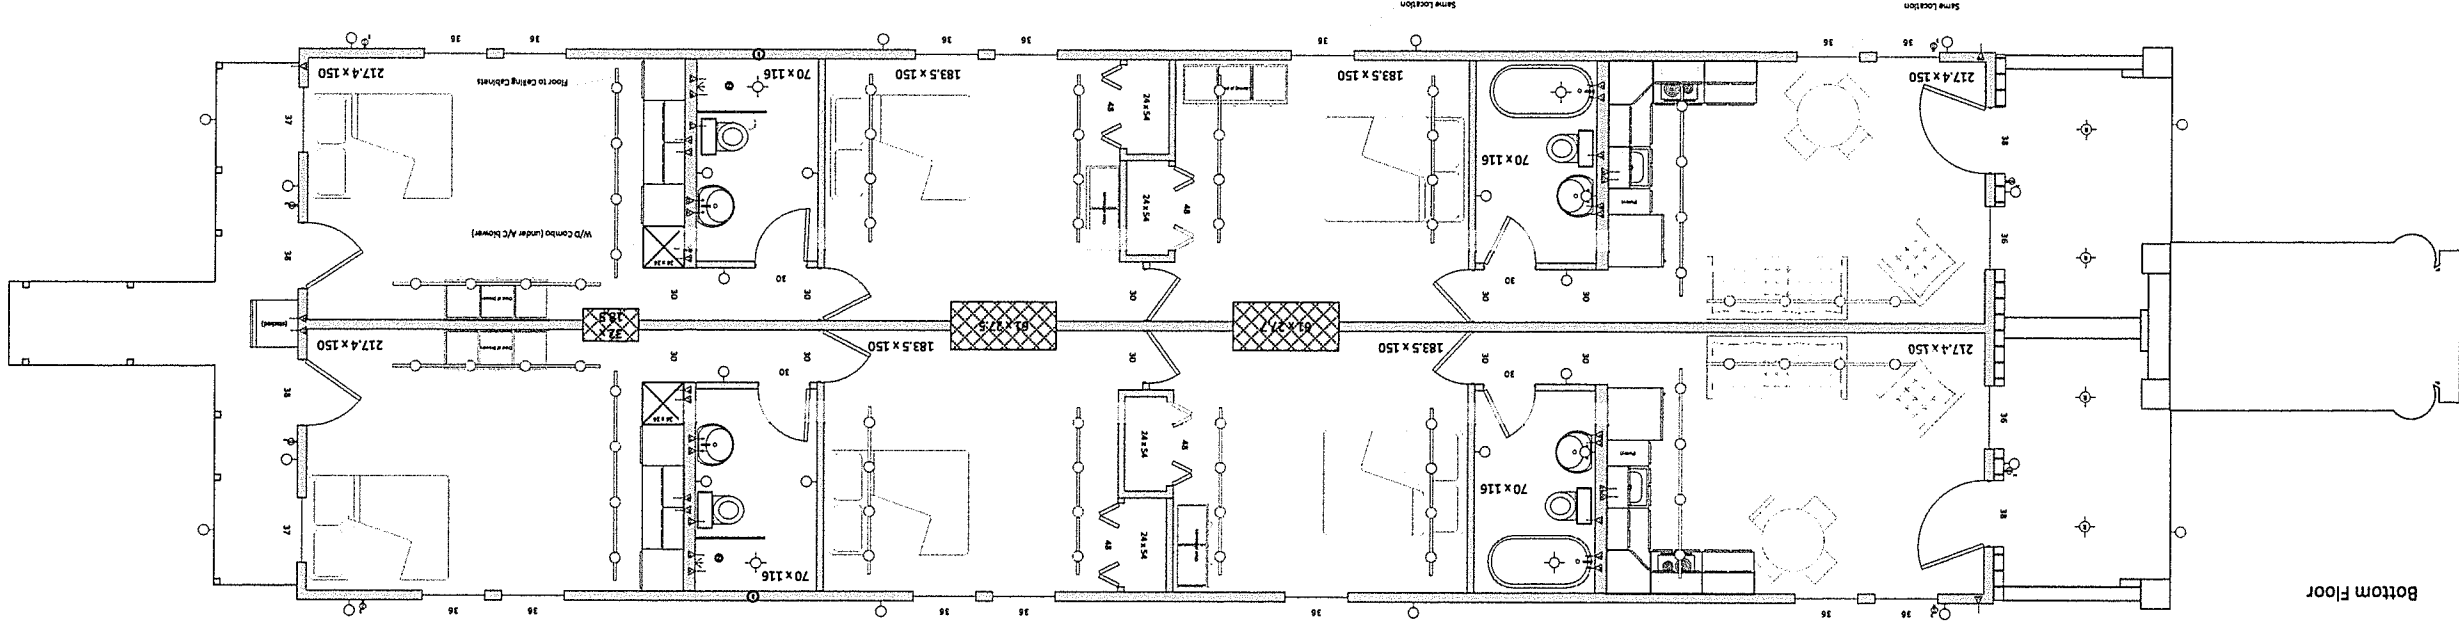

Area Diagram

Area Diagram

Initial Layout

1227 & 1229 St. Anthony St
 Created by Rlad McDermett
 Printed: 11/7/2014
 Page 1 (Initial Layout)

Inside length: 25' 5.5"
 Outside length: 26' 4.5"

Top Floor

All openings on bottom floor
 are rough measurements!

Bottom Floor

Inside length: 80' 8"
 Outside length: 81' 7"

Proposed Design

Top Floor

Bottom Floor