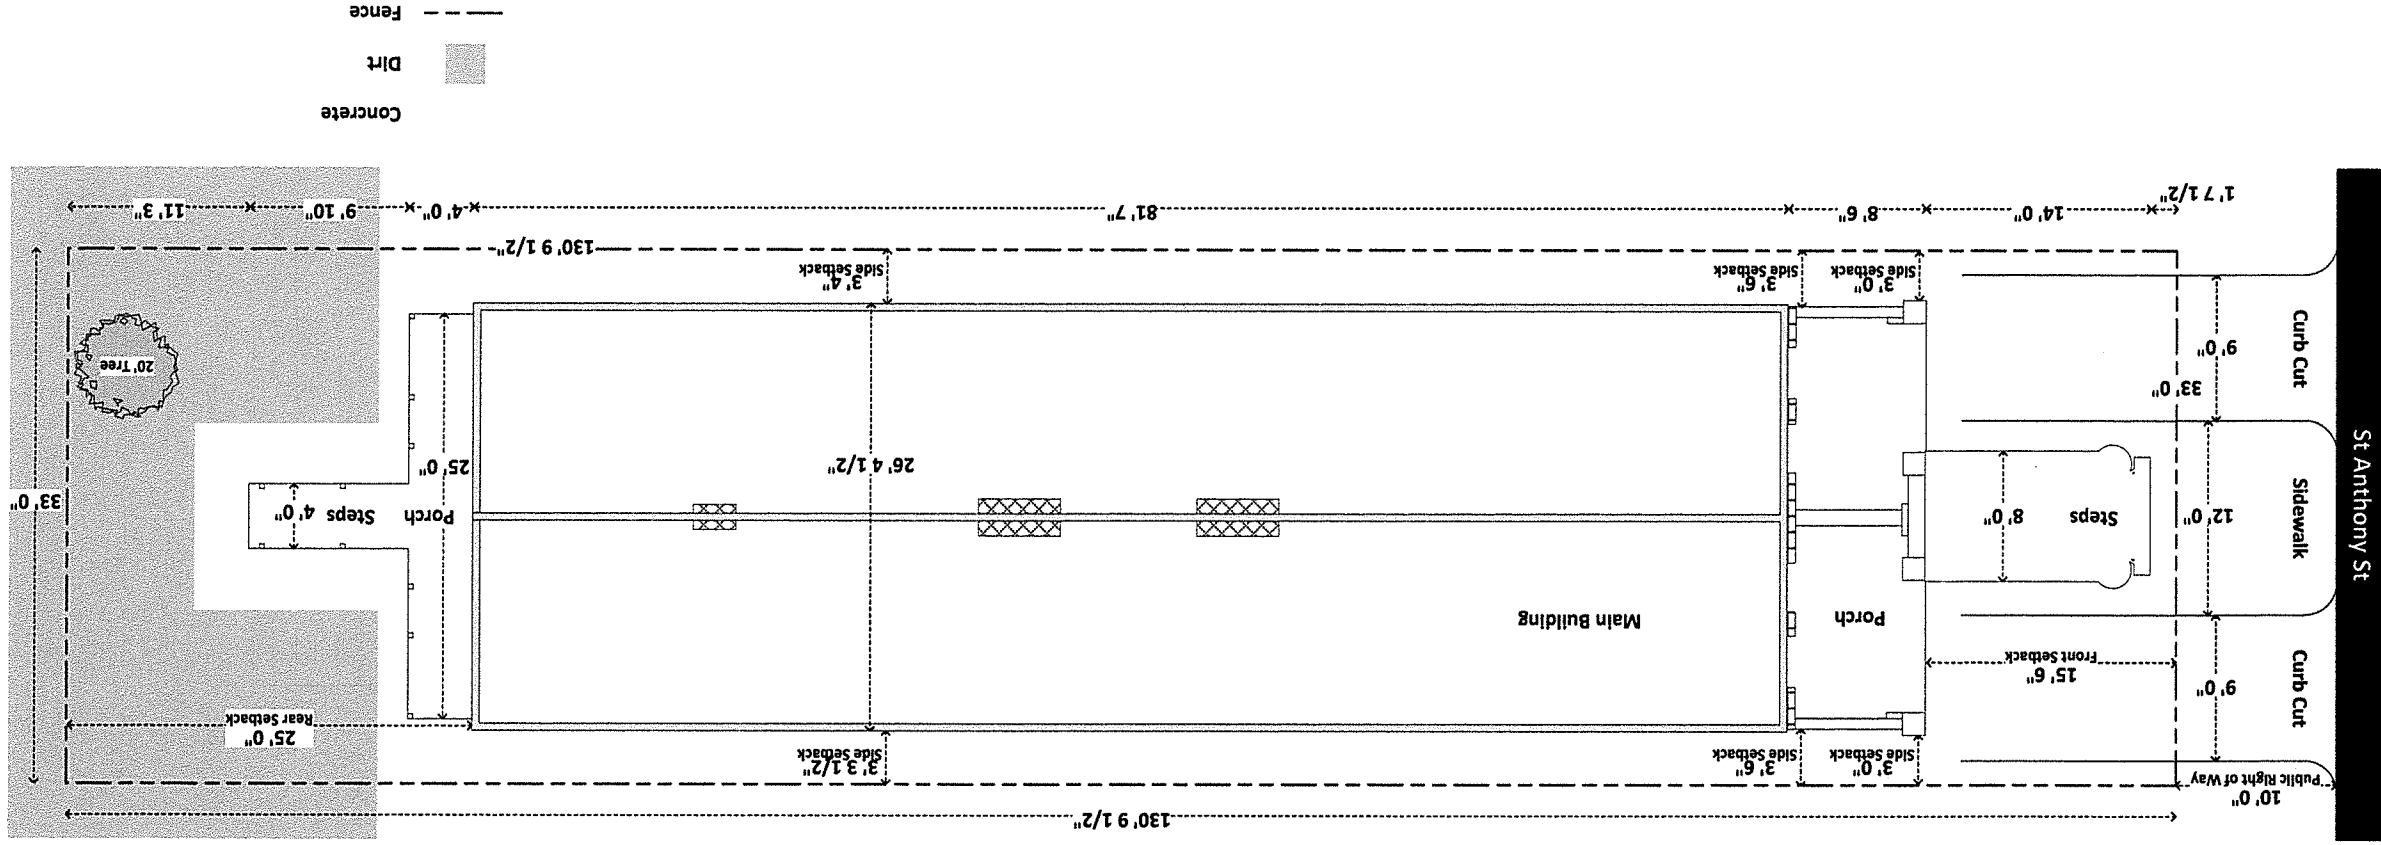

Area Diagram

Area Diagram

Initial Layout

1227 & 1229 St. Anthony St
 Created by Rlad McDermett
 Printed: 11/7/2014
 Page 1 (Initial Layout)

Inside length: 25' 5.5"
 Outside length: 26' 4.5"

Top Floor

All openings on bottom floor
 are rough measurements!

Bottom Floor

Inside length: 80' 8"
 Outside length: 81' 7"

Proposed Design

Top Floor

Bottom Floor