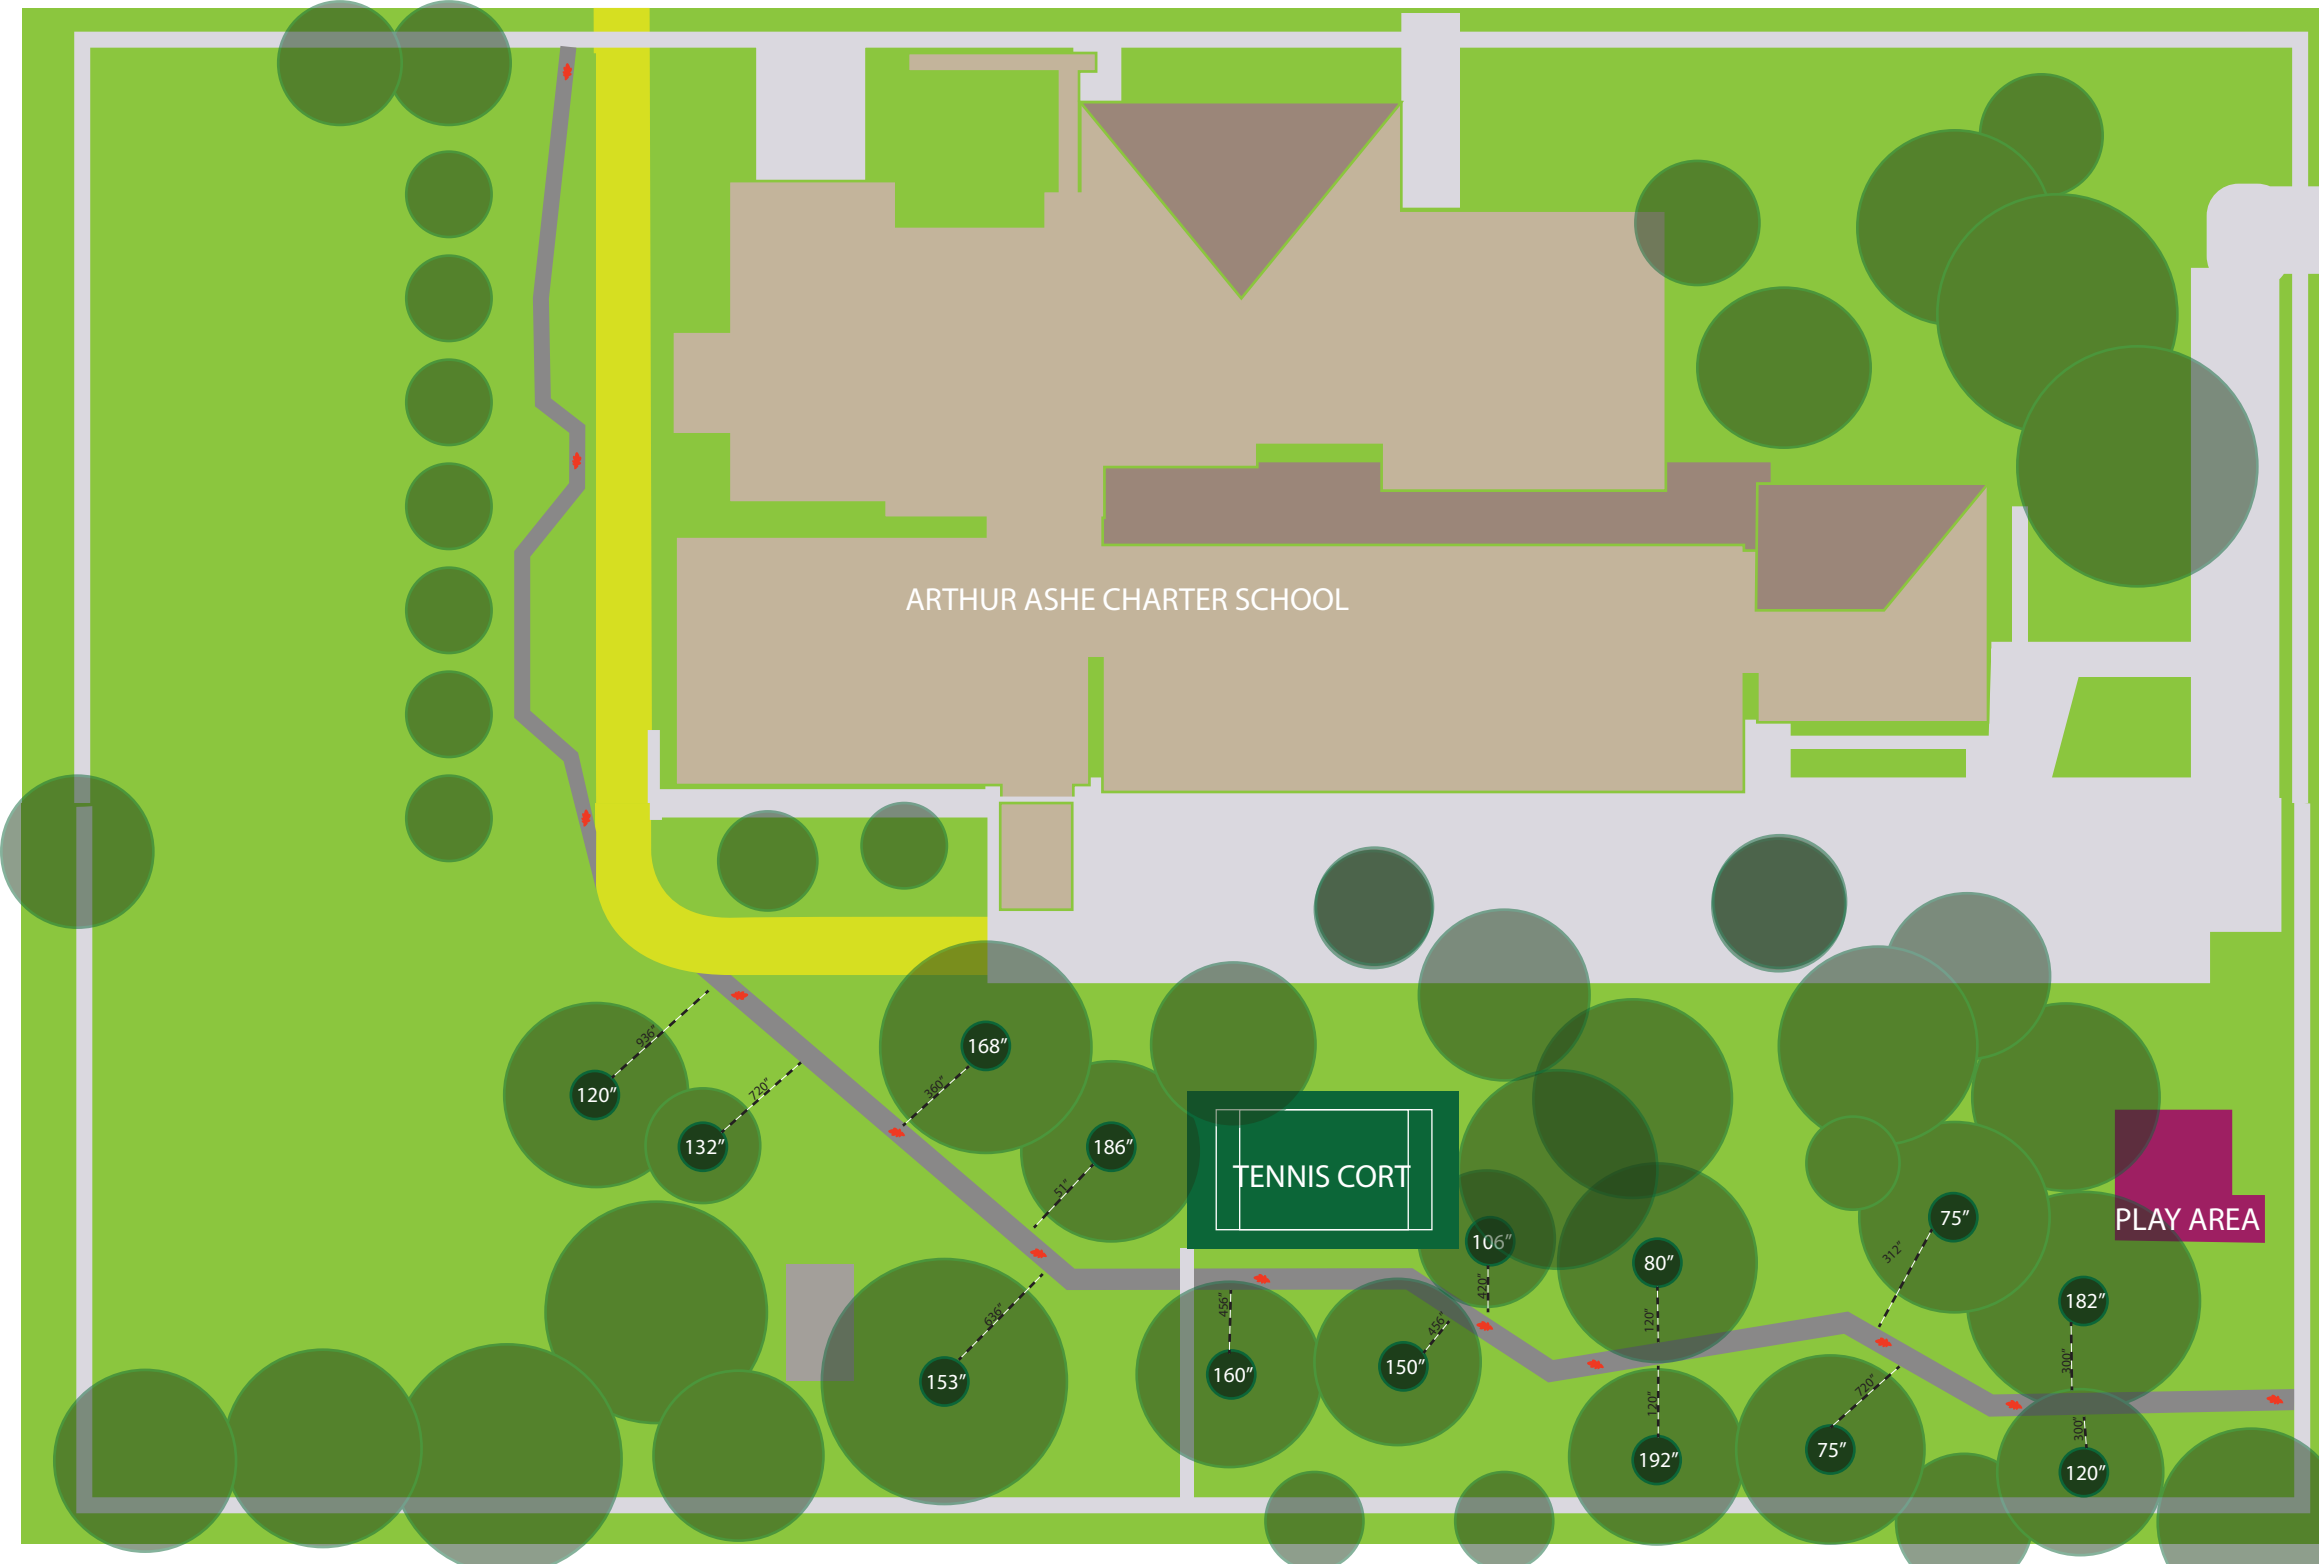

ARTHUR ASHE CHARTER SCHOOL /OAK PARK NORD  
1456 Gardena Drive New Orleans, LA,

Concrete  
Oak leaf Inlays

Oak Trees

Trunk Diameter  
Distance from trunk

Mosaic  
Oak Leaves

• 12 mosaic inlay oak leaves

• 720 ft. concrete path wt oak leaf inlays