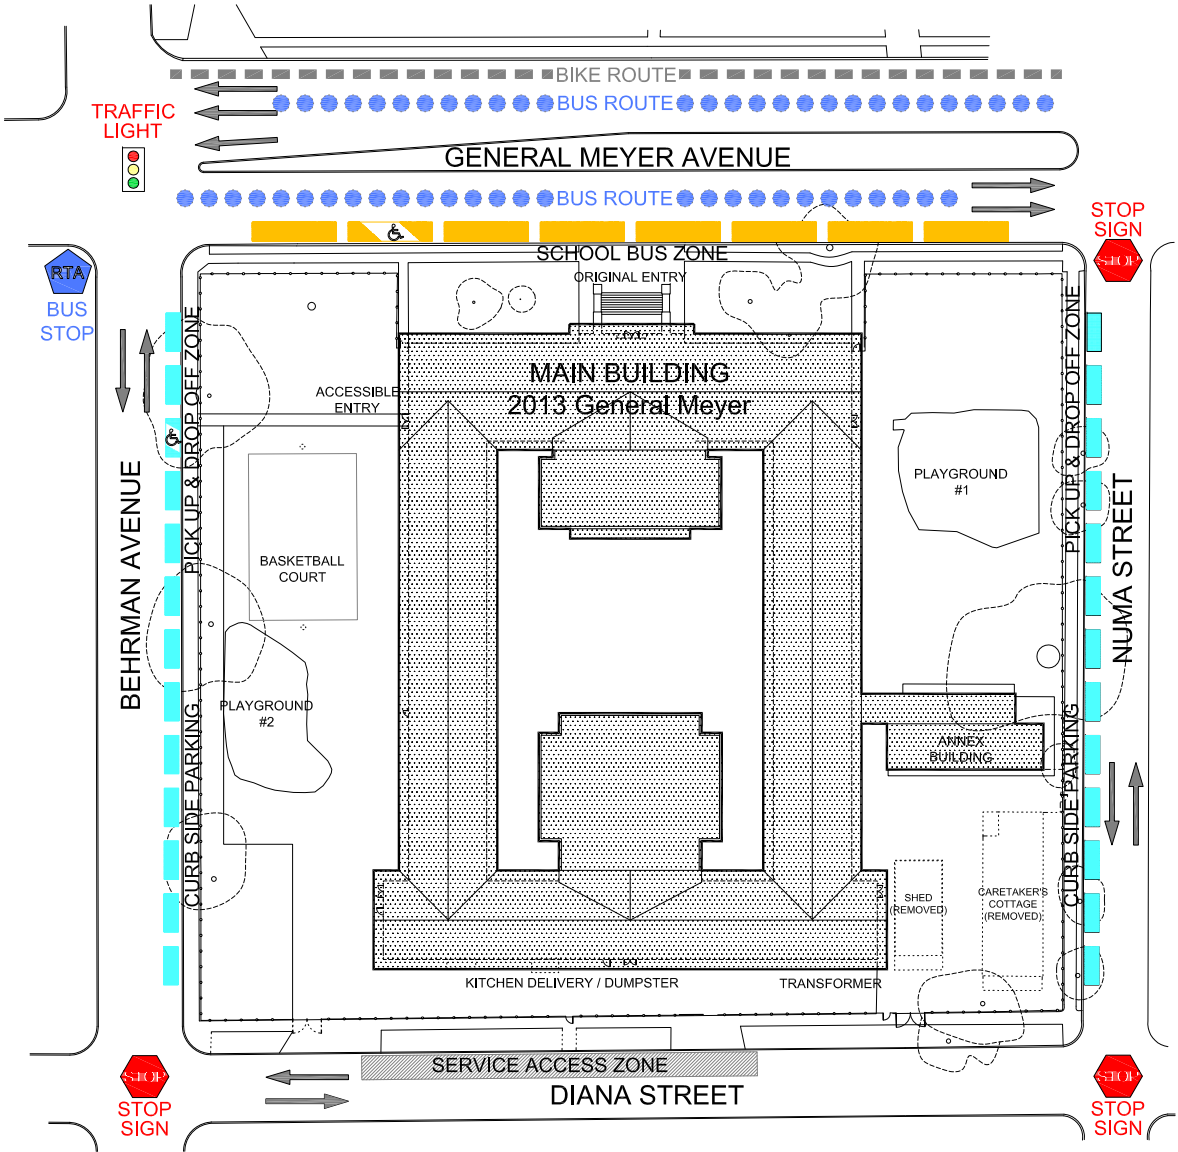

Harriet R. Tubman K-8 Existing Site

Mahlum / Scairono Martinez Architects
April 25, 2014

Harriet R. Tubman K-8 Site Circulation Diagram

Mahlum / Scairono Martinez Architects
April 25, 2014

Harriet R. Tubman K-8 Site Plan

Mahlum / Scairono Martinez Architects
April 25, 2014

Harriet R. Tubman K-8 Floor Plan

Mahlum / Scairono Martinez Architects
April 25, 2014

LEGEND

-  NEW ADDITION
-  NEW CONSTRUCTION
-  EXISTING CONSTRUCTION