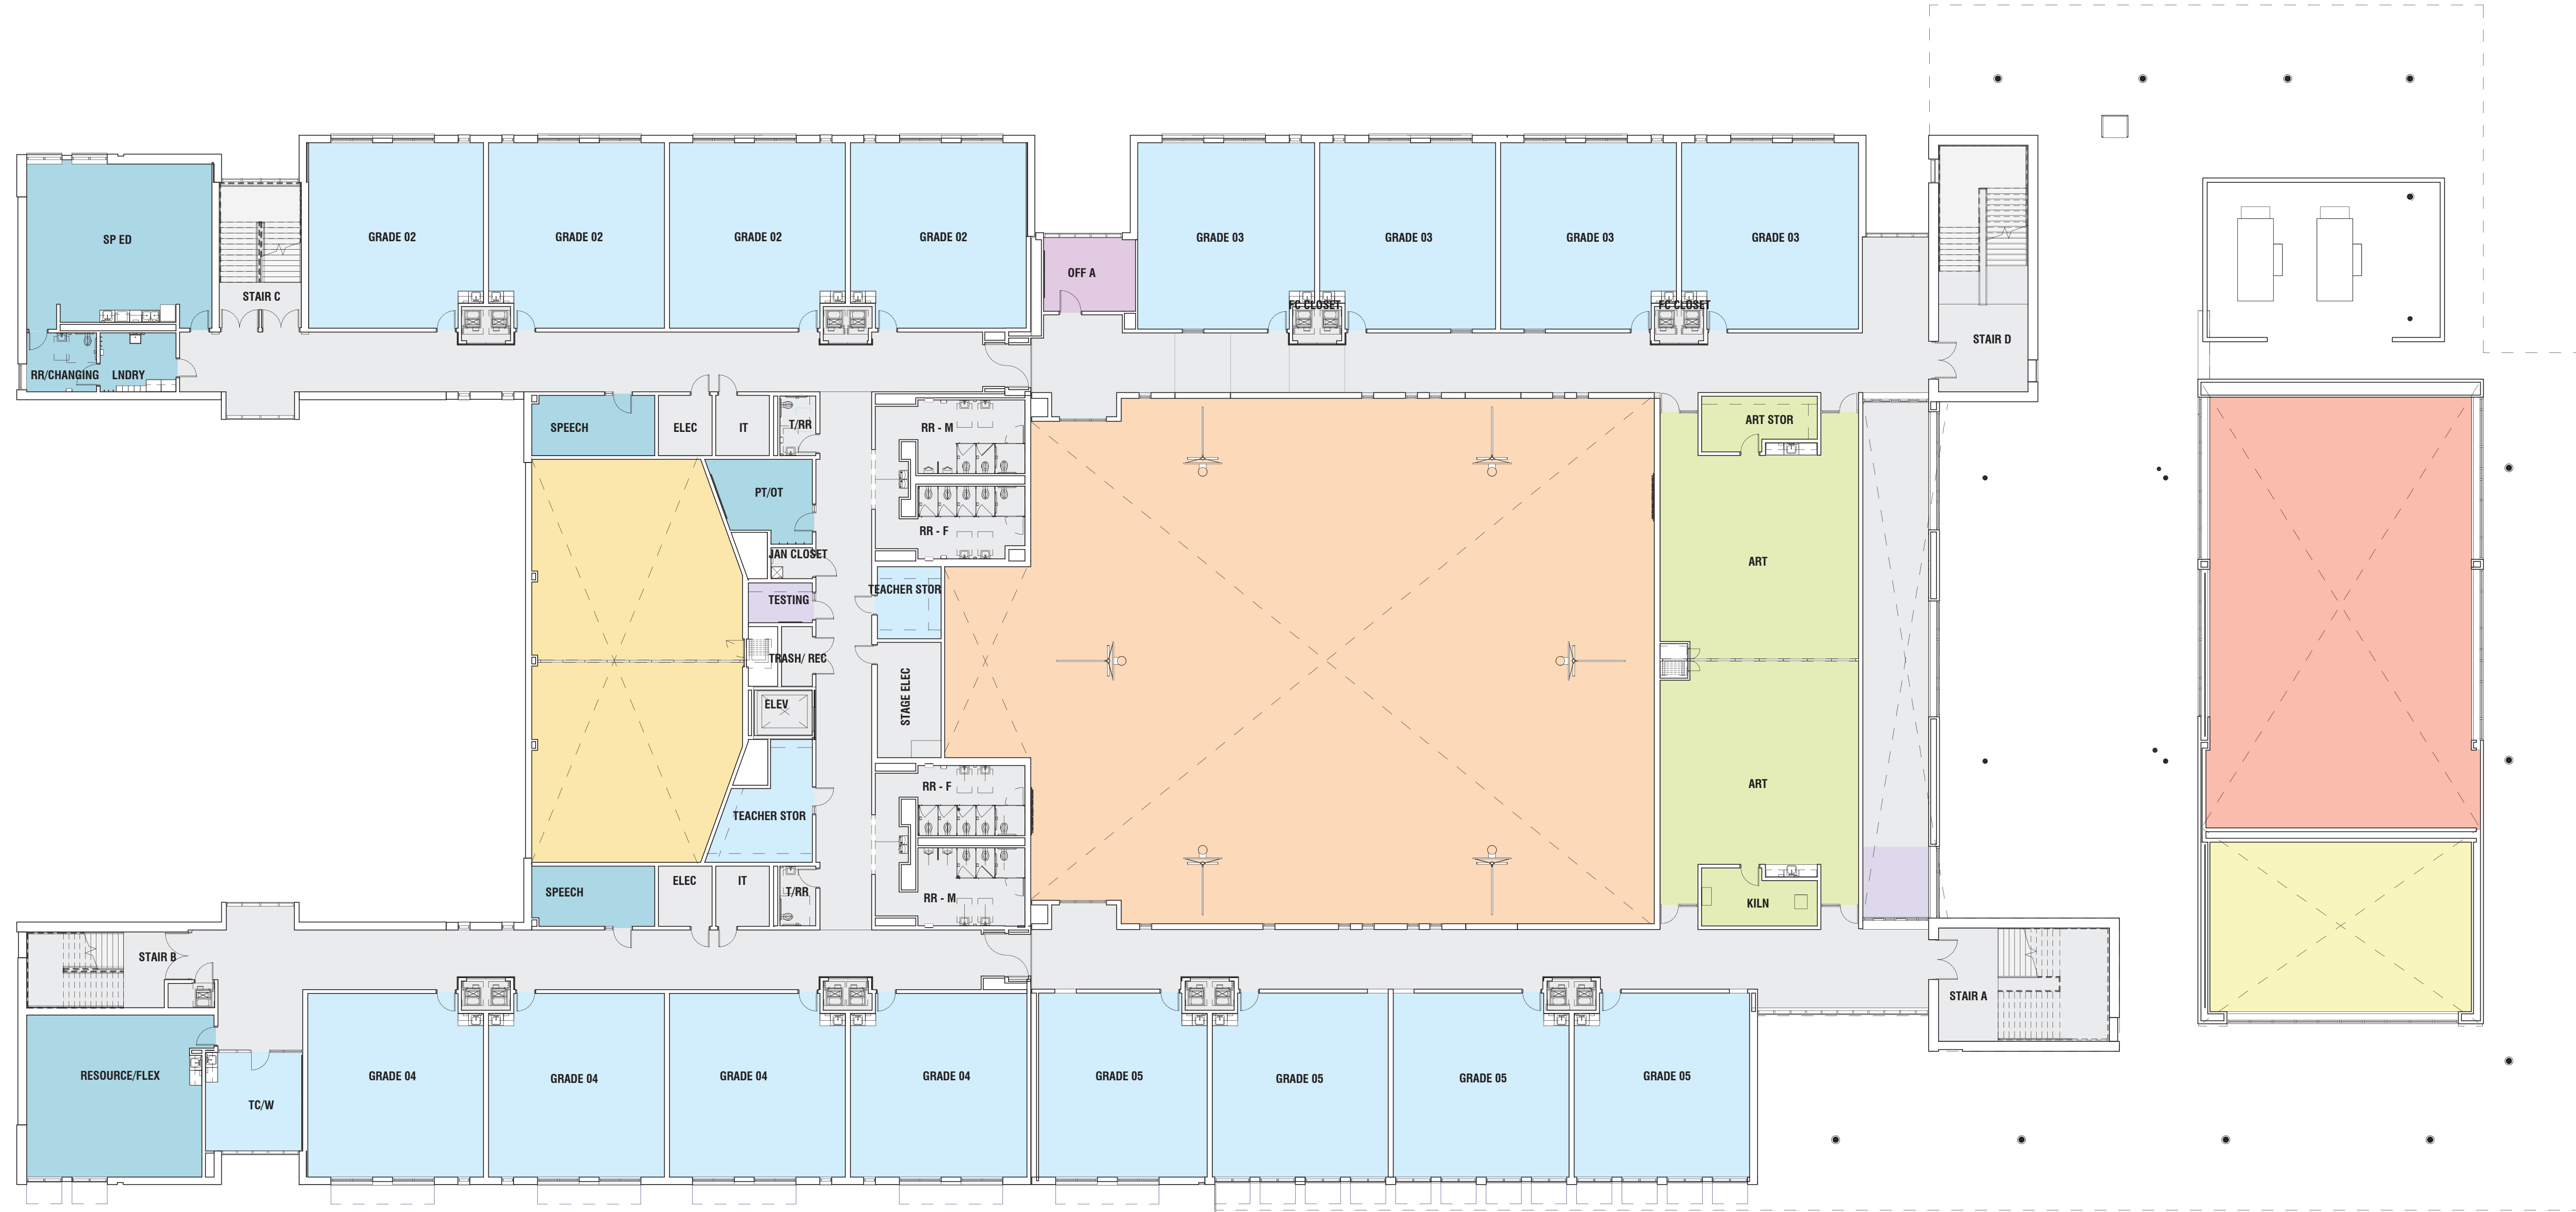

FIRST FLOOR PLAN

Department Legend

 ADMIN/ WELCOME	 CUSTODIAL/MAINTENANCE	 MUSIC	 STUDENT SERVICES
 BUILDING SUPPORT	 KITCHEN / DINING	 PE	
 CORE ACADEMIC	 LIBRARY/ MEDIA	 SPECIAL ED	

SECOND FLOOR PLAN

Department Legend

THIRD FLOOR PLAN

Department Legend

- ADMIN/ WELCOME
- BUILDING SUPPORT
- CORE ACADEMIC
- EXPLORATORIES
- SPECIAL ED
- STUDENT SERVICES

1 SOUTH ELEVATION
A-110/SD-301 1/16" = 1'-0"

2 NORTH ELEVATION
A-111/SD-301 1/16" = 1'-0"

3 WEST ELEVATION
A-110/SD-301 1/16" = 1'-0"

4 EAST ELEVATION
A-2018/SD-301 1/16" = 1'-0"