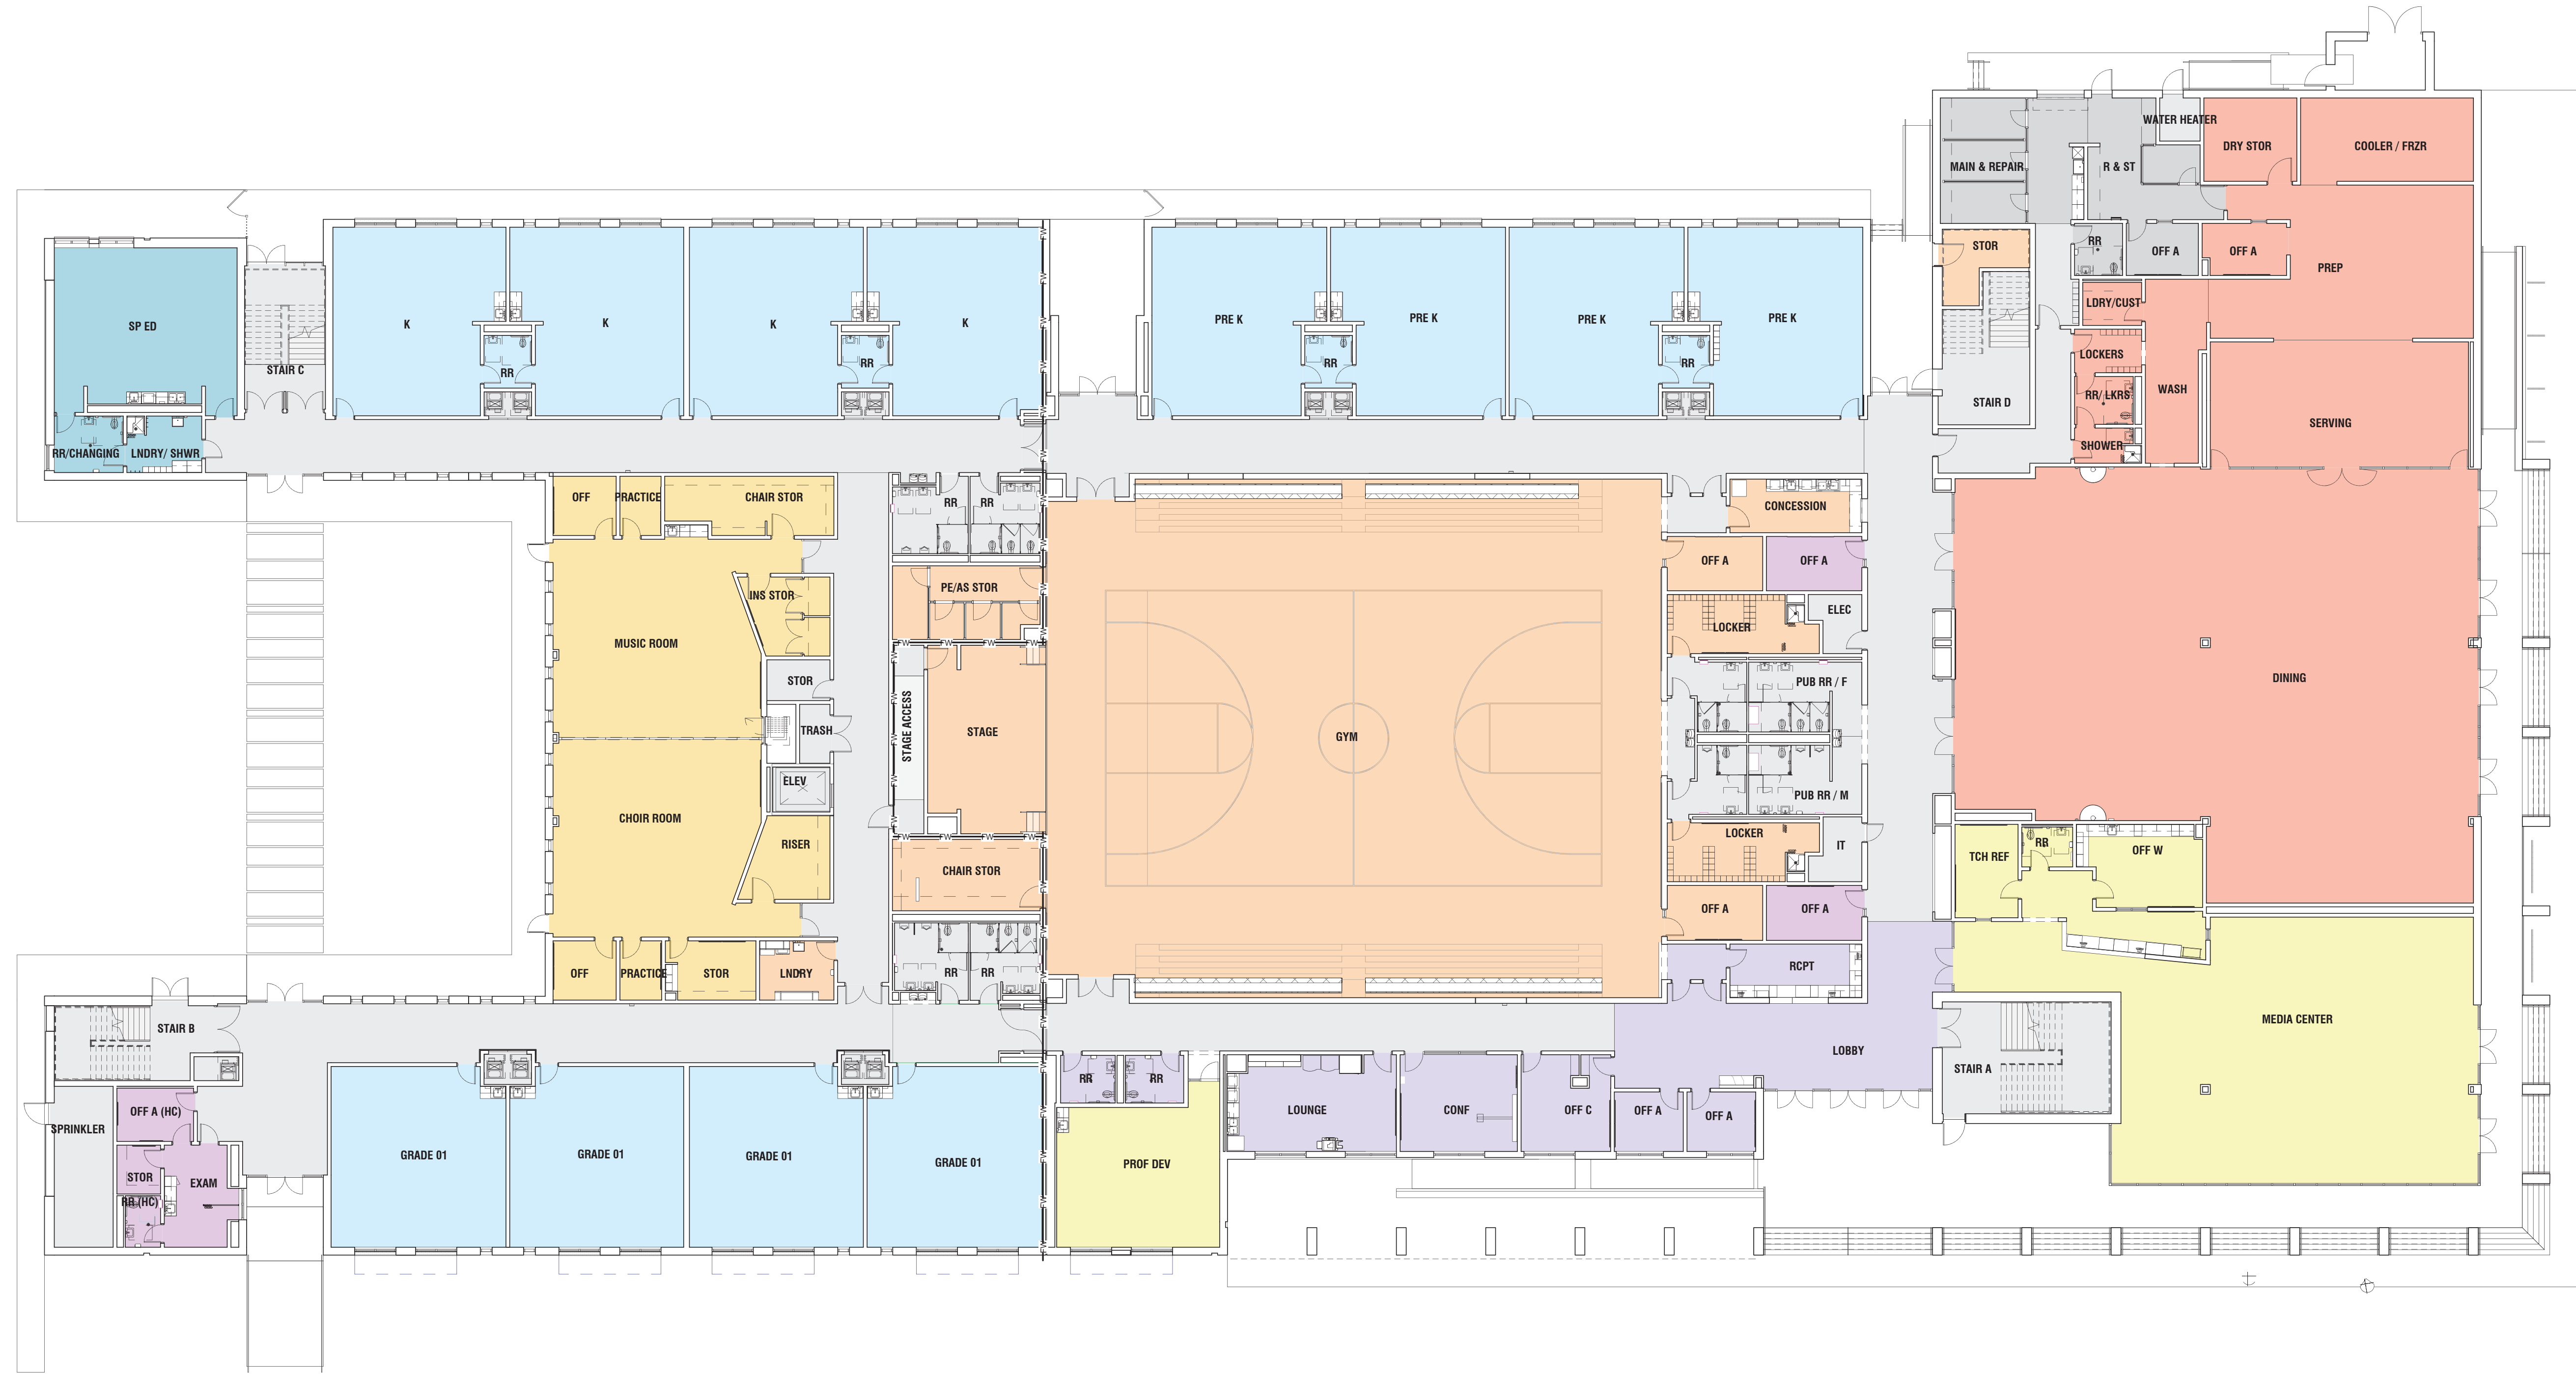

FIRST FLOOR PLAN

Department Legend

 ADMIN/ WELCOME	 CUSTODIAL/MAINTENANCE	 MUSIC	 STUDENT SERVICES
 BUILDING SUPPORT	 KITCHEN / DINING	 PE	
 CORE ACADEMIC	 LIBRARY/ MEDIA	 SPECIAL ED	

SECOND FLOOR PLAN

Department Legend

THIRD FLOOR PLAN

Department Legend

- ADMIN/ WELCOME
- BUILDING SUPPORT
- CORE ACADEMIC
- EXPLORATORIES
- SPECIAL ED
- STUDENT SERVICES

1 SOUTH ELEVATION
A-110/SD-301 1/16" = 1'-0"

2 NORTH ELEVATION
A-111/SD-301 1/16" = 1'-0"

3 WEST ELEVATION
A-110/SD-301 1/16" = 1'-0"

4 EAST ELEVATION
A-2018/SD-301 1/16" = 1'-0"