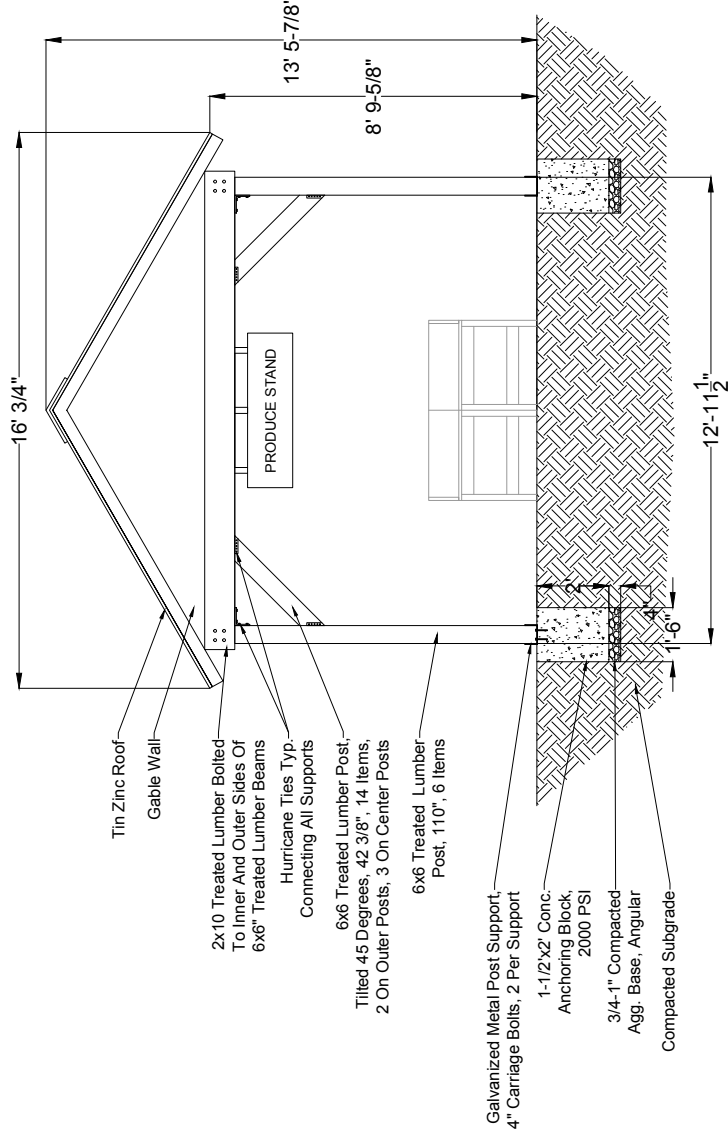

1 PRODUCE STAND FRONT ELEVATION

Scale: 3/16"=1'-0"

2 PRODUCE STAND FRONT ELEVATION

Scale: 3/16"=1'-0"

3 PRODUCE TABLE FRONT ELEVATION

Scale: 3/16"=1'-0"

4 PRODUCE TABLE SIDE ELEVATION

Scale: 3/16"=1'-0"

REV.	DATE	ISSUE

**PRODUCE STAND**  
 ST CLAUDE AVE & FORSTALL ST  
 SANKOFA COMMUNITY DEVELOPMENT CORPORATION  
 LOWER NINTH WARD  
 NEW ORLEANS, LA

JANUARY 5, 2015

ORIGINAL SHEET SIZE: 11X17"

**DETAILS L2**