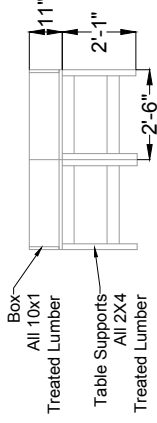

1 PRODUCE STAND FRONT ELEVATION

Scale: 3/16"=1'-0"

2 PRODUCE STAND FRONT ELEVATION

Scale: 3/16"=1'-0"

3 PRODUCE TABLE FRONT ELEVATION

Scale: 3/16"=1'-0"

4 PRODUCE TABLE SIDE ELEVATION

Scale: 3/16"=1'-0"

REV.	DATE	ISSUE

**PRODUCE STAND**  
 ST CLAUDE AVE & FORSTALL ST  
 SANKOFA COMMUNITY DEVELOPMENT CORPORATION  
 LOWER NINTH WARD  
 NEW ORLEANS, LA

JANUARY 5, 2015

ORIGINAL SHEET SIZE: 11X17"

**DETAILS L2**