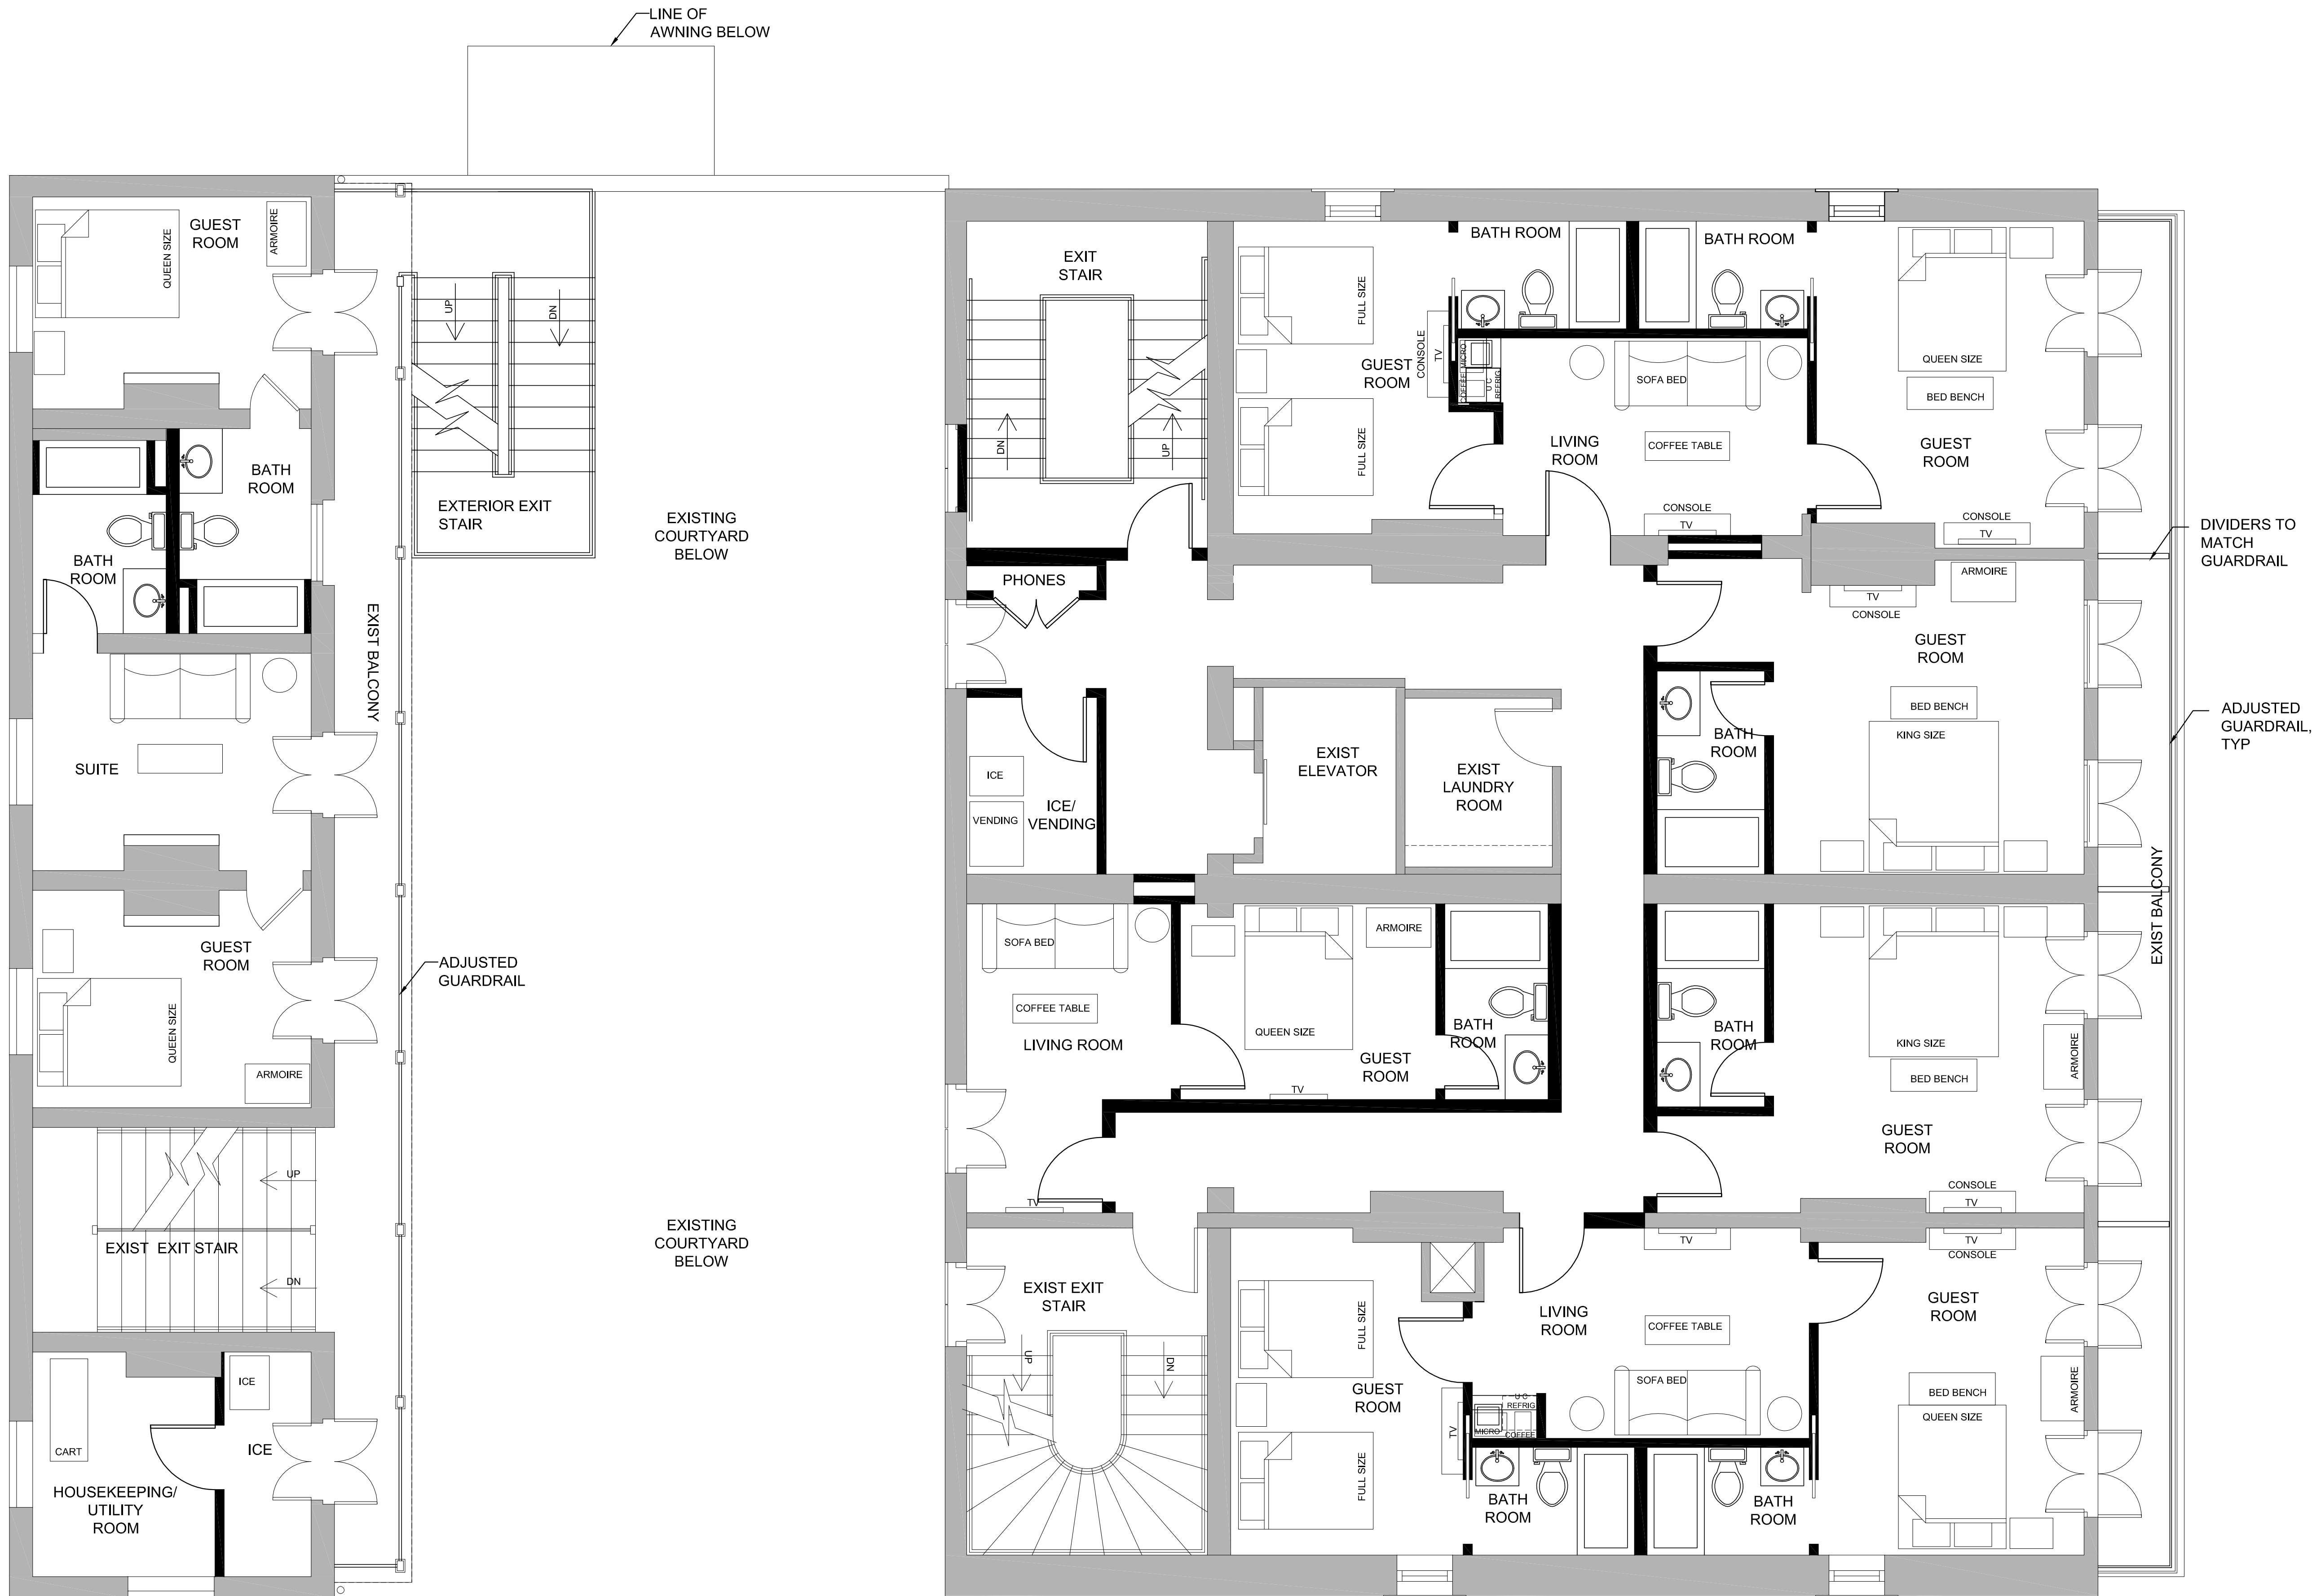

MENDOZA FABACHER
ARCHITECT, LLC
P.O. BOX 792123
NEW ORLEANS, LA 70179
504.554.5127
mendozafabacher@gmail.com

BUILDING RENOVATION FOR
BOUTIQUE HOTEL
700 FRENCHMEN STREET
NEW ORLEANS, LOUISIANA

SCHEMATIC
DESIGN -
NOT FOR
CONSTRUCTION

PHASE	SCHEMATIC
REVISION NO.	DATE

DESIGNED BY	AMF
DRAWN BY	AMF
CHECKED BY	AMF
DATE	12-15-2014

SHEET TITLE	PROPOSED PLAN - SECOND LEVEL
SHEET NO.	SD-7

1
SD-7

PROPOSED PLAN - SECOND LEVEL

SCALE 1/4"=1'-0"

ROOM COUNT- SECOND FLOOR:

SINGLE ROOM W/ QUEEN BED:	1
SINGLE ROOM W/ KING BED:	2
SUITE W/ QUEEN BED:	2
SUITE W/ QUEEN BED & 2 FULL BEDS:	2
TOTAL:	7