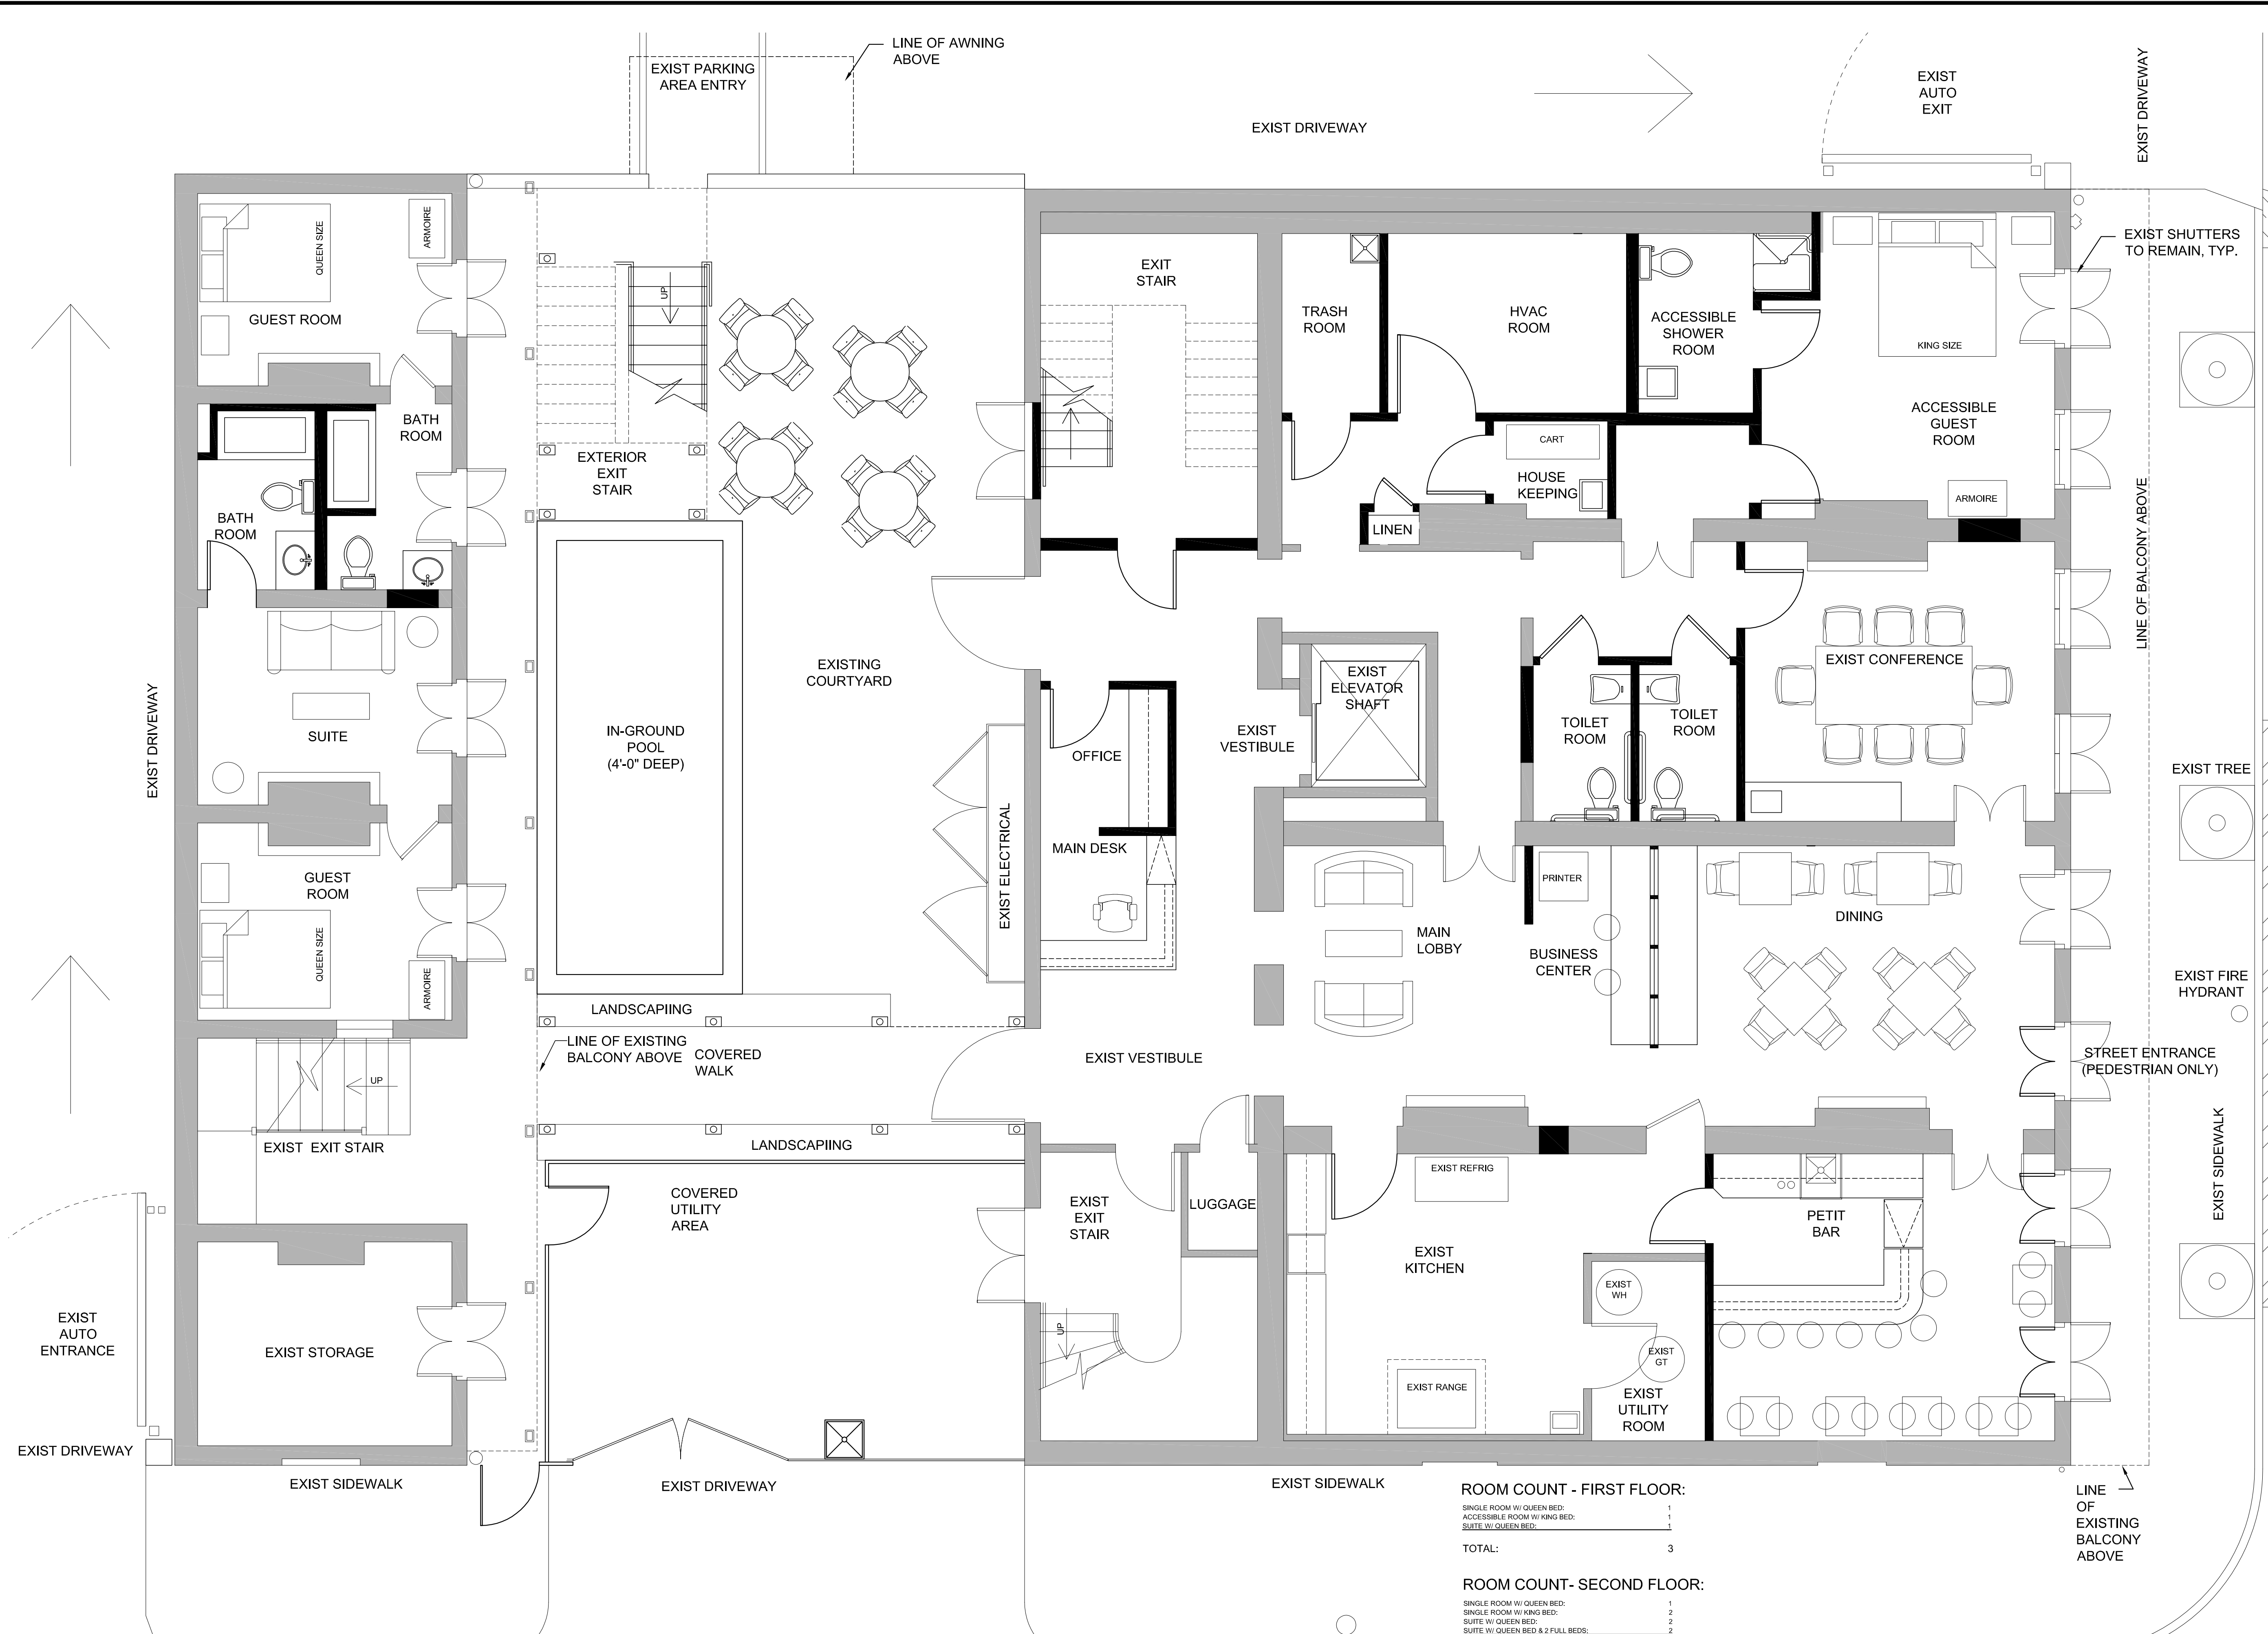

1
SD-2

PROPOSED SITE PLAN

SCALE: 1/8"=1'-0"

PHASE	
SCHEMATIC	
REVISION NO.	DATE

DESIGNED BY	AMF
DRAWN BY	AMF
CHECKED BY	AMF
DATE	12-15-2014

SHEET TITLE
PROPOSED SITE PLAN

SHEET NO.
SD-2

MENDOZA FABACHER
ARCHITECT, LLC
P.O. BOX 792123
NEW ORLEANS, LA 70179
504.554.5127
mendozafabacher@gmail.com

PROPOSED PLAN -
FIRST LEVEL

SHEET NO.
SD-6

ROOM COUNT - FIRST FLOOR:
SINGLE ROOM W/ QUEEN BED: 1
ACCESSIBLE ROOM W/ KING BED: 1
SUITE W/ QUEEN BED: 1
TOTAL: 3

ROOM COUNT - SECOND FLOOR:
SINGLE ROOM W/ QUEEN BED: 1
SINGLE ROOM W/ KING BED: 2
SUITE W/ QUEEN BED: 2
SUITE W/ QUEEN BED & 2 FULL BEDS: 2
TOTAL: 7

ROOM COUNT - THIRD FLOOR:
SINGLE ROOM W/ QUEEN BED: 7
SINGLE ROOM W/ KING BED: 1
SUITE W/ QUEEN BED: 1
TOTAL: 9

TOTAL ROOM COUNT:
SINGLE ROOM W/ QUEEN BED: 9
SINGLE ROOM W/ KING BED: 3
ACCESSIBLE ROOM W/ KING BED: 1
SUITE W/ QUEEN BED: 4
SUITE W/ QUEEN BED & 2 FULL BEDS: 2
TOTAL: 19

SCALE 1/4"=1'-0"

ROOM COUNT- SECOND FLOOR:

SINGLE ROOM W/ QUEEN BED:	1
SINGLE ROOM W/ KING BED:	2
SUITE W/ QUEEN BED:	2
SUITE W/ QUEEN BED & 2 FULL BEDS:	2
TOTAL:	7