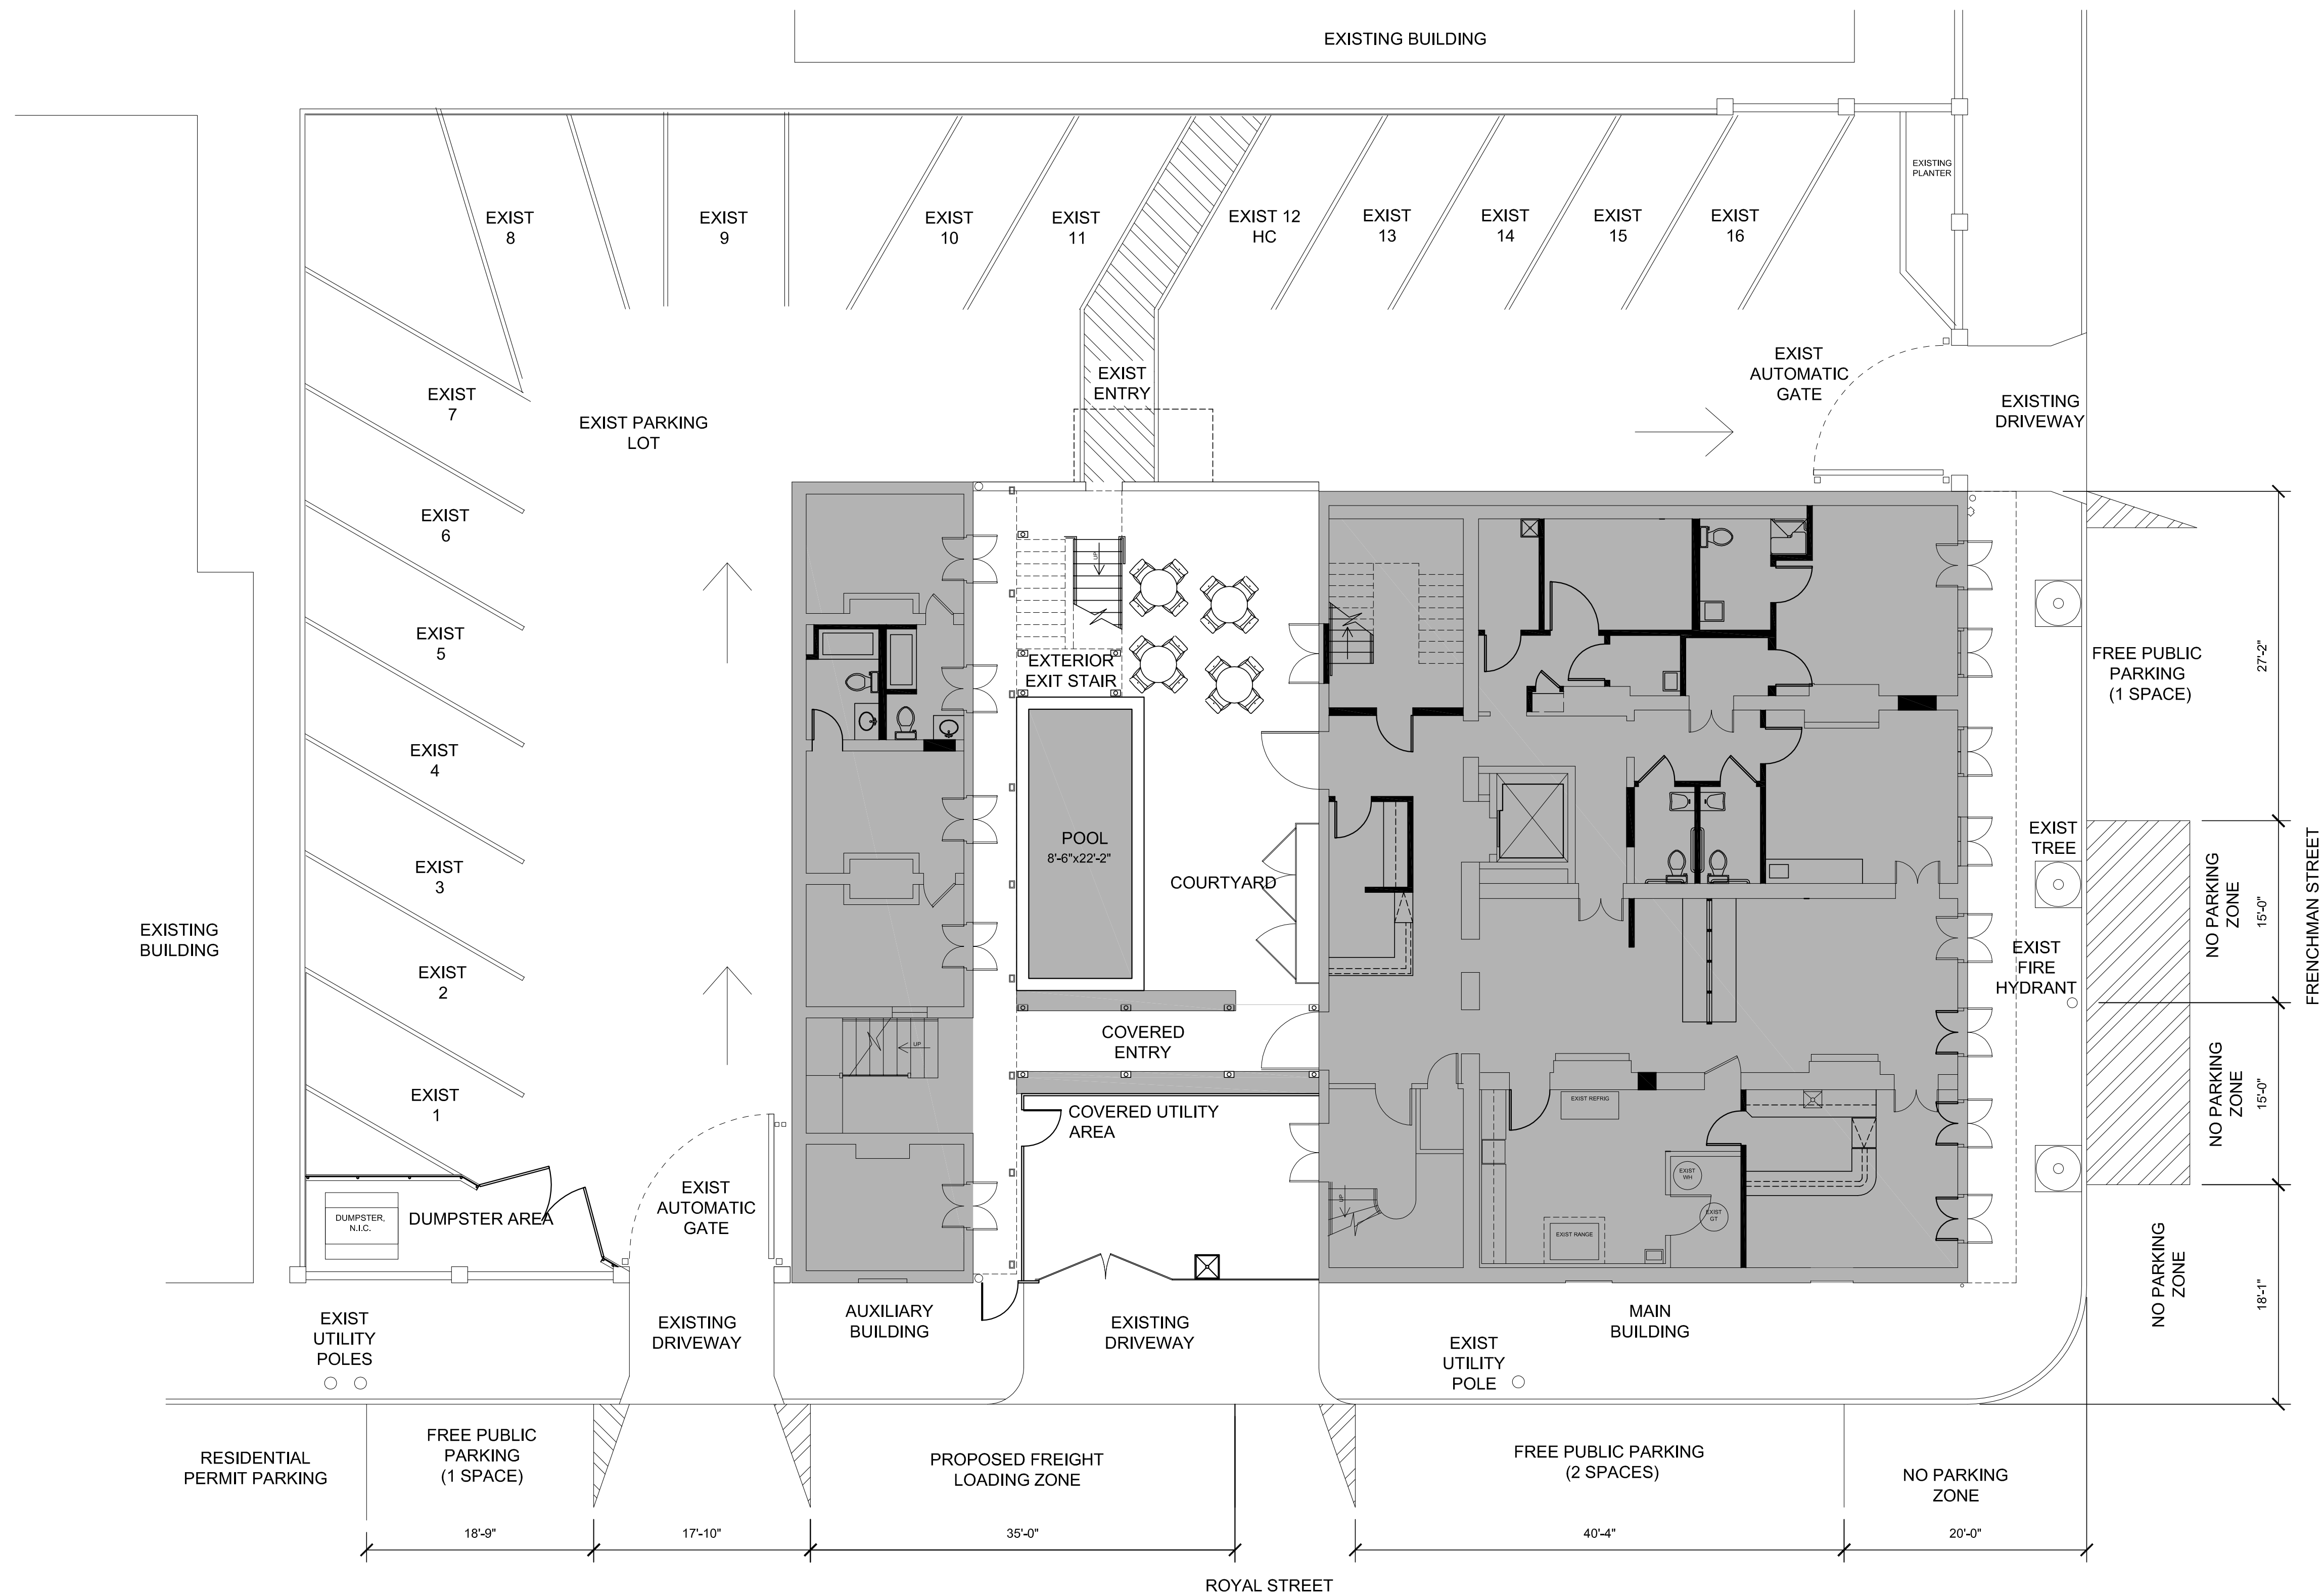

1
SD-2

PROPOSED SITE PLAN

SCALE: 1/8"=1'-0"

PHASE	
SCHEMATIC	
REVISION NO.	DATE

DESIGNED BY	AMF
DRAWN BY	AMF
CHECKED BY	AMF
DATE	12-15-2014

SHEET TITLE
PROPOSED SITE PLAN

SHEET NO.
SD-2

MENDOZA FABACHER
ARCHITECT, LLC
P.O. BOX 792123
NEW ORLEANS, LA 70179
504.554.5127
mendozafabacher@gmail.com

PROPOSED PLAN -
FIRST LEVEL

SHEET NO.
SD-6

ROOM COUNT - FIRST FLOOR:
SINGLE ROOM W/ QUEEN BED: 1
ACCESSIBLE ROOM W/ KING BED: 1
SUITE W/ QUEEN BED: 1
TOTAL: 3

ROOM COUNT - SECOND FLOOR:
SINGLE ROOM W/ QUEEN BED: 1
SINGLE ROOM W/ KING BED: 2
SUITE W/ QUEEN BED: 2
SUITE W/ QUEEN BED & 2 FULL BEDS: 2
TOTAL: 7

ROOM COUNT - THIRD FLOOR:
SINGLE ROOM W/ QUEEN BED: 7
SINGLE ROOM W/ KING BED: 1
SUITE W/ QUEEN BED: 1
TOTAL: 9

TOTAL ROOM COUNT:
SINGLE ROOM W/ QUEEN BED: 9
SINGLE ROOM W/ KING BED: 3
ACCESSIBLE ROOM W/ KING BED: 1
SUITE W/ QUEEN BED: 4
SUITE W/ QUEEN BED & 2 FULL BEDS: 2
TOTAL: 19