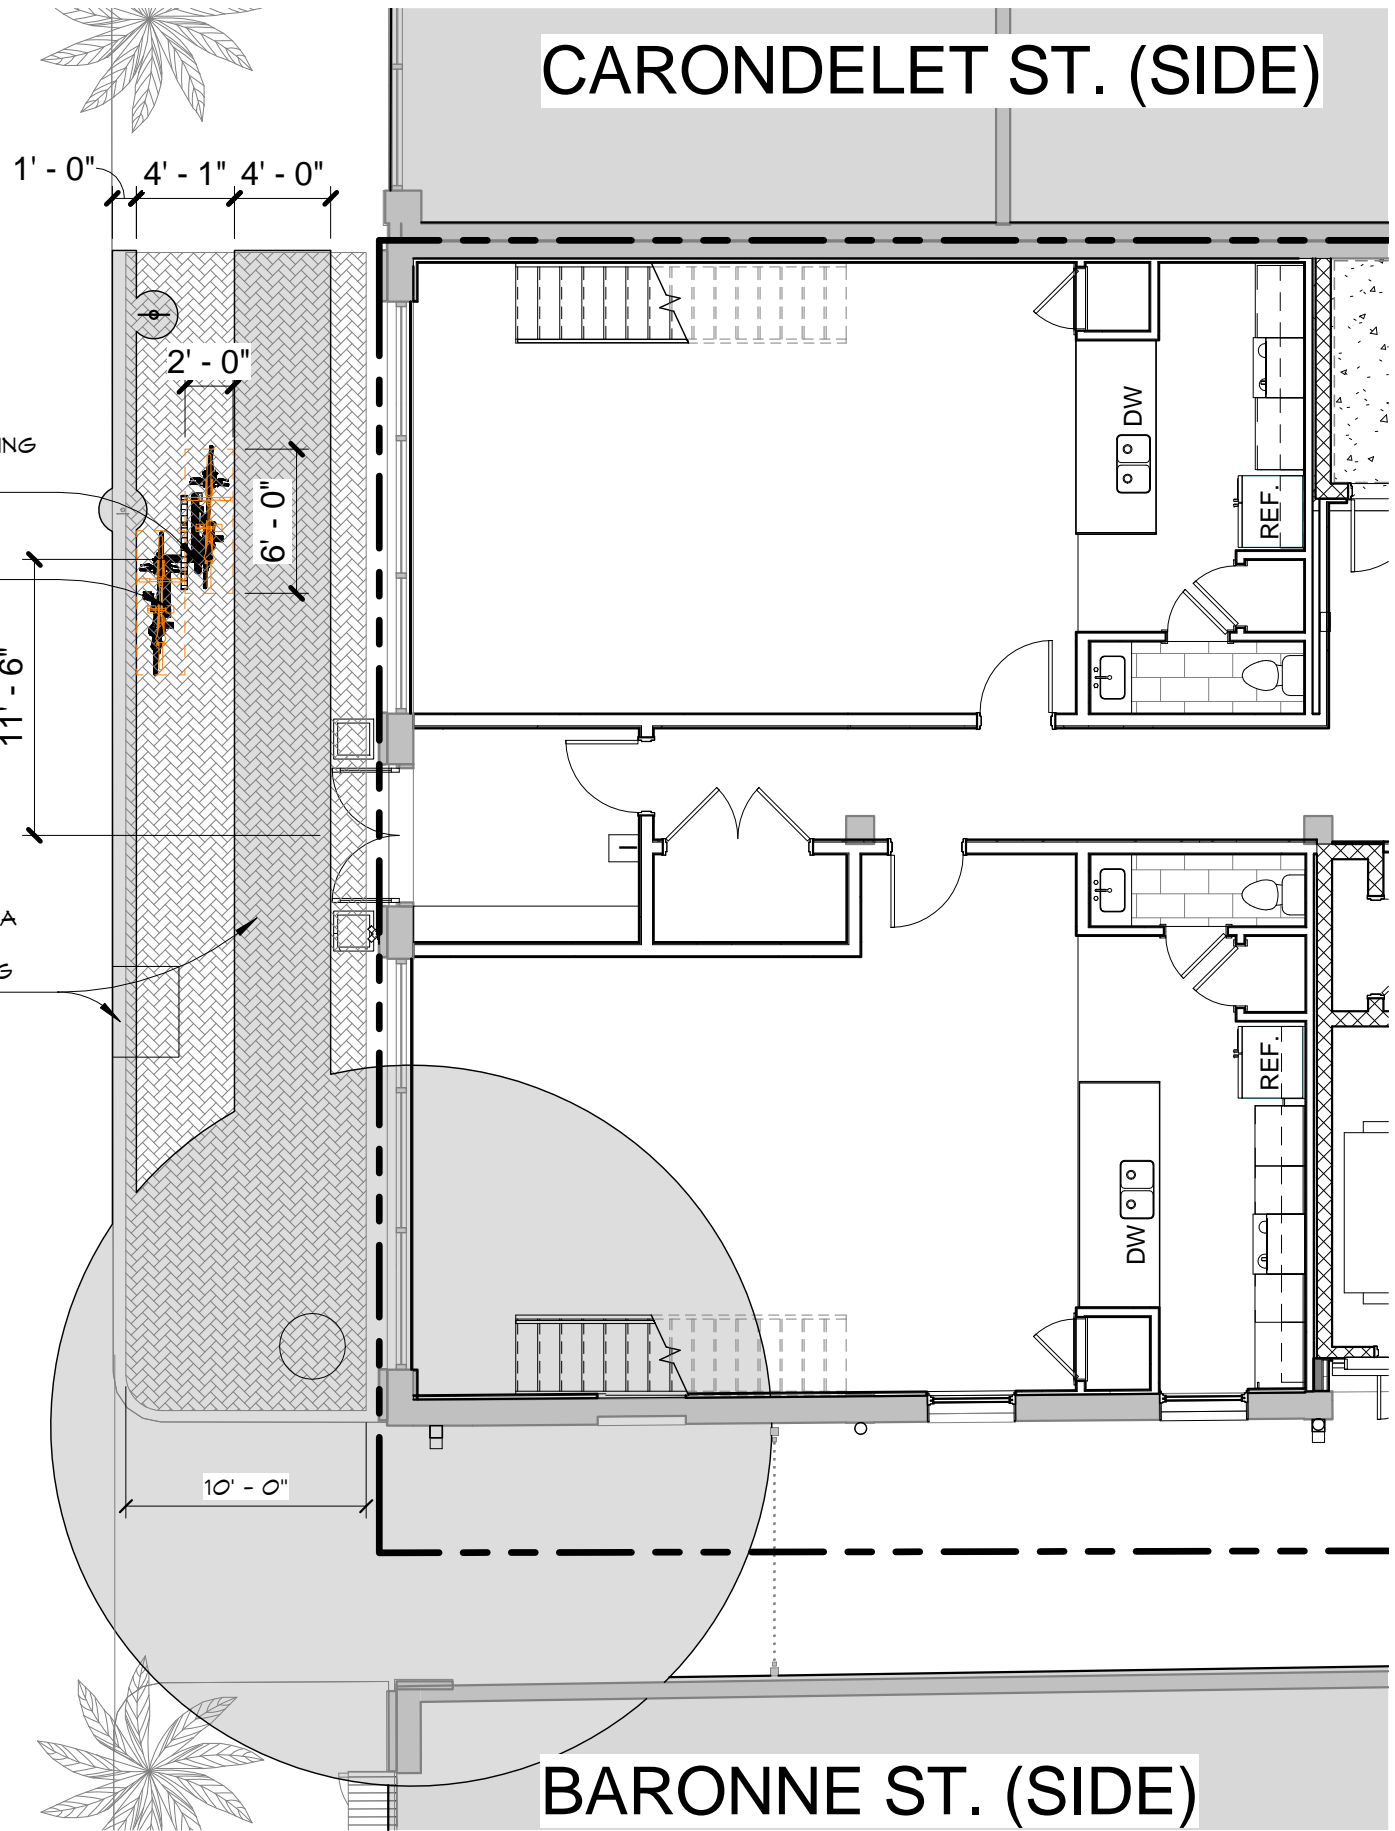

2 BIKE PERSPECTIVE
SKA-9

HOWARD AVE.

RENOVATIONS AND ADDITIONS

FOR 822 HOWARD AVENUE
NEW ORLEANS, LA
822 HOWARD AVE., L.L.C.

CHECKED BY	SIW	DRAWN BY	SIW
PROJECT NO.	14-032	DATE	06/25/16
SCALE	1/8" = 1'-0"	SHEET NO.	SKA-9