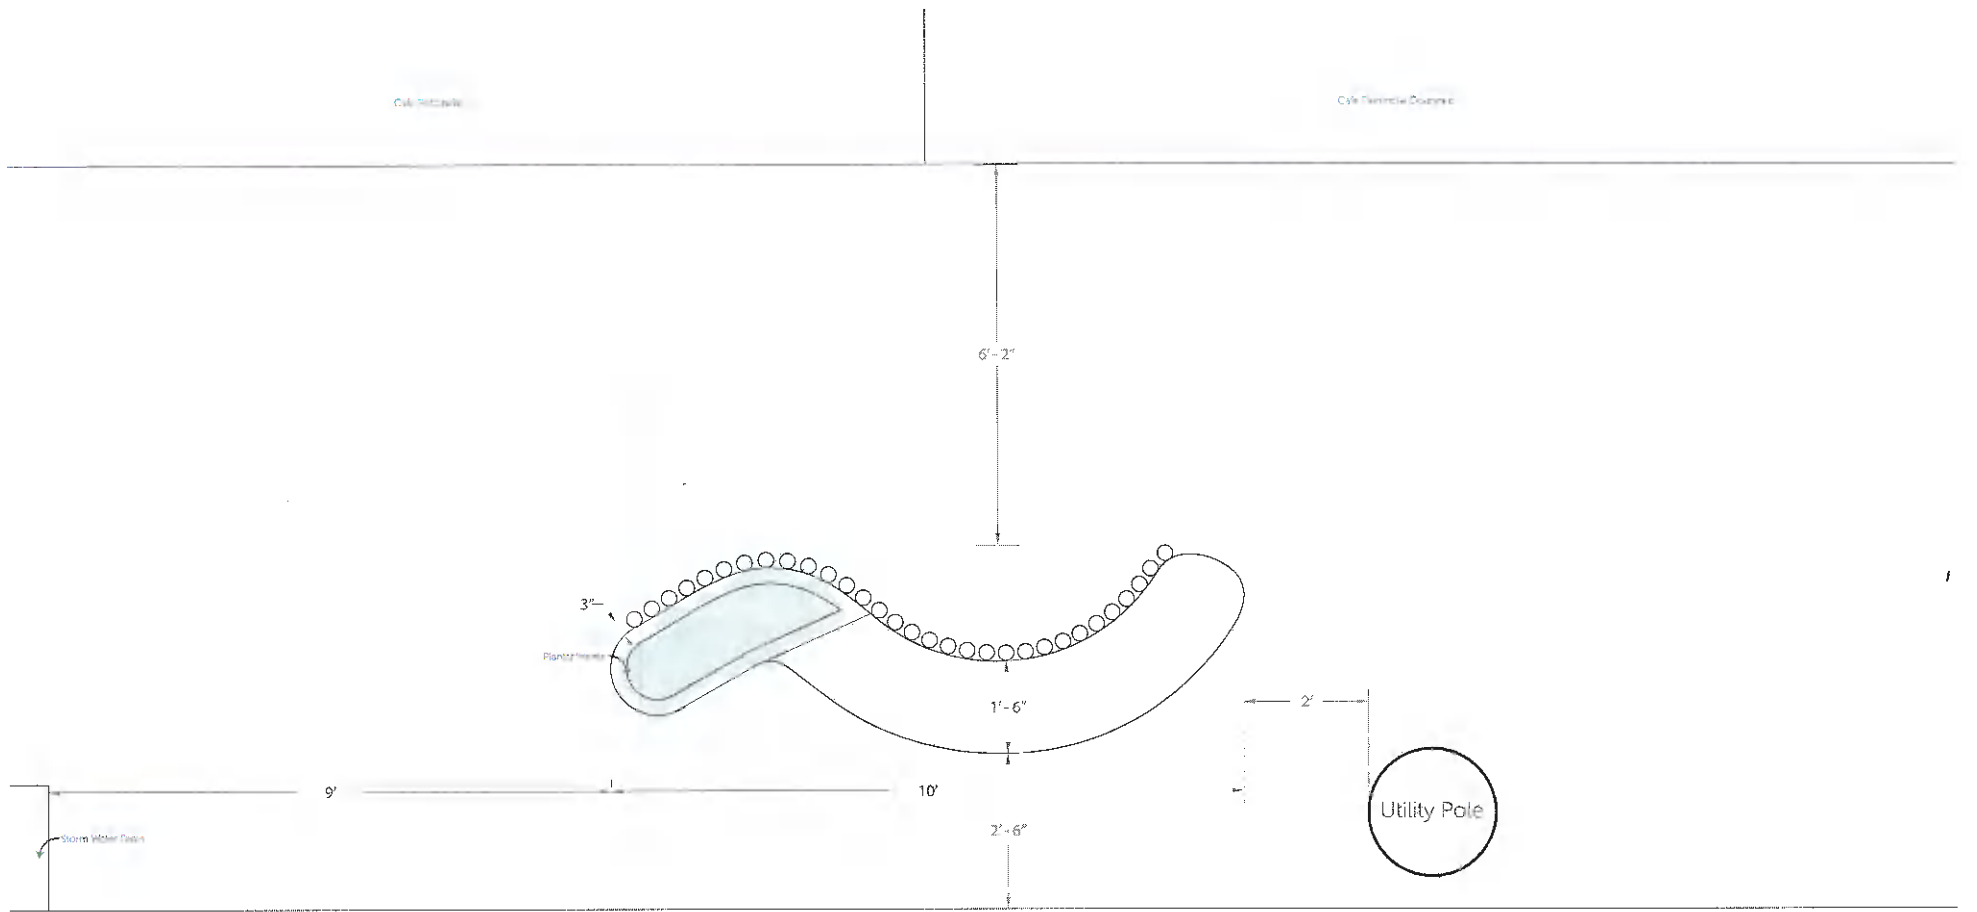

-  Full Bus Shelter
-  Street Furniture Element

Euterpe St

Parking Lot

Property Line

Driveway Ramp

Oretha Castle Haley Blvd.

Oretha Castel Haley Blvd