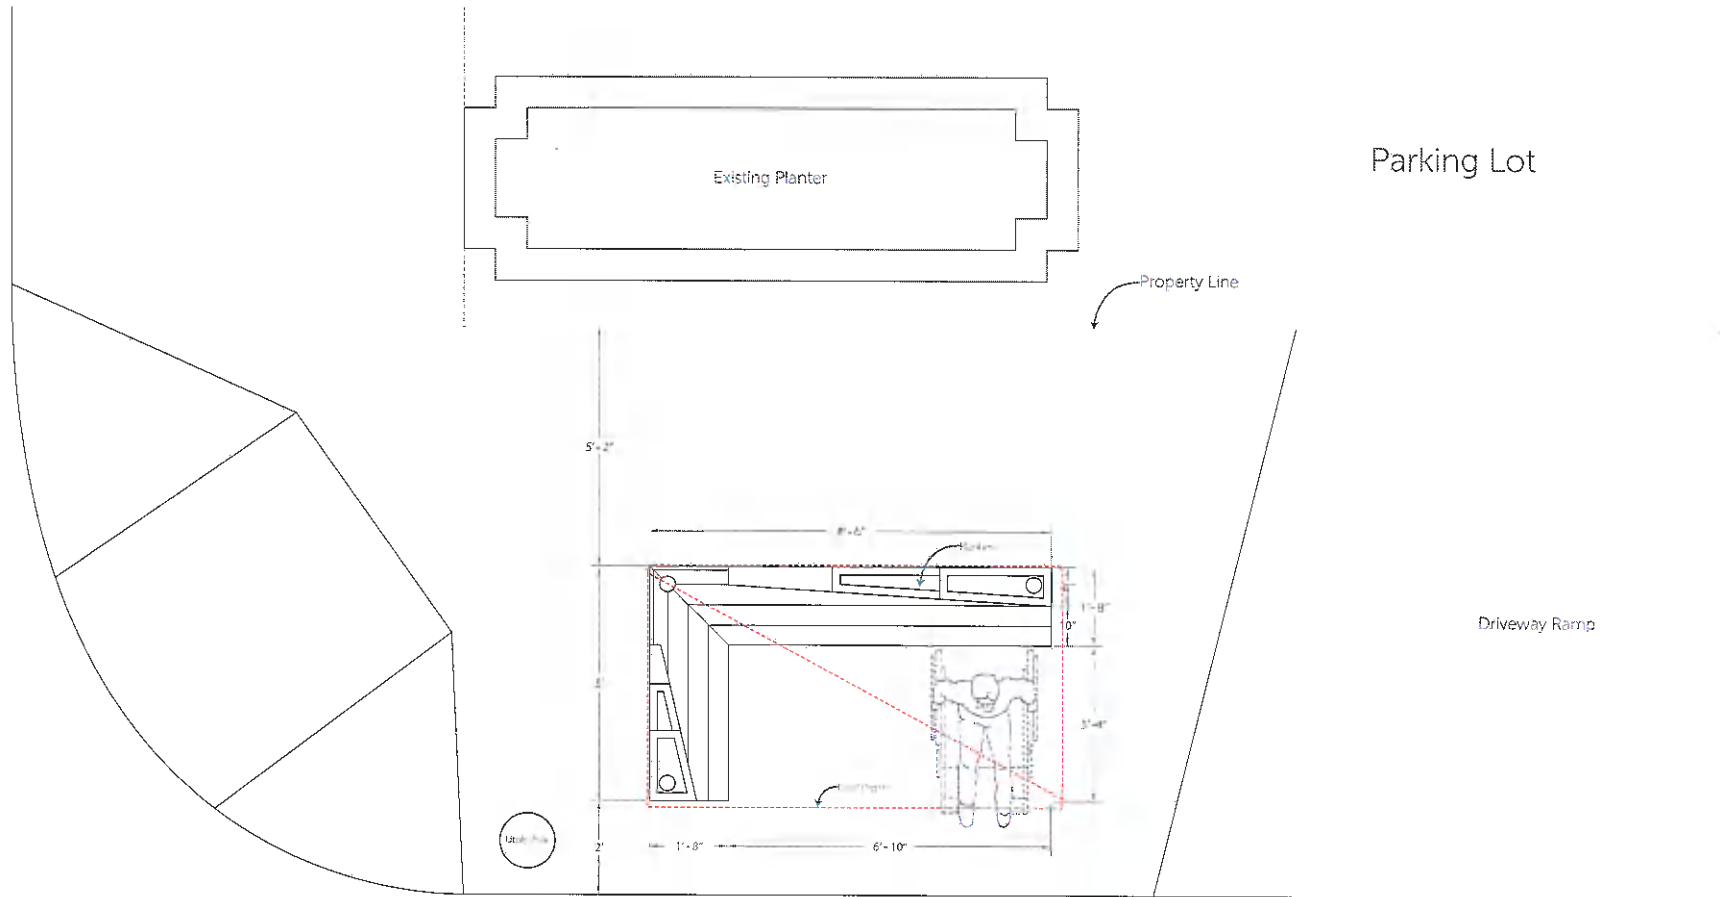

-  Full Bus Shelter
-  Street Furniture Element

Euterpe St

Parking Lot

Property Line

Driveway Ramp

Oretha Castle Haley Blvd.

Oretha Castel Haley Blvd