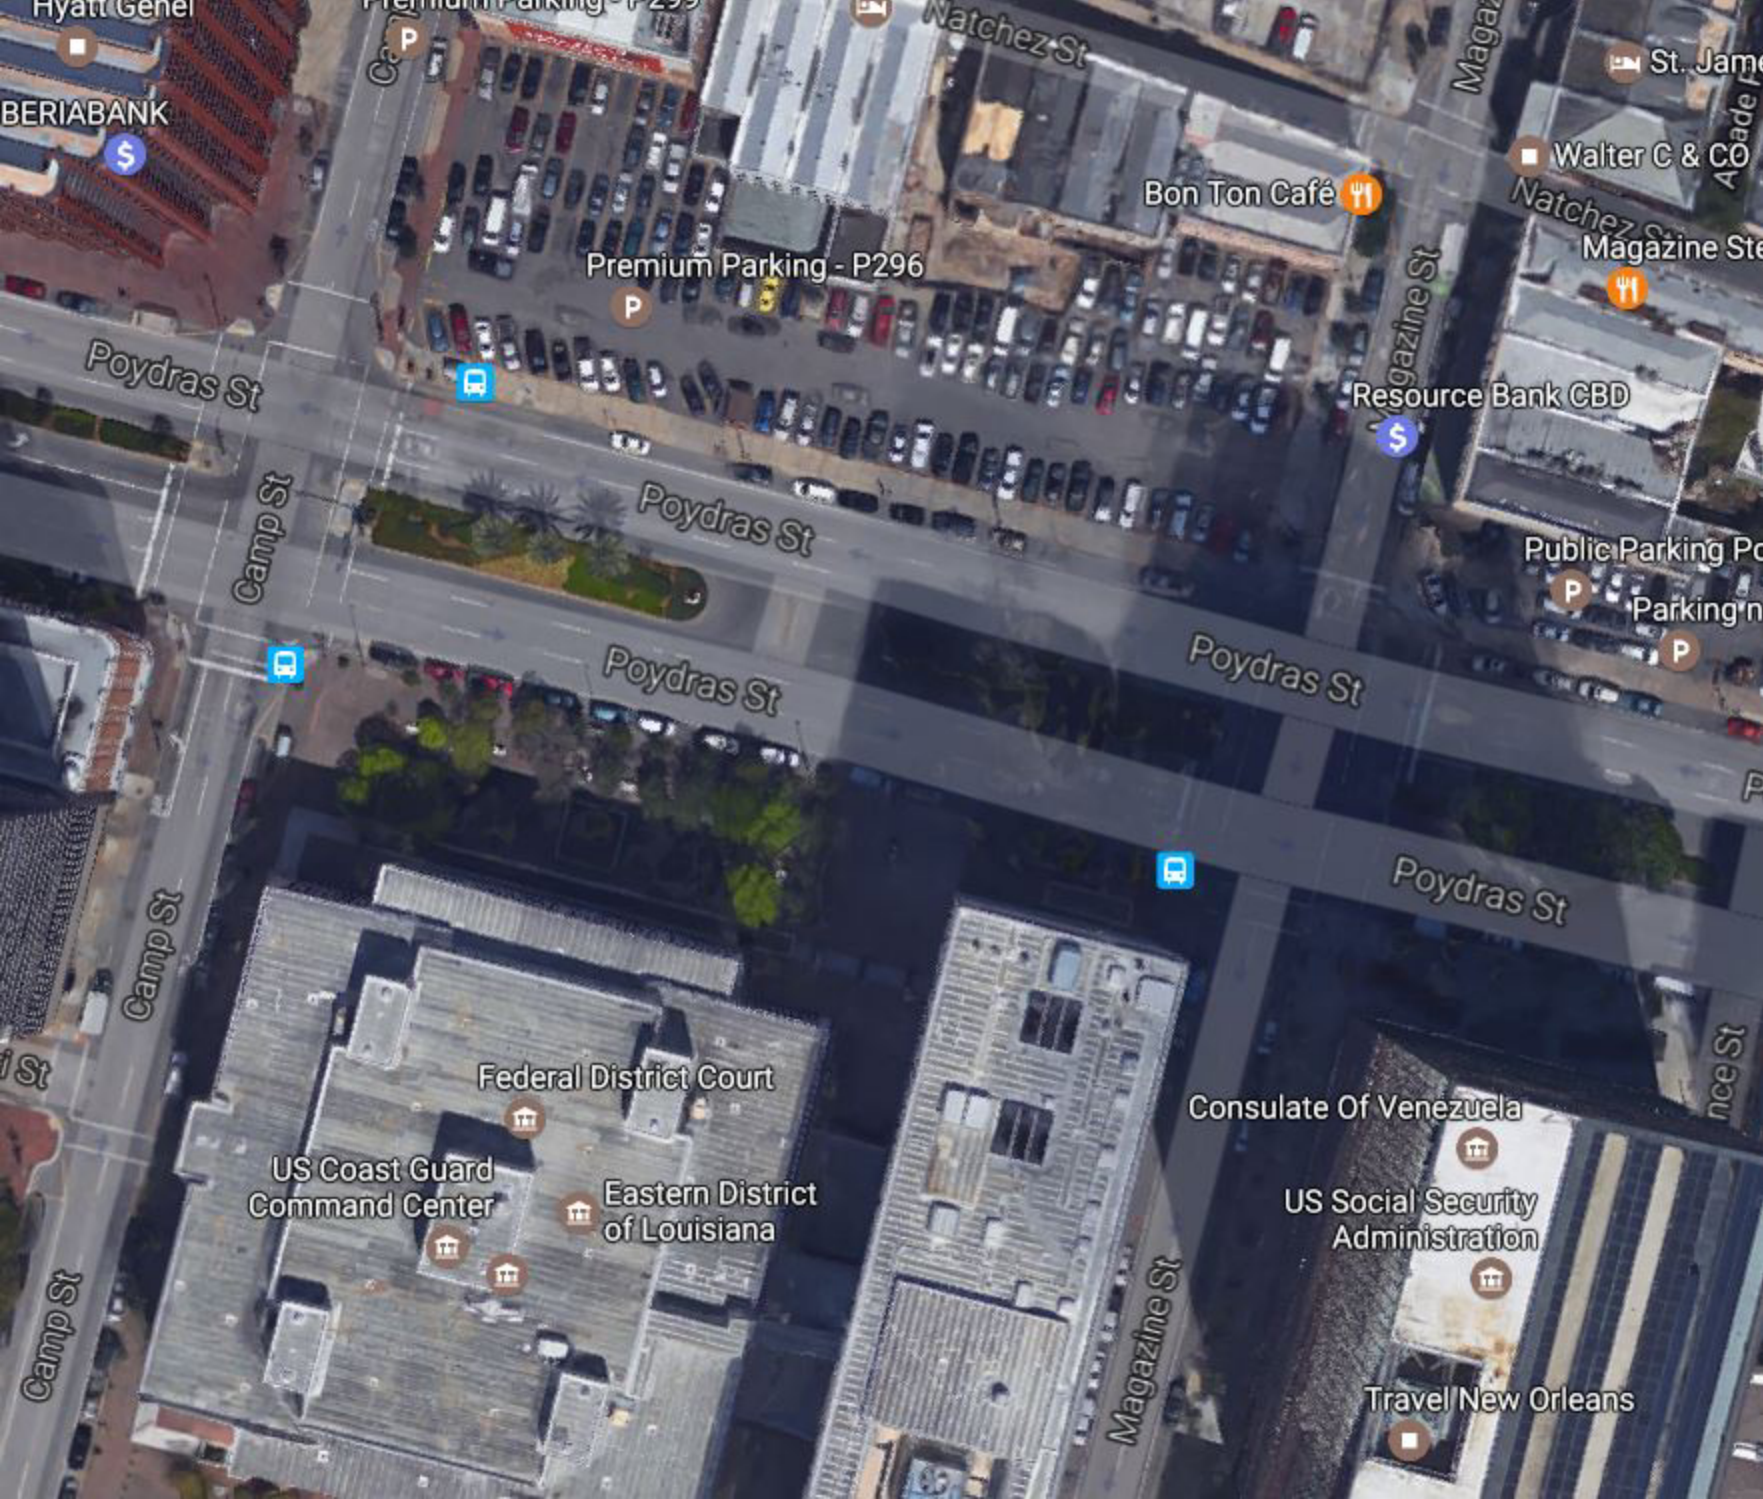

CAMP

POYDRAS STREET (LAKEBOUND)

POYDRAS STREET (RIVERBOUND)

Federal Building

Hyatt General

BERIABANK

\$

Premium Parking - P296

Natchez St

Magazine St

🍴

Public Parking Po

Parking m

P

P

P

Poydras St

Camp St

Poydras St

Poydras St

Poydras St

Poydras St

Camp St

Federal District Court