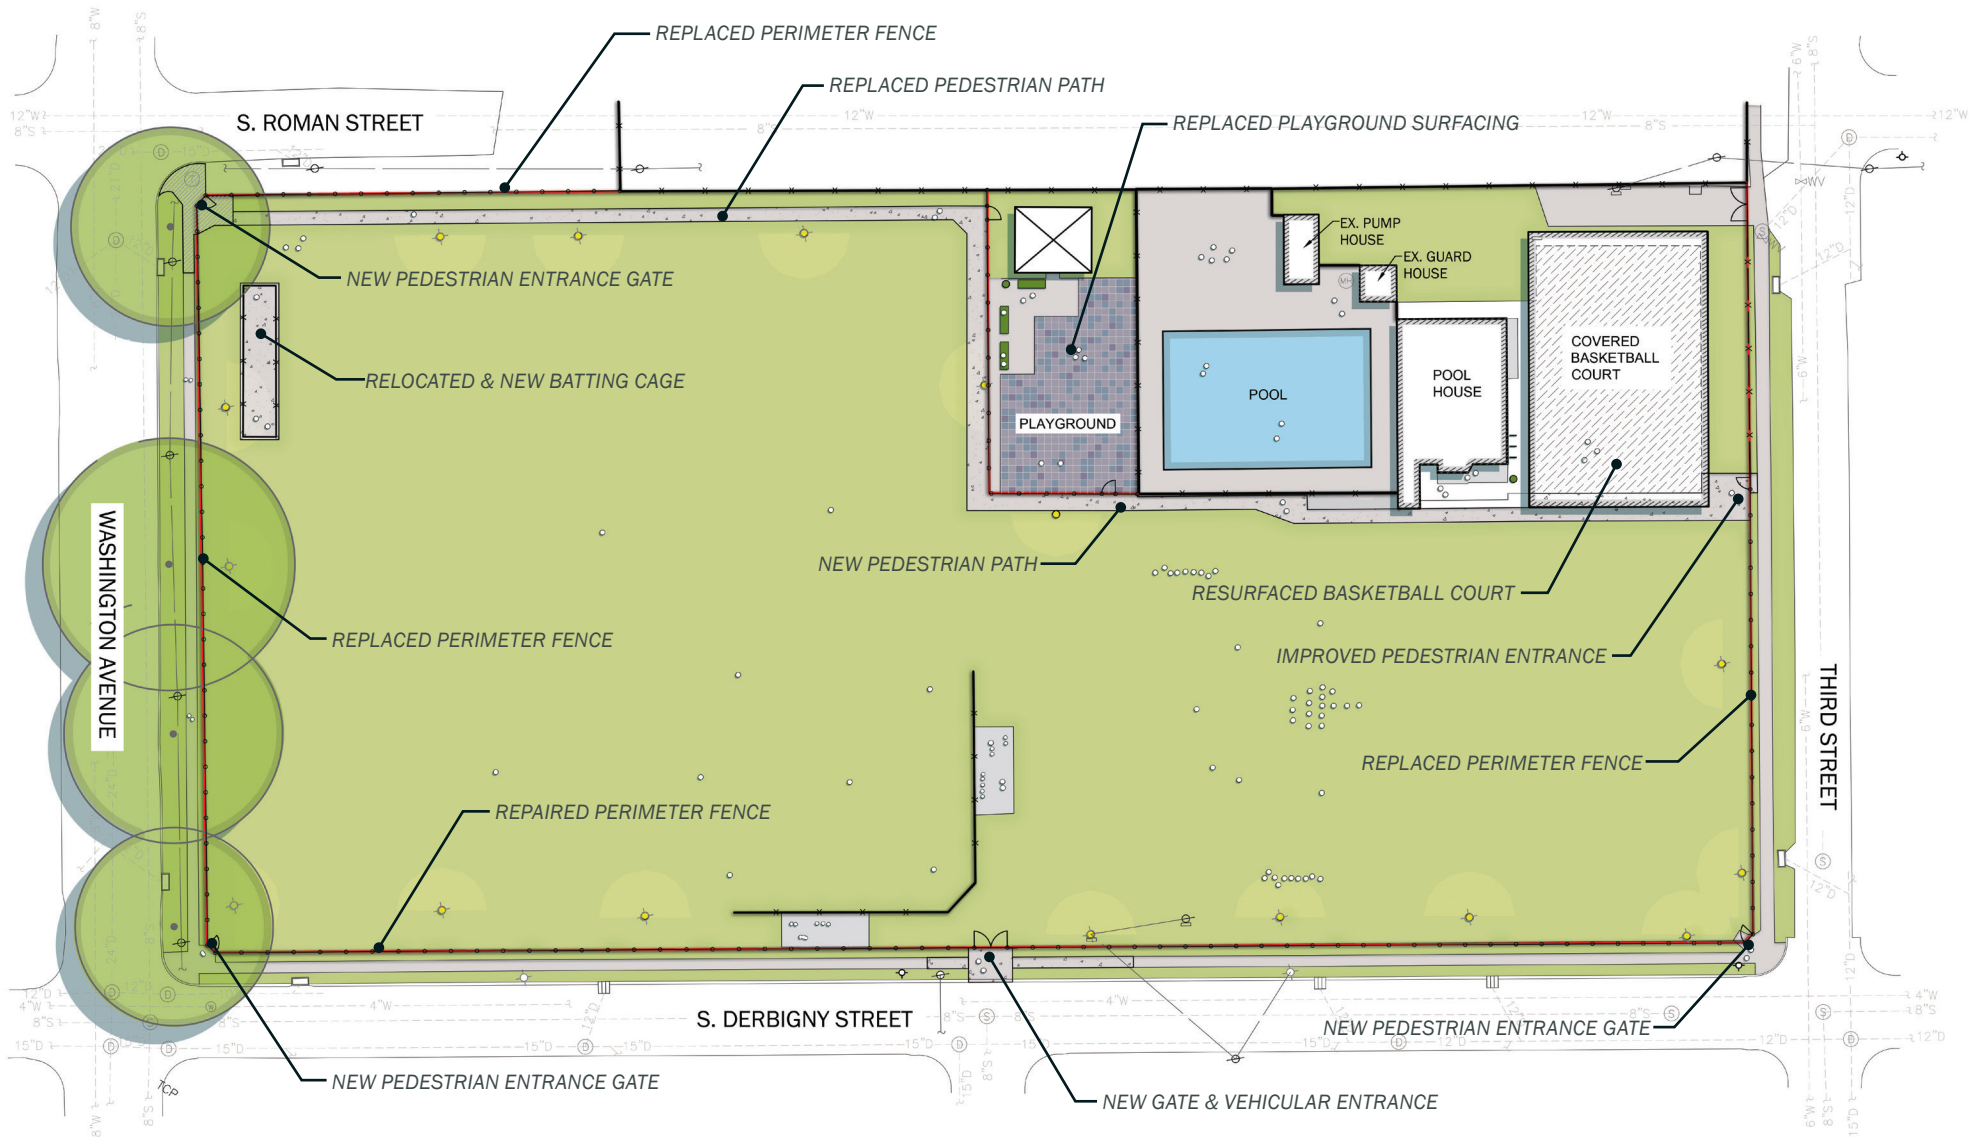

- *Baseball field*
- *Multi-use practice field*
- *Swimming pool*
- *Covered basketball court*
- *Playground for kids ages 5 to 12*
- *Building with changing rooms and restroom facilities*

This project was conceived as a repair and enhancement project for Taylor Playground. Due to limited budget, the design team was tasked with addressing life and safety concerns first, then proceeding to enhance certain site features as directed from meeting with NORDC and community outreach. The project scope of work includes:

Pedestrian entrance at corner of Third Street and S. Derbigny Street

Pedestrian entrance at corner of S. Derbigny Street & Washington Avenue

Taylor Playground: Existing Conditions

Playground safety surface

Surface on basketball court

Perimeter fence along S. Derbigny Street

Taylor Playground: Plan

Taylor Playground: Circulation

●●●●●●●● Interior Circulation

●●●●●●●● Perimeter Circulation

Taylor Playground: Updated Fencing

◇◇◇◇◇◇◇◇◇◇ Replaced Fence

--- Repaired Fence

● Vehicular Entry

● Pedestrian Entry

Taylor Playground: Site Furniture

Existing benches around playground being reused

Standard Parks and Parkways trash receptacle in green