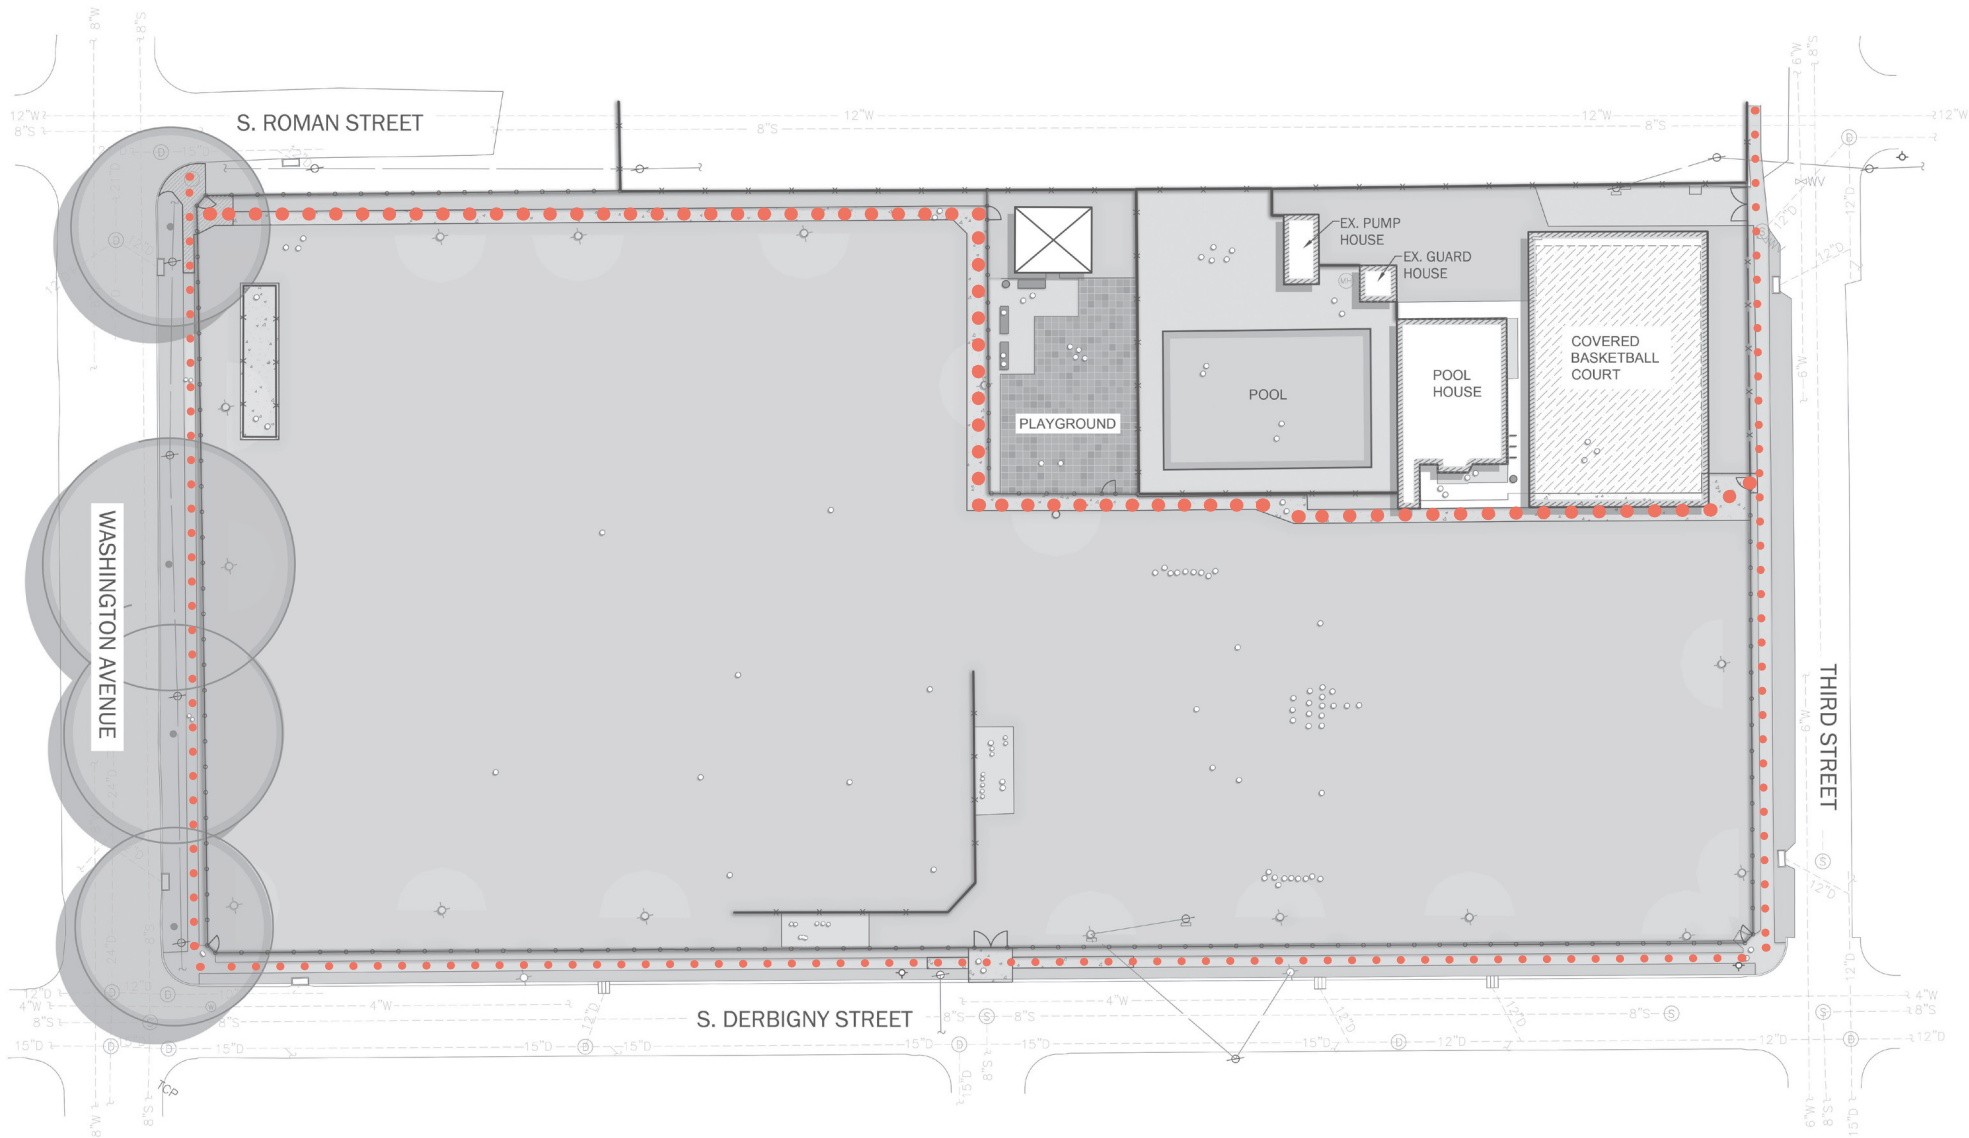

Pedestrian entrance at corner of Third Street and S. Derbigny Street

Pedestrian entrance at corner of S. Derbigny Street & Washington Avenue

Taylor Playground: Existing Conditions

Playground safety surface

Surface on basketball court

Perimeter fence along S. Derbigny Street

Taylor Playground: Plan

Taylor Playground: Circulation

●●●●●●●● Interior Circulation

●●●●●●●● Perimeter Circulation

Taylor Playground: Updated Fencing

◇◇◇◇◇◇◇◇◇◇ Replaced Fence

--- Repaired Fence

● Vehicular Entry

● Pedestrian Entry

Taylor Playground: Site Furniture

Existing benches around playground being reused

Standard Parks and Parkways trash receptacle in green