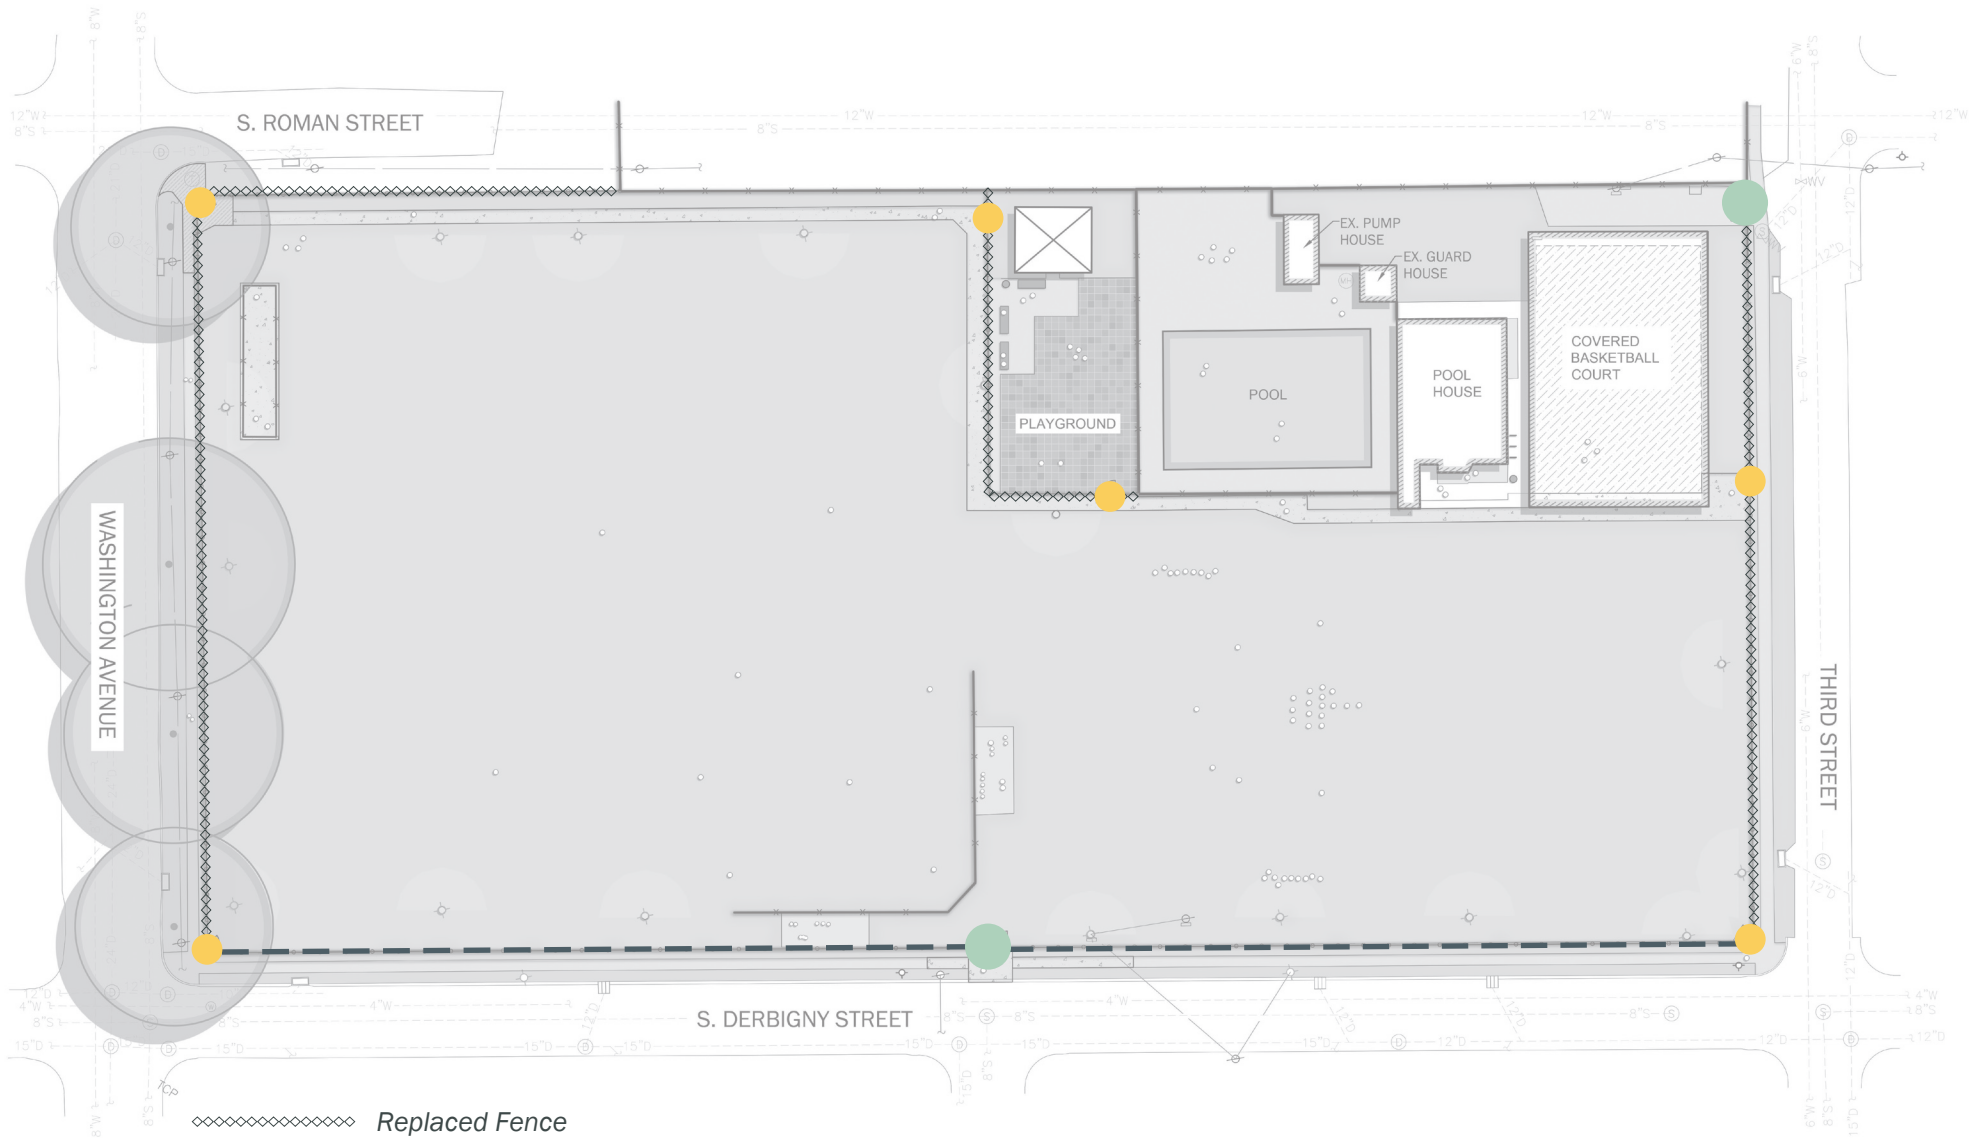

Pedestrian entrance at corner of Third Street and S. Derbigny Street

Pedestrian entrance at corner of S. Derbigny Street & Washington Avenue

Taylor Playground: Existing Conditions

Playground safety surface

Surface on basketball court

Perimeter fence along S. Derbigny Street

Taylor Playground: Plan

Taylor Playground: Circulation

●●●●●●●● Interior Circulation

●●●●●●●● Perimeter Circulation

Taylor Playground: Updated Fencing

◇◇◇◇◇◇◇◇◇◇ Replaced Fence

--- Repaired Fence

● Vehicular Entry

● Pedestrian Entry

Taylor Playground: Site Furniture

Existing benches around playground being reused

Standard Parks and Parkways trash receptacle in green