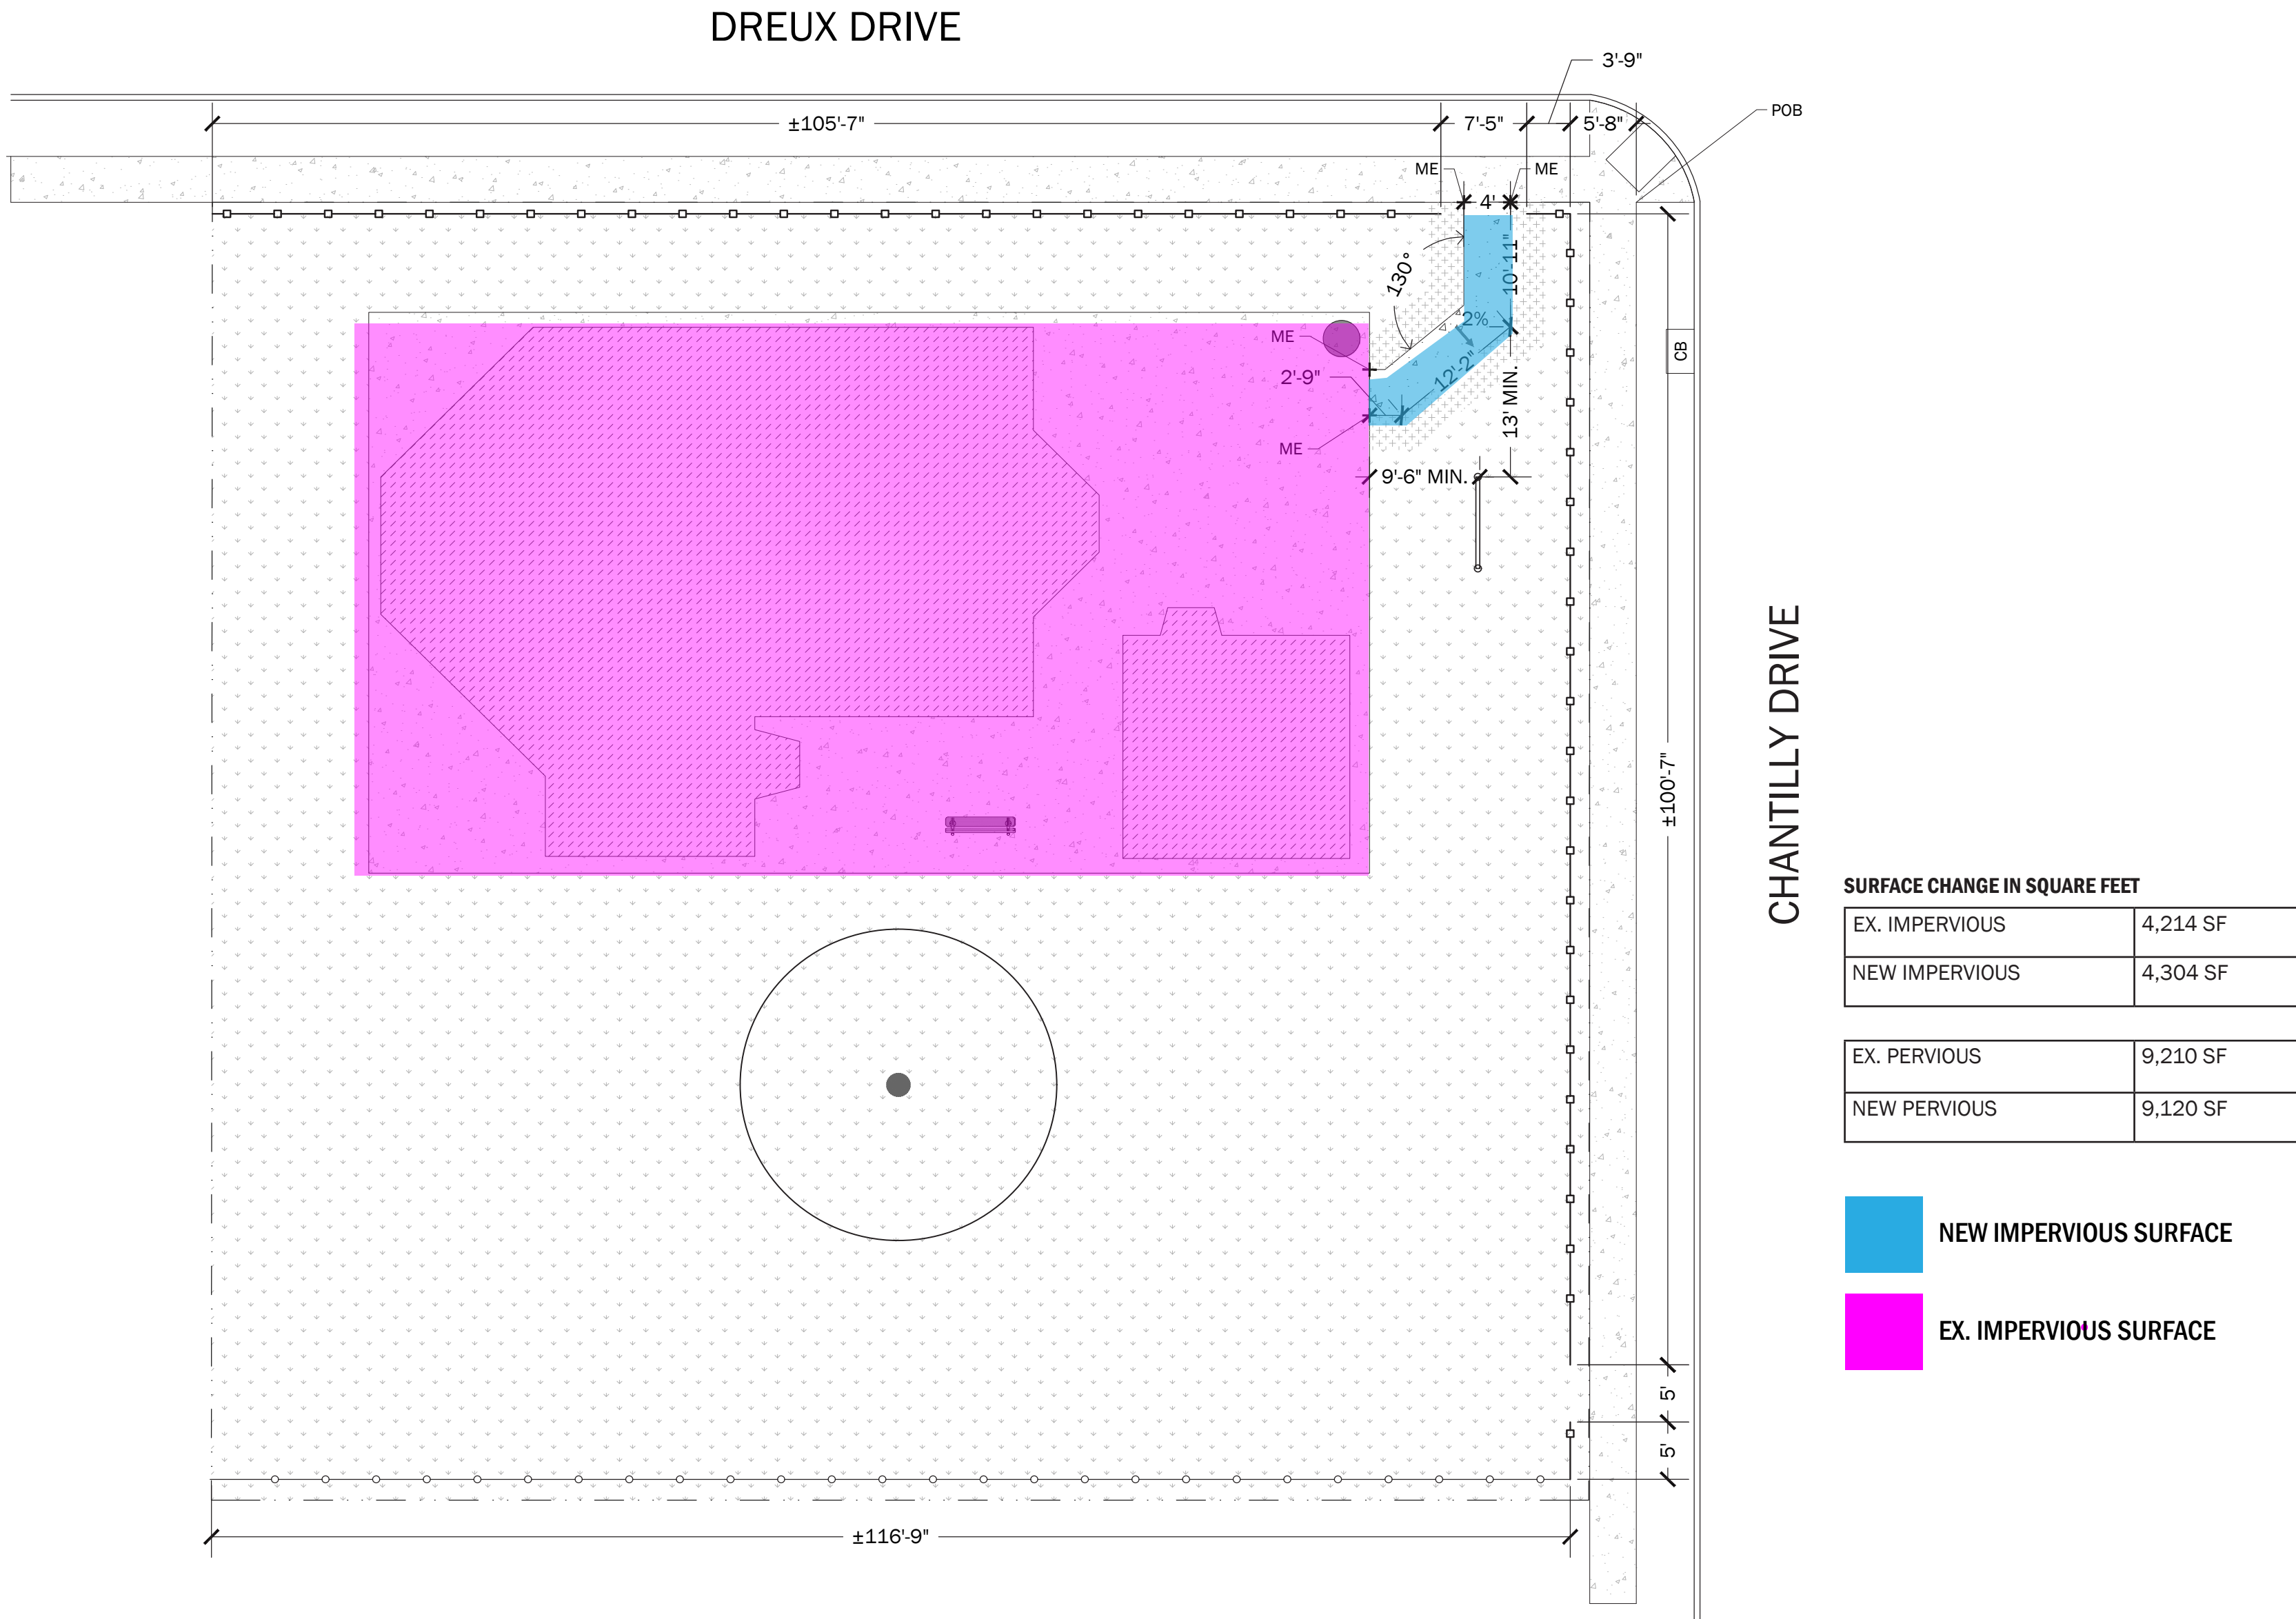

PEACE PLAYSPOT: Existing Conditions

Perimeter fence along Chantilly Dr.

Fence along the rear, west side of the park. Adjacent to existing city fence.

Entrance to park.

Fence along the south, neighboring residential property.

Concrete court and play structure.

ADA ramp to sidewalk but no ADA access to the play structure.

PEACE PLAYSPOT: Site Improvements & Landscape Plan

PEACE PLAYSPOT: Impervious Surfaces - existing and proposed

PEACE PLAYSPOT: Materials

New NORDC Playground Sign to read:
Peace Playspot

New Chain Link Fence