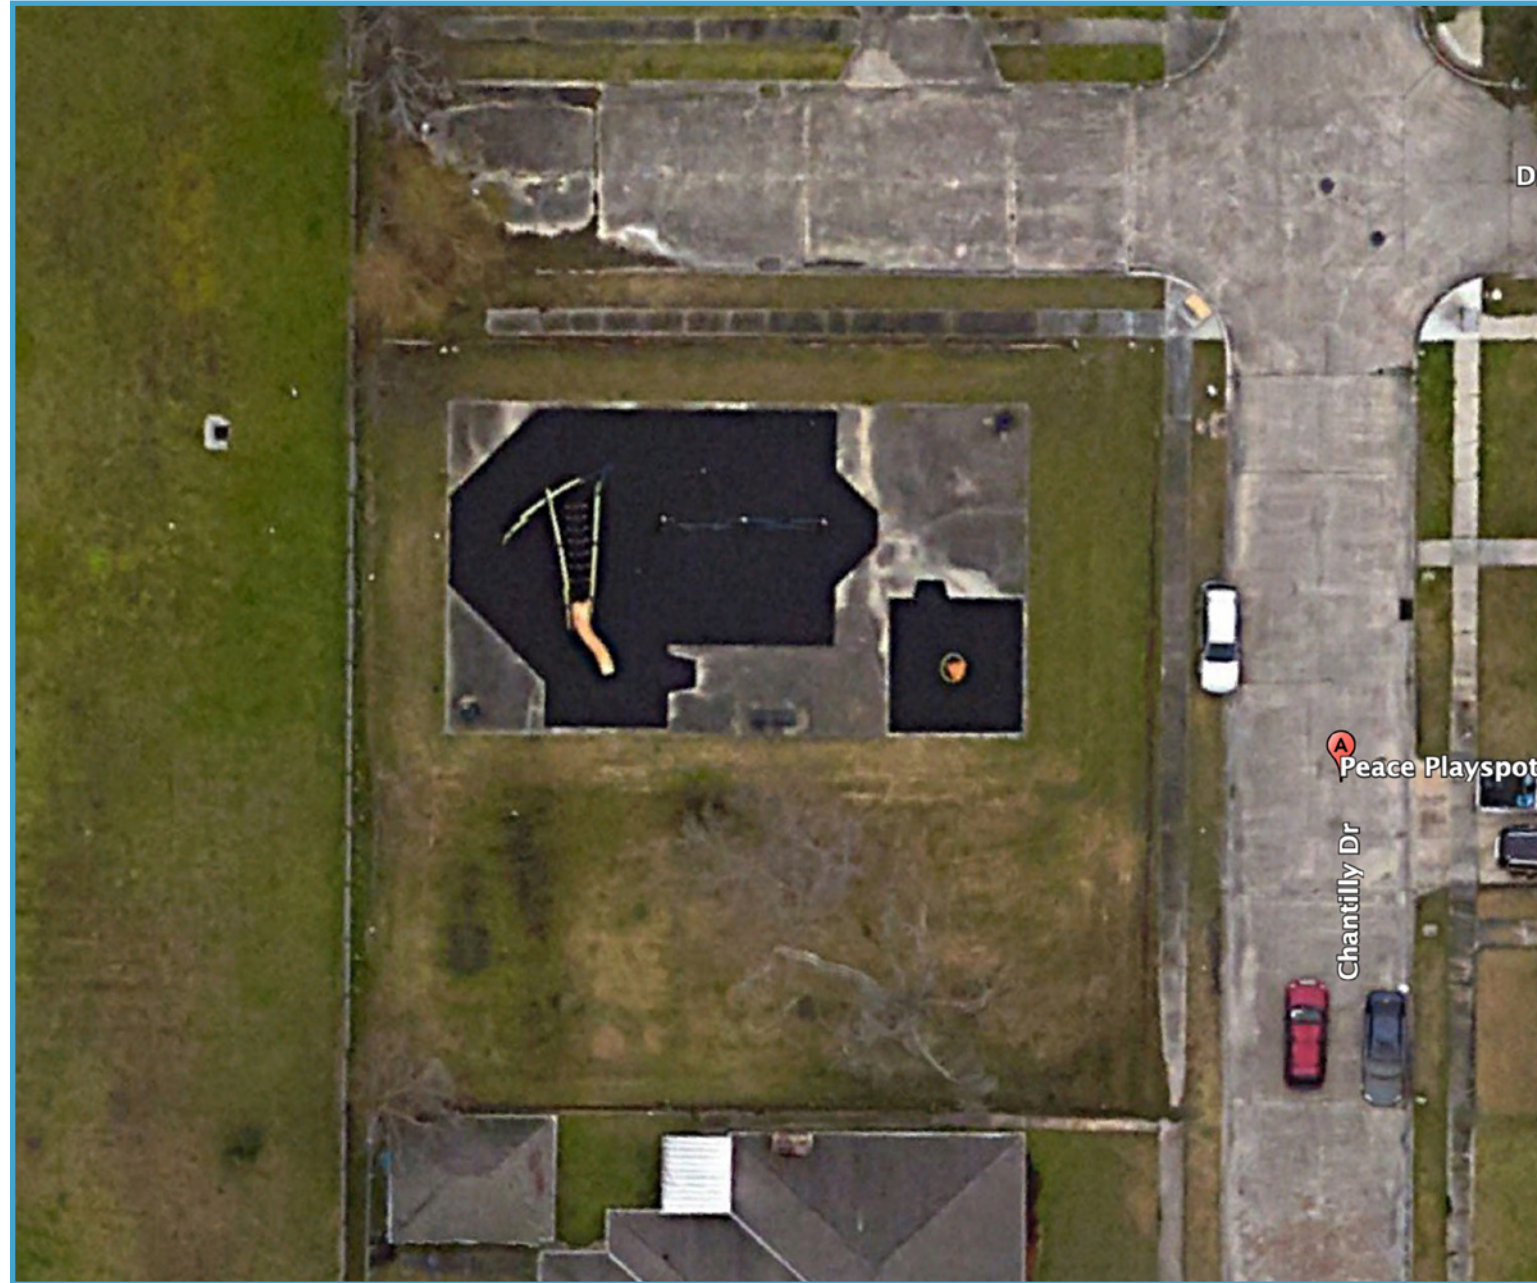

CITY WIDE PARKS PACKAGE #3

Peace Playspot
4760 Chantilly Dr.

Boe Playspot
Robert E. Lee Blvd. & St Roch Ave.

Sampson Playground
3211 Treasure St.

City of New Orleans
Mayor LaToya Cantrell

PEACE PLAYSPOT: Existing Conditions

PEACE PLAYSPOT: Existing Conditions

Perimeter fence along Chantilly Dr.

Fence along the rear, west side of the park. Adjacent to existing city fence.

Entrance to park.

Fence along the south, neighboring residential property.

Concrete court and play structure.

ADA ramp to sidewalk but no ADA access to the play structure.

PEACE PLAYSPOT: Site Improvements & Landscape Plan

PEACE PLAYSPOT: Impervious Surfaces - existing and proposed

PEACE PLAYSPOT: Materials

New NORDC Playground Sign to read:
Peace Playspot

New Chain Link Fence