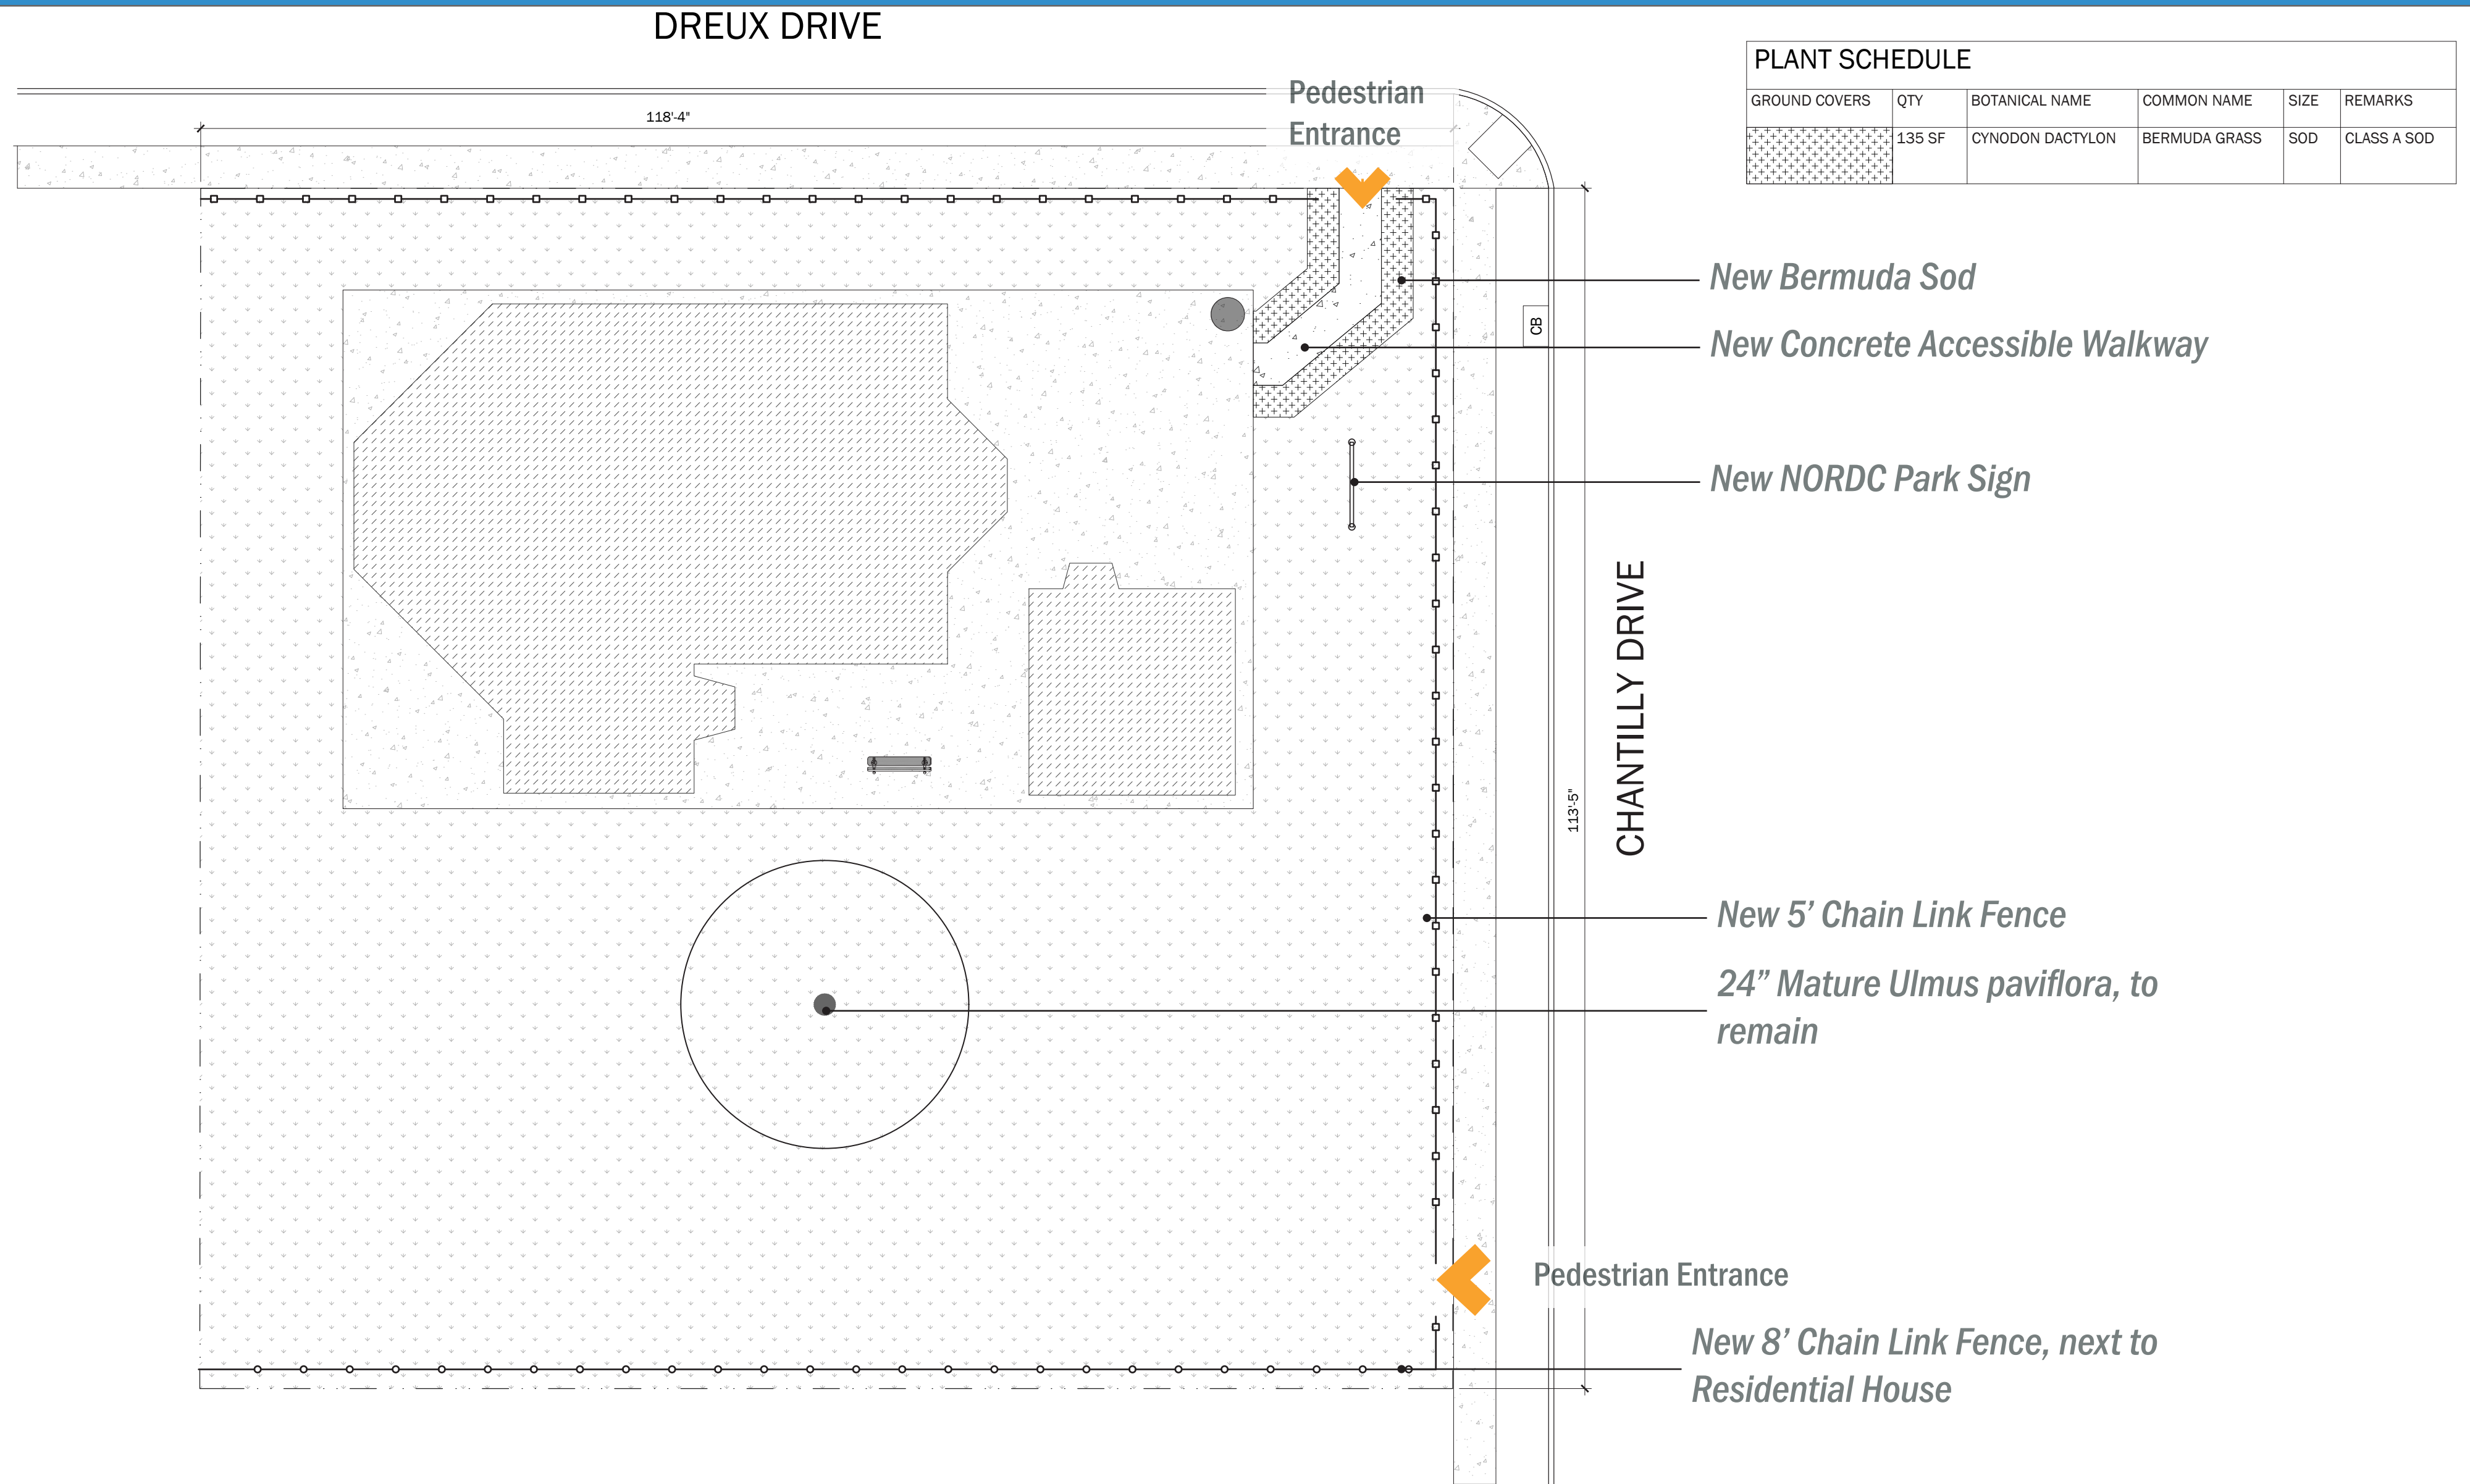

PEACE PLAYSPOT: Existing Conditions

Perimeter fence along Chantilly Dr.

Fence along the rear, west side of the park. Adjacent to existing city fence.

Entrance to park.

Fence along the south, neighboring residential property.

Concrete court and play structure.

ADA ramp to sidewalk but no ADA access to the play structure.

PEACE PLAYSPOT: Site Improvements & Landscape Plan

PEACE PLAYSPOT: Impervious Surfaces - existing and proposed

PEACE PLAYSPOT: Materials

New NORDC Playground Sign to read:
Peace Playspot

New Chain Link Fence