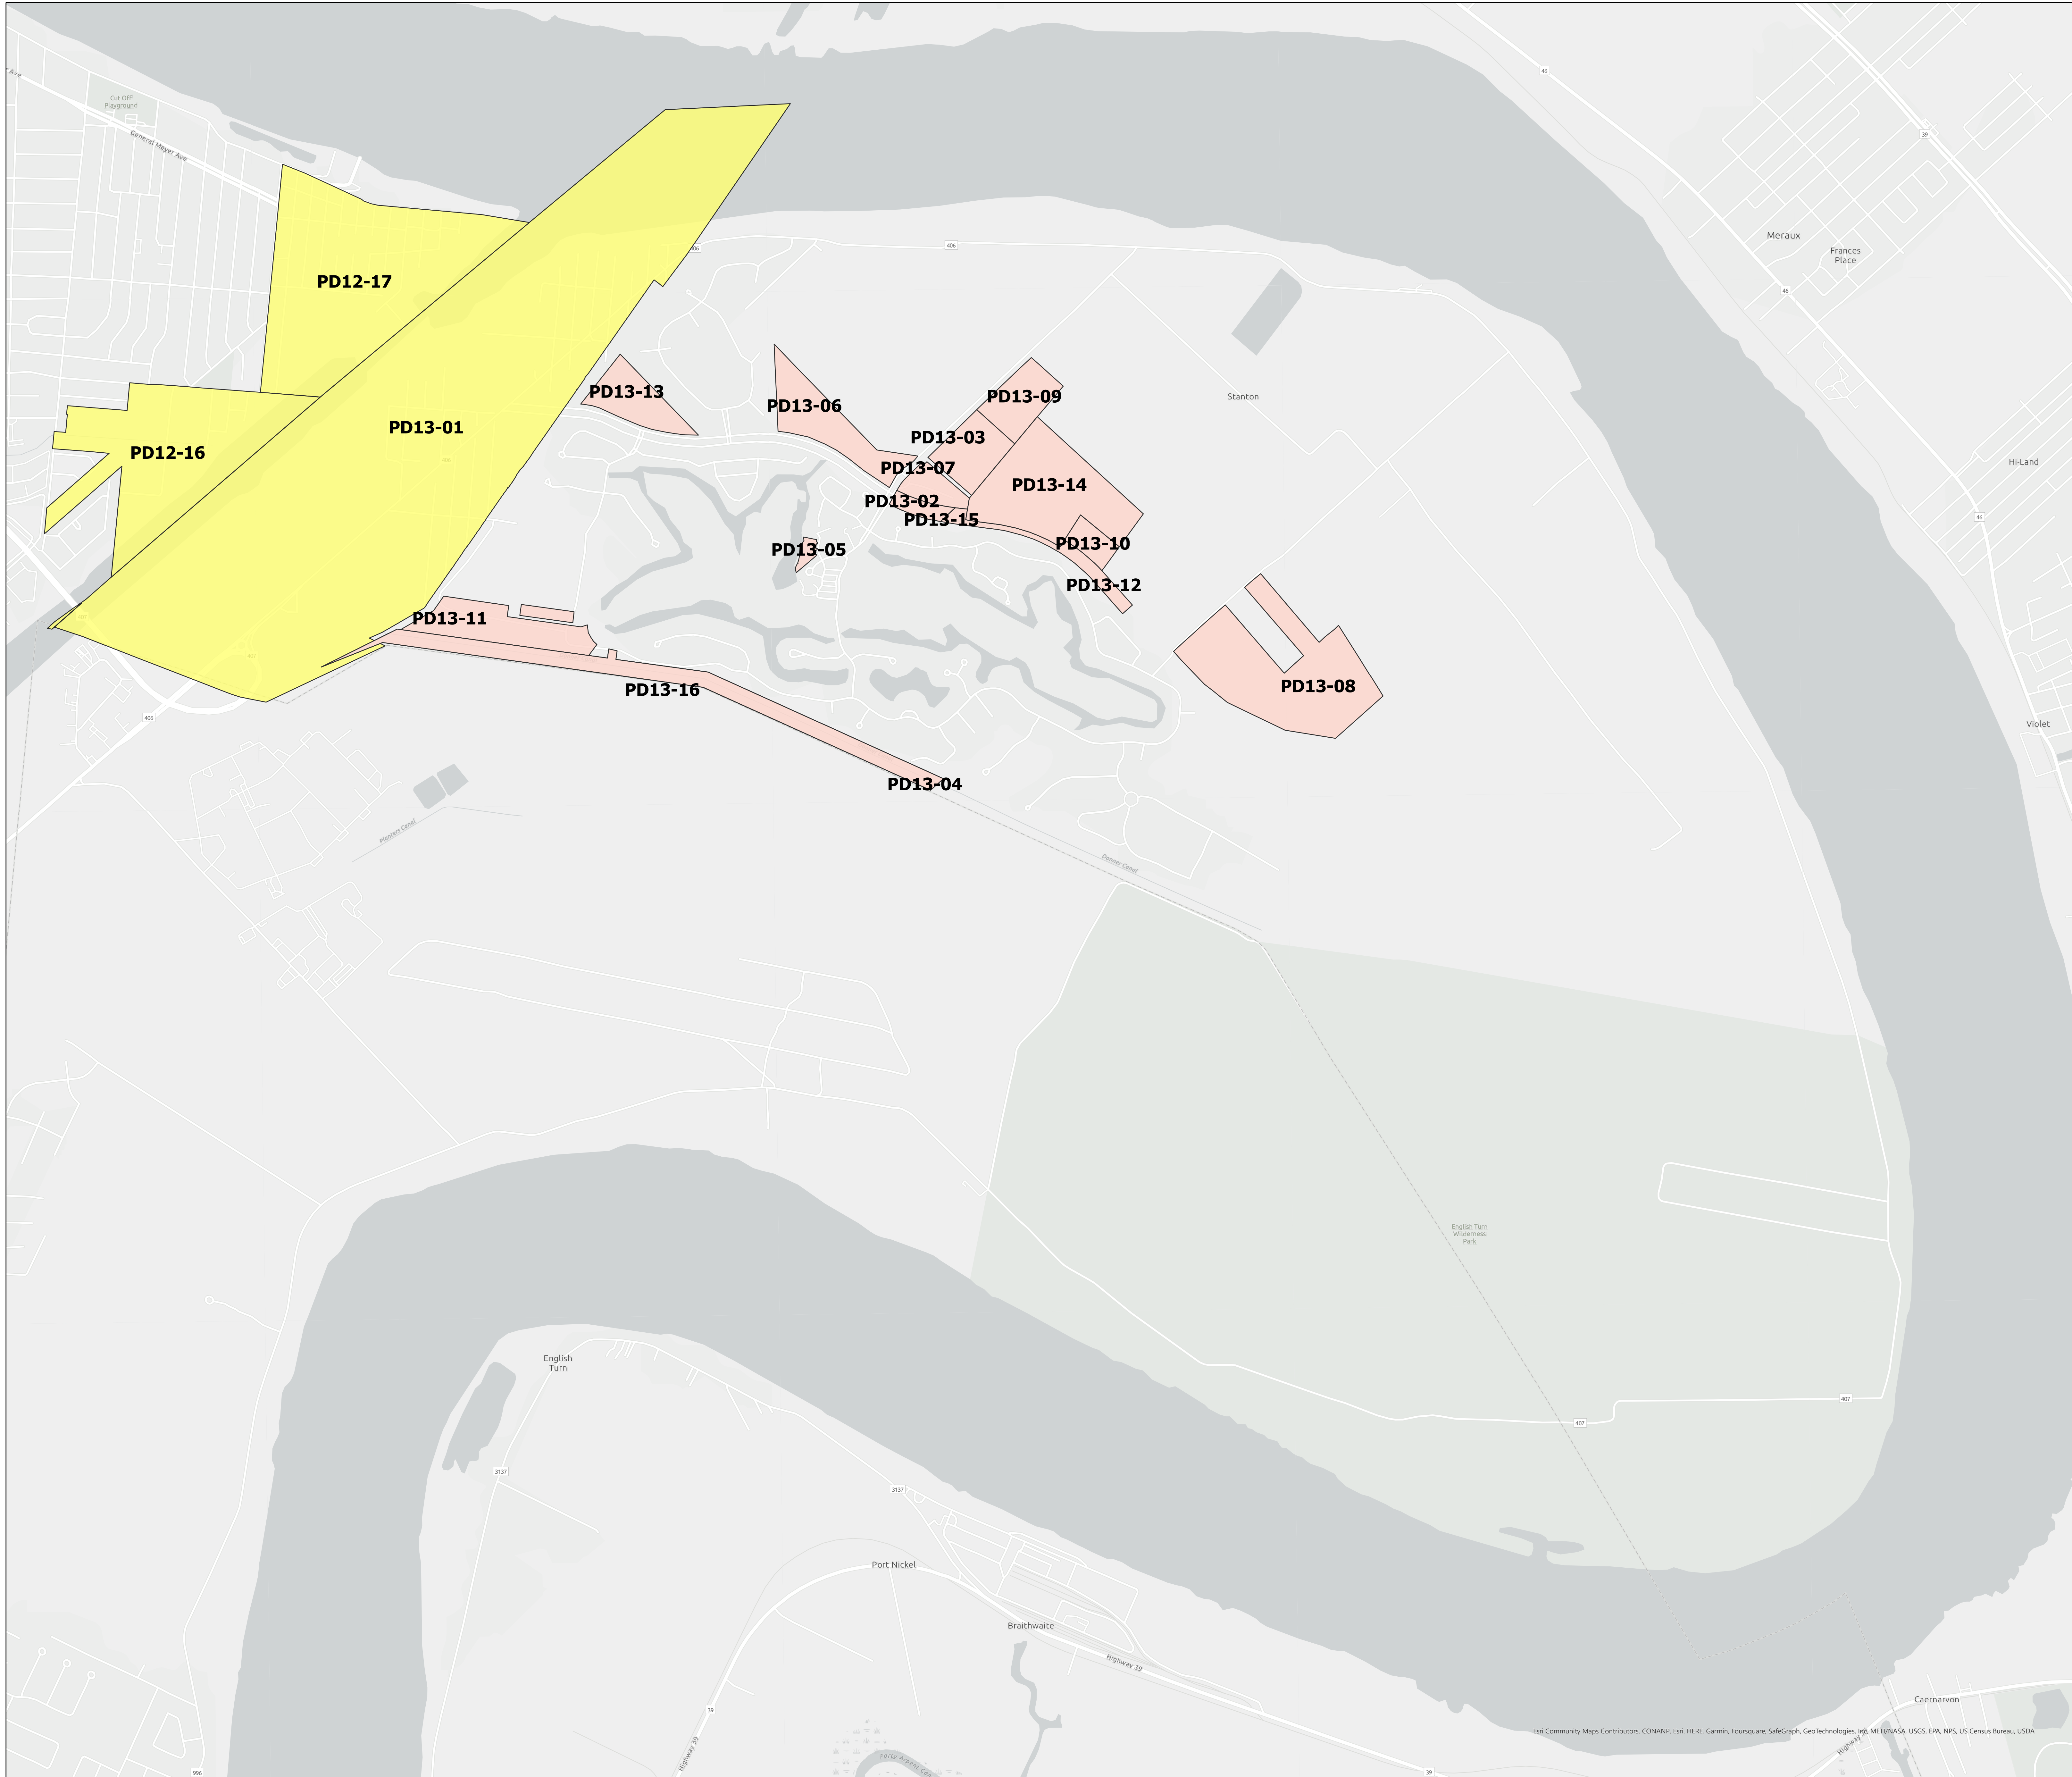

Proposed Future Land-Use Changes Planning District 13

Figure	Current FLUM	Proposed FLUM	Address	Requestor
PD12-16	Planned Development Area	Residential Low Density Post-War	Lower Algiers	CPC & Council District C
PD12-17	Residential Single-Family Post War	Residential Low Density Post-War	Bennett Street/ Intercoastal	CPC
PD13-01	Planned Development Area	Residential Low Density Post-War	Lower Algiers	CPC & Council District C
PD13-02	Neighborhood Commercial	Residential Semi-Rural Single-Family OR Residential Single-Family Post-War	53 English Turn Dr	Council District C
PD13-03	Neighborhood Commercial	Residential Semi-Rural Single-Family OR Residential Single-Family Post-War	1900 Stanton Rd	Council District C
PD13-04	Residential Multi-Family Post-War	Residential Semi-Rural Single-Family OR Residential Single-Family Post-War	3 Donner Canal	Council District C
PD13-05	Residential Multi-Family Post-War	Residential Semi-Rural Single-Family OR Residential Single-Family Post-War	5 Golf Club Villa	Council District C
PD13-06	Neighborhood Commercial	Residential Semi-Rural Single-Family OR Residential Single-Family Post-War	5000 English Turn Pkwy	Council District C
PD13-07	Neighborhood Commercial	Residential Semi-Rural Single-Family OR Residential Single-Family Post-War	5 English Turn Pkwy	Council District C
PD13-08	Neighborhood Commercial	Residential Semi-Rural Single-Family OR Residential Single-Family Post-War	64109 Arpent Rd	Council District C
PD13-09	Residential Multi-Family Post-War	Residential Semi-Rural Single-Family OR Residential Single-Family Post-War	13681 Public Road	Council District C
PD13-10	Residential Multi-Family Post-War	Residential Semi-Rural Single-Family OR Residential Single-Family Post-War	6 English Turn Dr	Council District C
PD13-11	Residential Multi-Family Post-War	Residential Semi-Rural Single-Family OR Residential Single-Family Post-War	97 Donner Canal	Council District C
PD13-12	Residential Single-Family Post-War	Residential Semi-Rural Single-Family OR Residential Single-Family Post-War	8 English Turn Dr	Council District C
PD13-13	Residential Multi-Family Post-War	Residential Semi-Rural Single-Family OR Residential Single-Family Post-War	1 English Turn Pkwy	Council District C
PD13-14	Residential Multi-Family Post-War	Residential Semi-Rural Single-Family OR Residential Single-Family Post-War	999999 Arpent Road	Council District C
PD13-15	Neighborhood Commercial	Residential Semi-Rural Single-Family OR Residential Single-Family Post-War	53 English Turn Dr	Council District C
PD13-16	Residential Multi-Family Post-War	Residential Semi-Rural Single-Family OR Residential Single-Family Post-War	3 Donner Canal St	Council District C