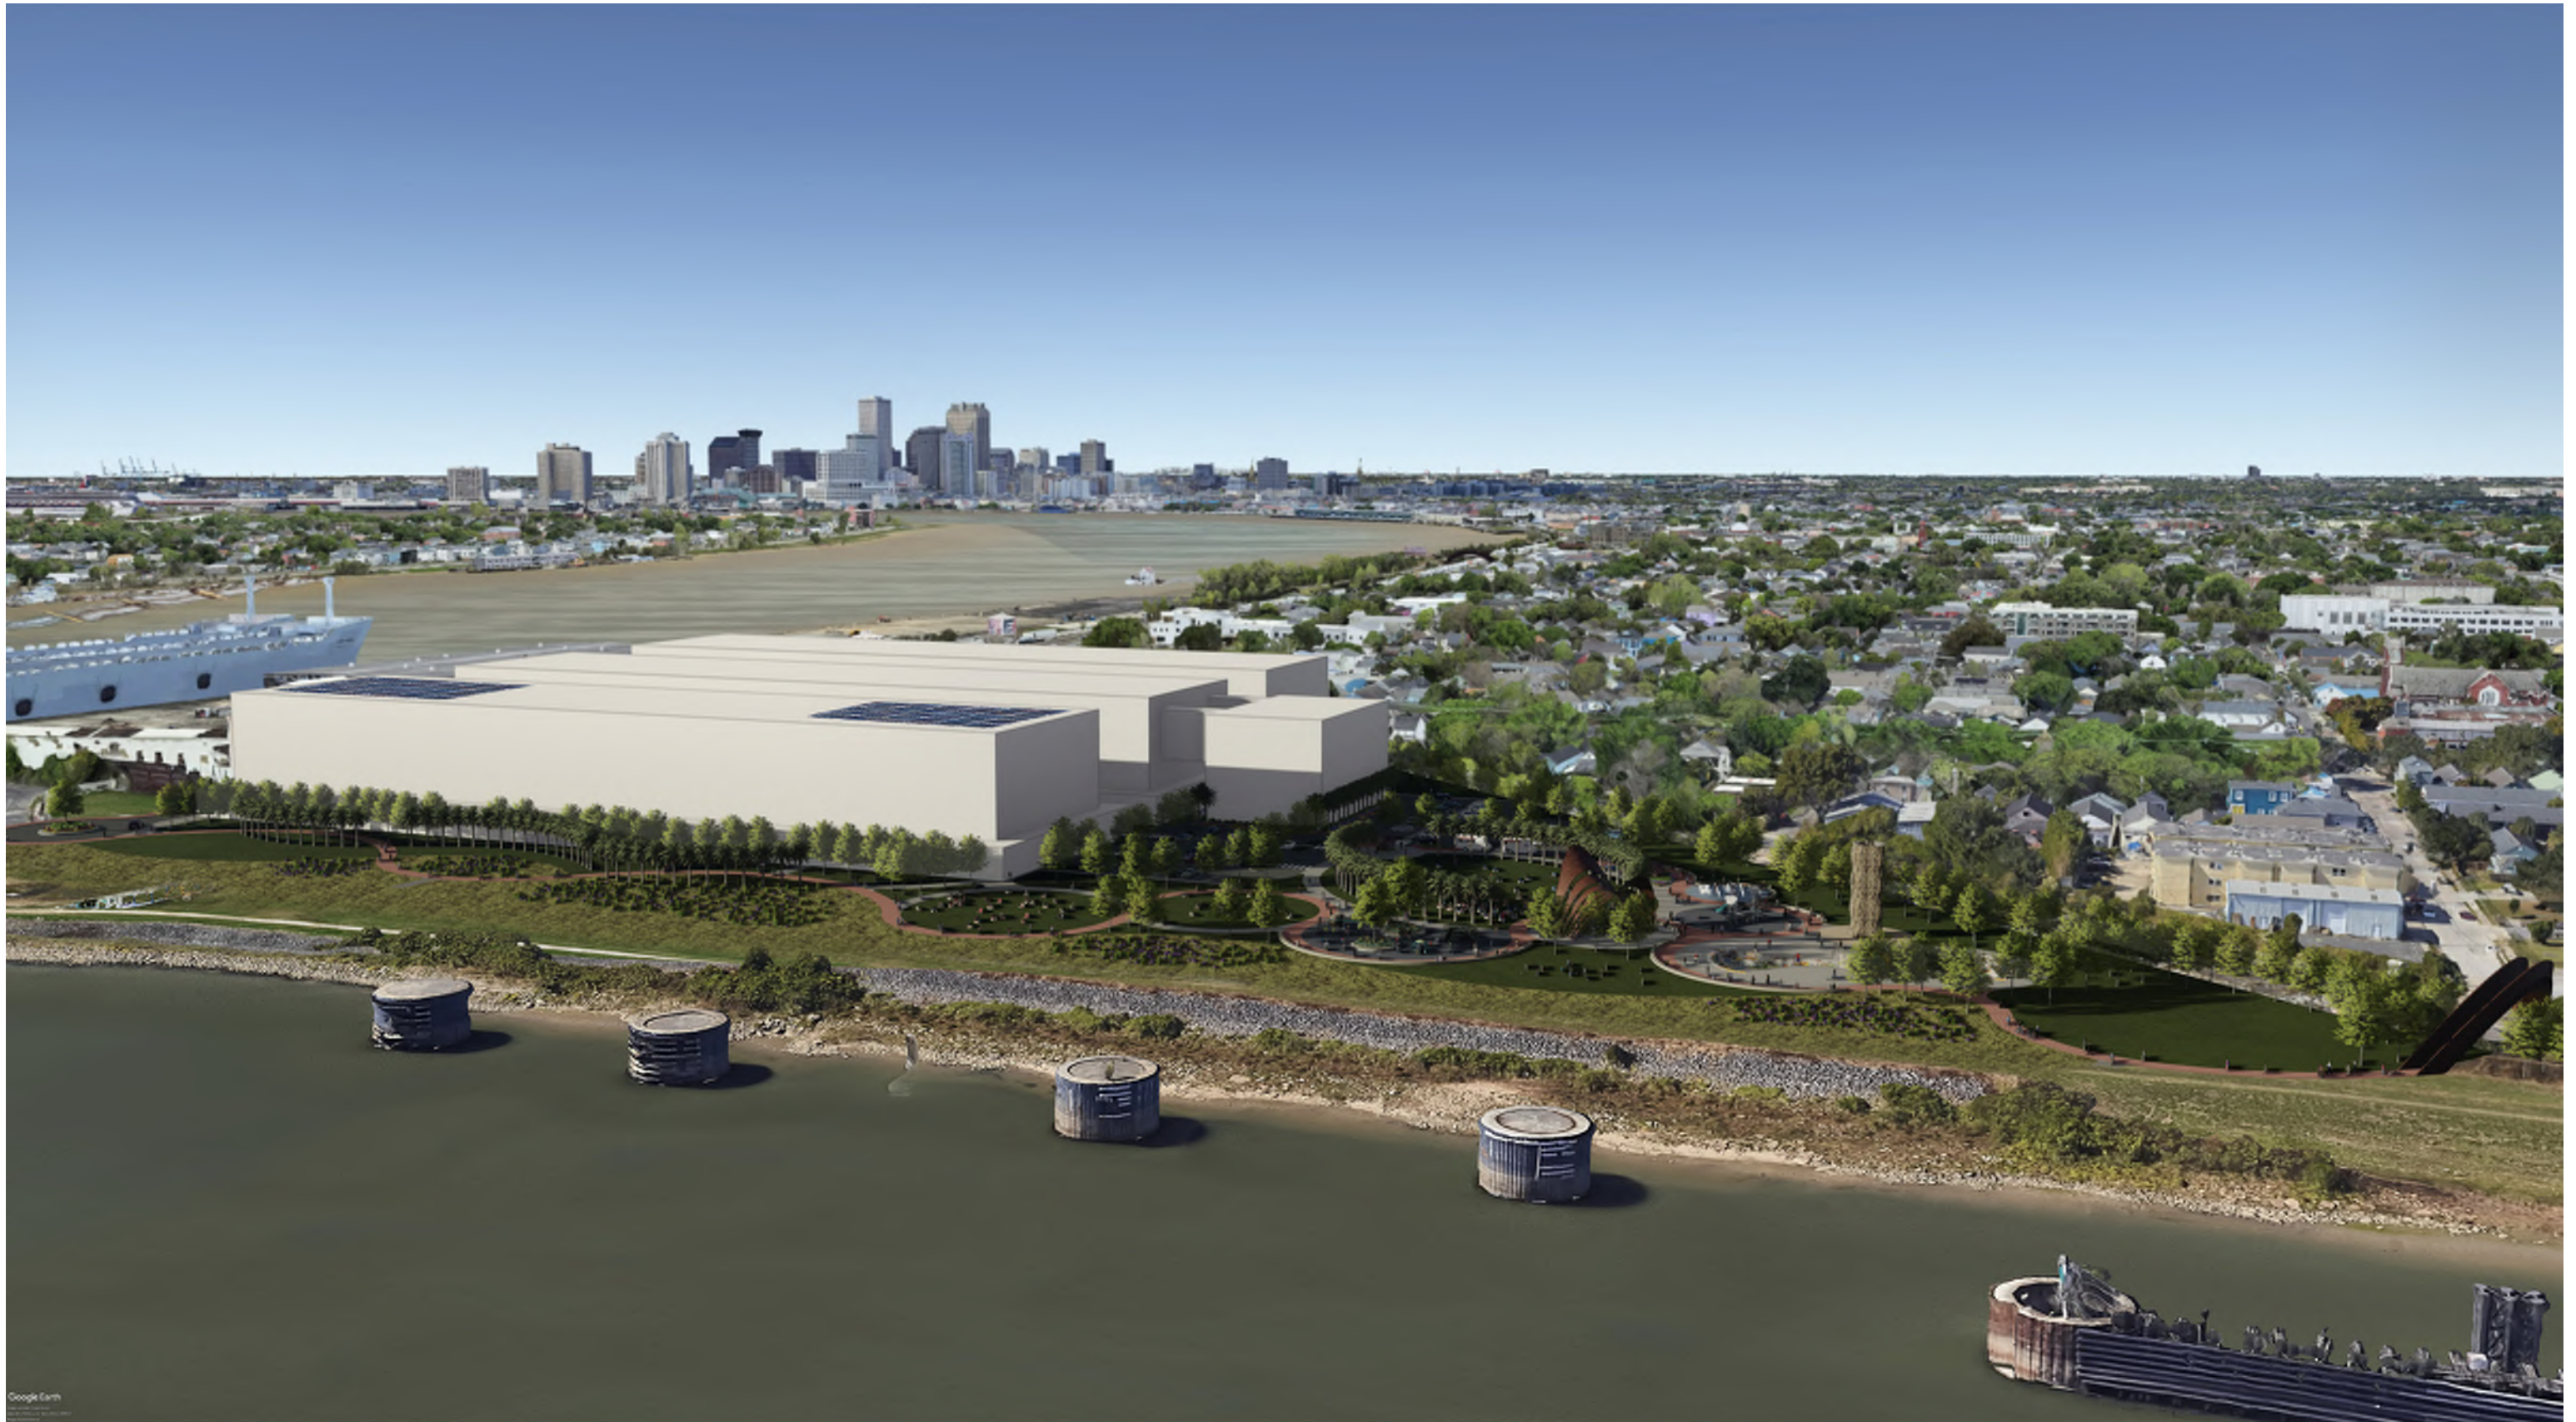

Relationship to Downtown

KSU TAB Project in New Orleans, Louisiana

New Orleans, Louisiana

ISSUE DATE: March 19, 2024
All drawings are preliminary and subject to change.
© 2024 Hitchcock Design Group

PREPARED FOR

TAB
Technical Assistance
to Brownfields

Kansas State
University
- Technical
Assistance to
Brownfields