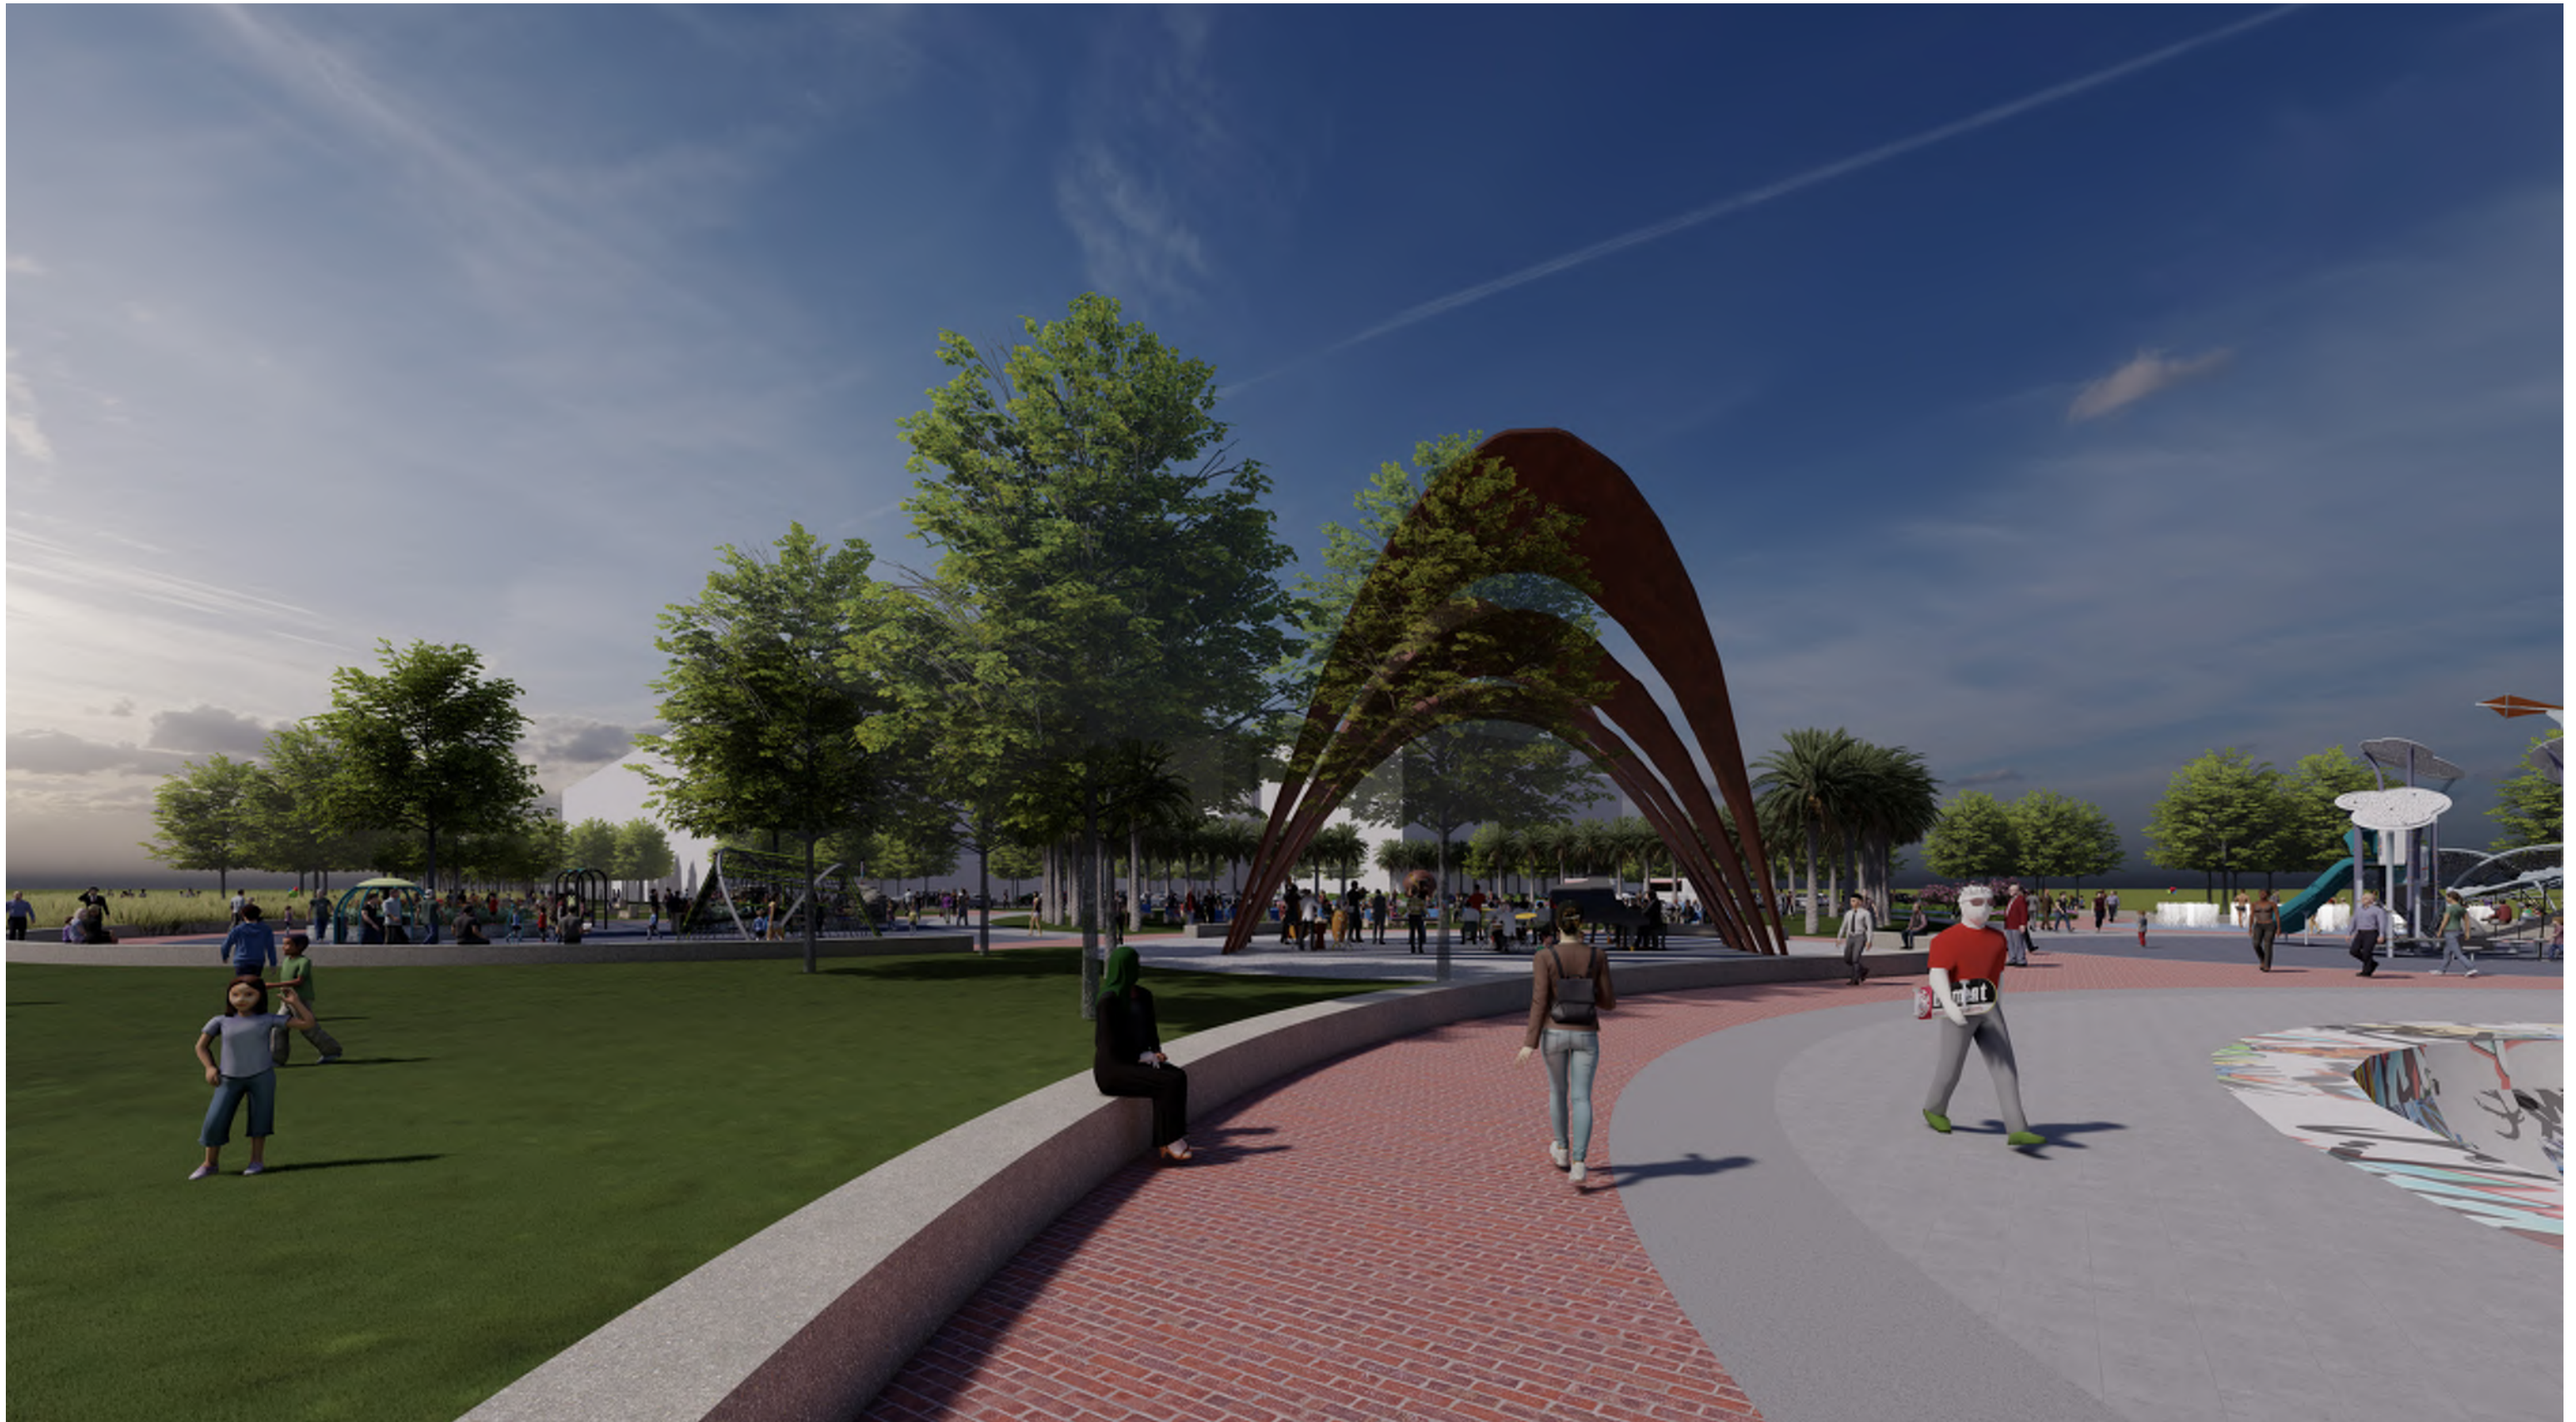

Site Perspective 4

KSU TAB Project in New Orleans, Louisiana

New Orleans, Louisiana

ISSUE DATE: March 19, 2024
All drawings are preliminary and subject to change.
© 2024 Hitchcock Design Group

PREPARED FOR

TAB
Technical Assistance
to Brownfields

Kansas State
University
- Technical
Assistance to
Brownfields