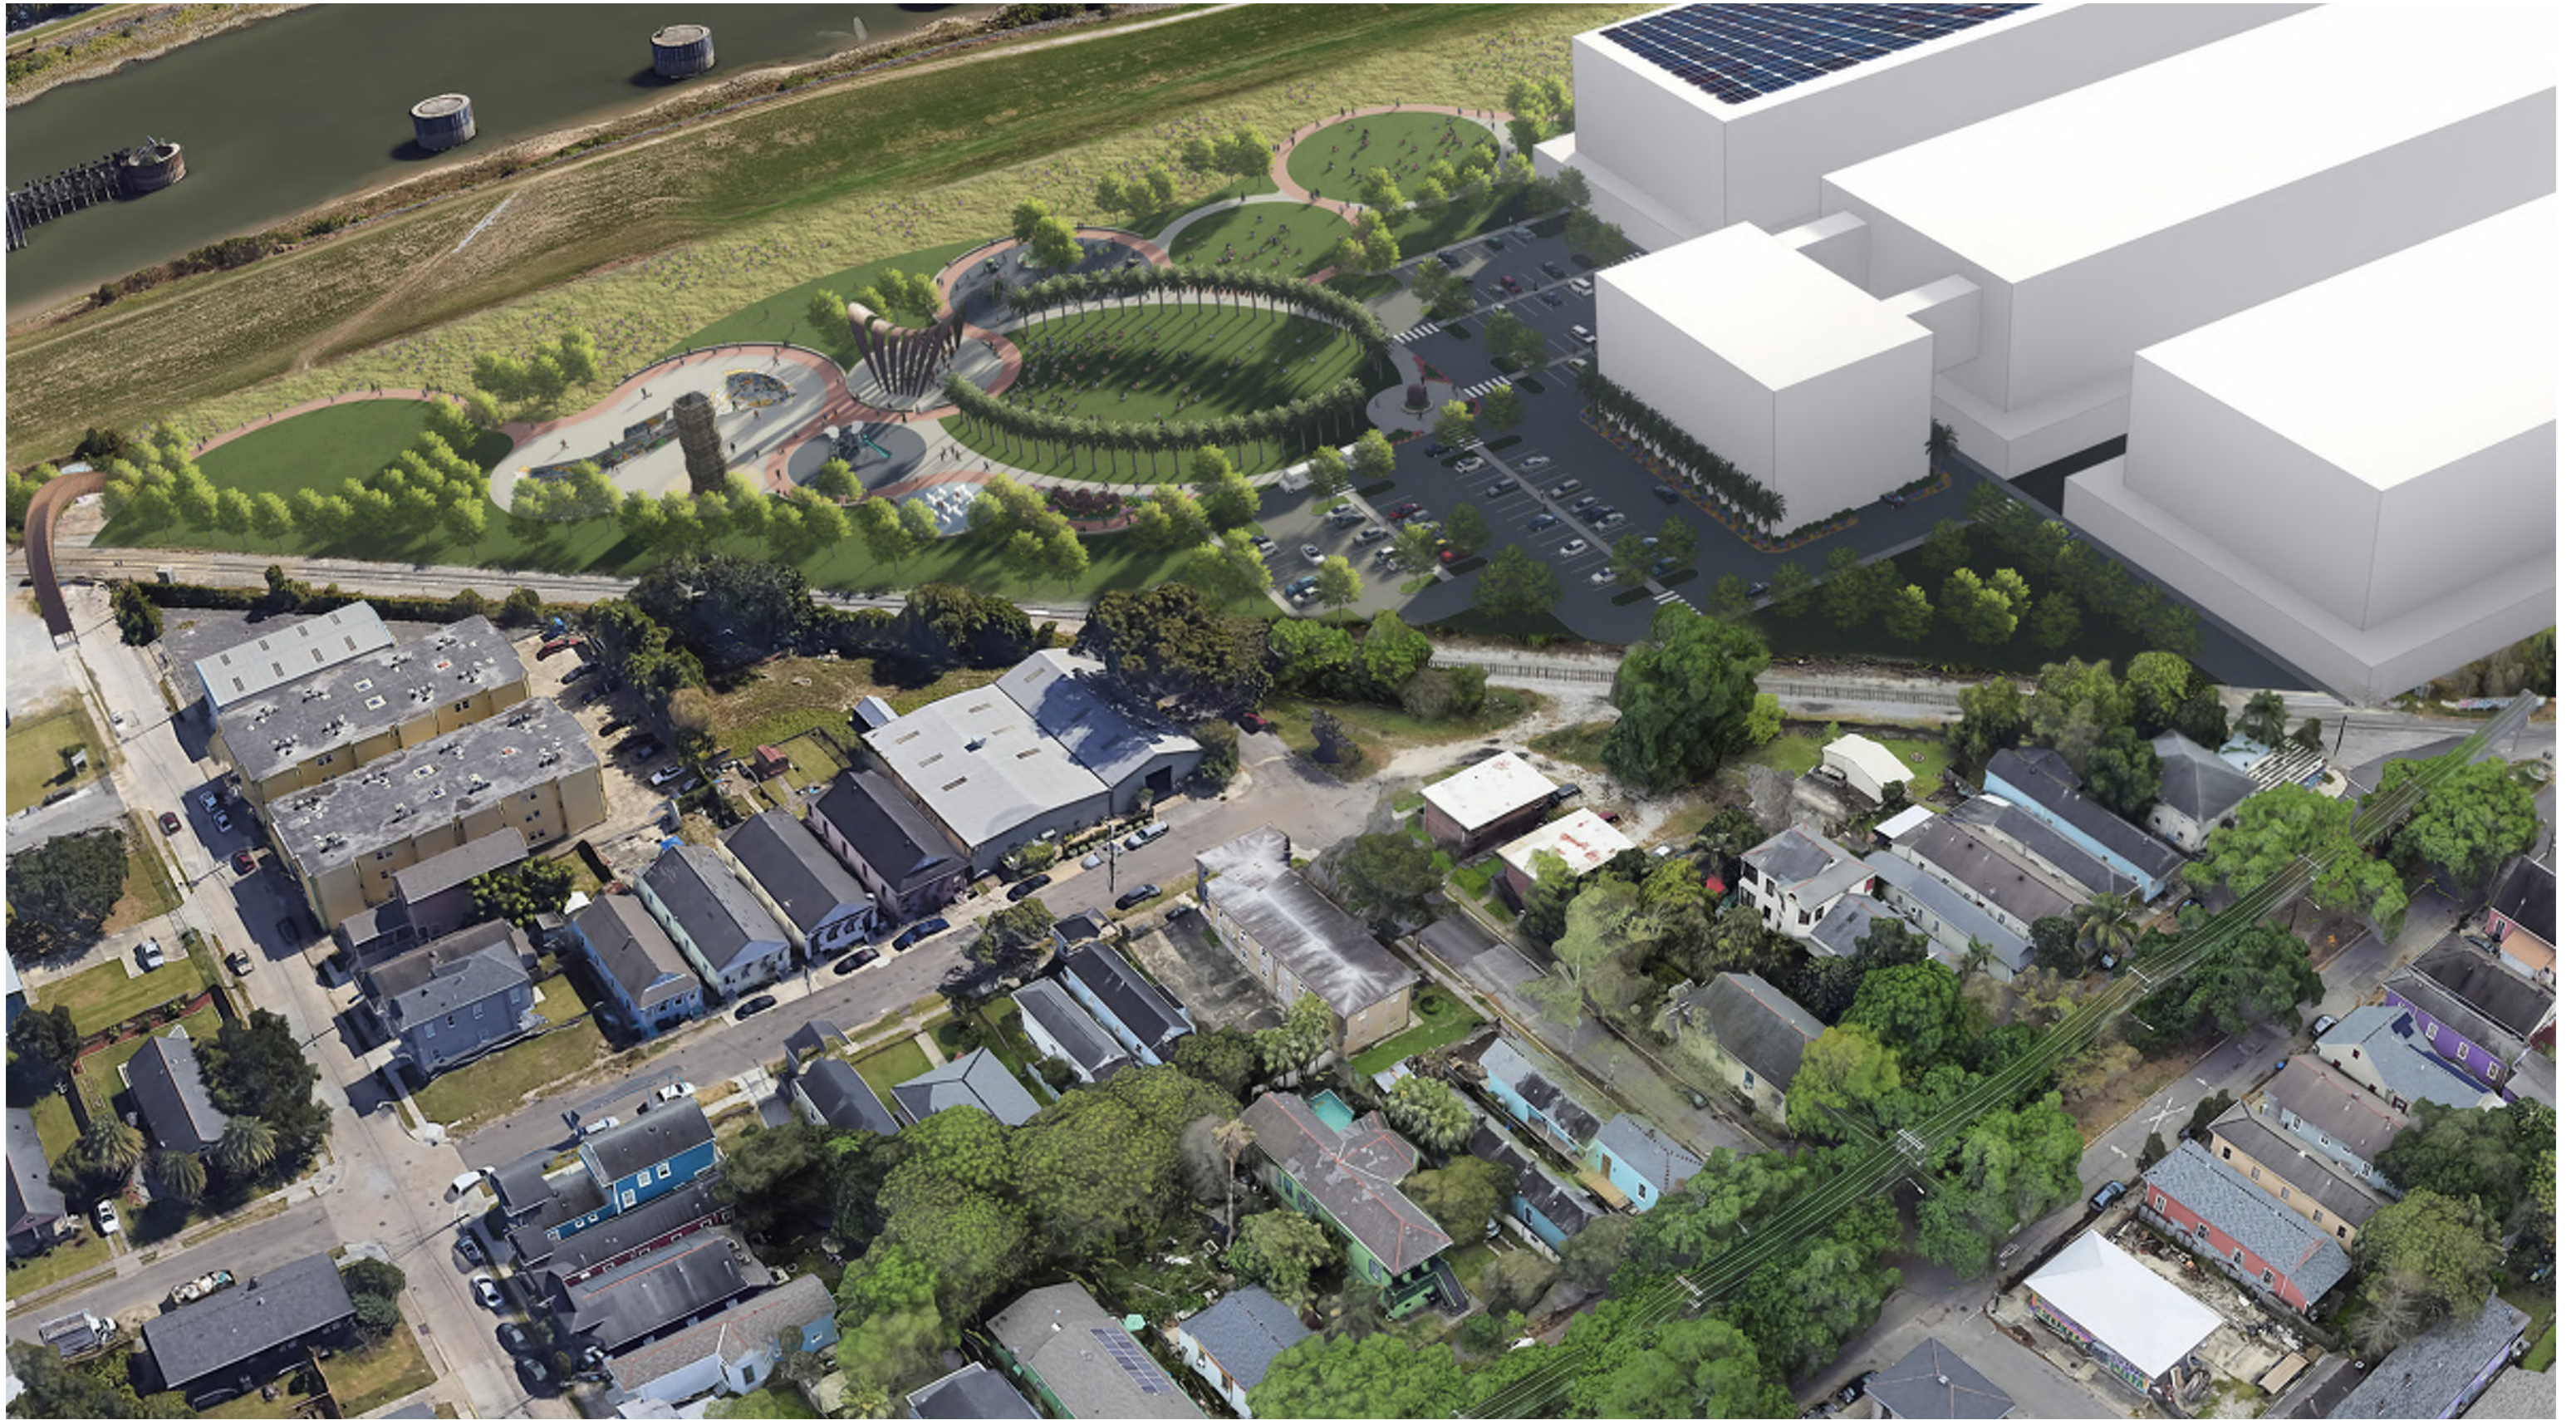

Relationship to Neighborhood

KSU TAB Project in New Orleans, Louisiana

New Orleans, Louisiana

ISSUE DATE: March 19, 2024
All drawings are preliminary and subject to change.
© 2024 Hitchcock Design Group

PREPARED FOR

TAB
Technical Assistance
to Brownfields

Kansas State
University
- Technical
Assistance to
Brownfields