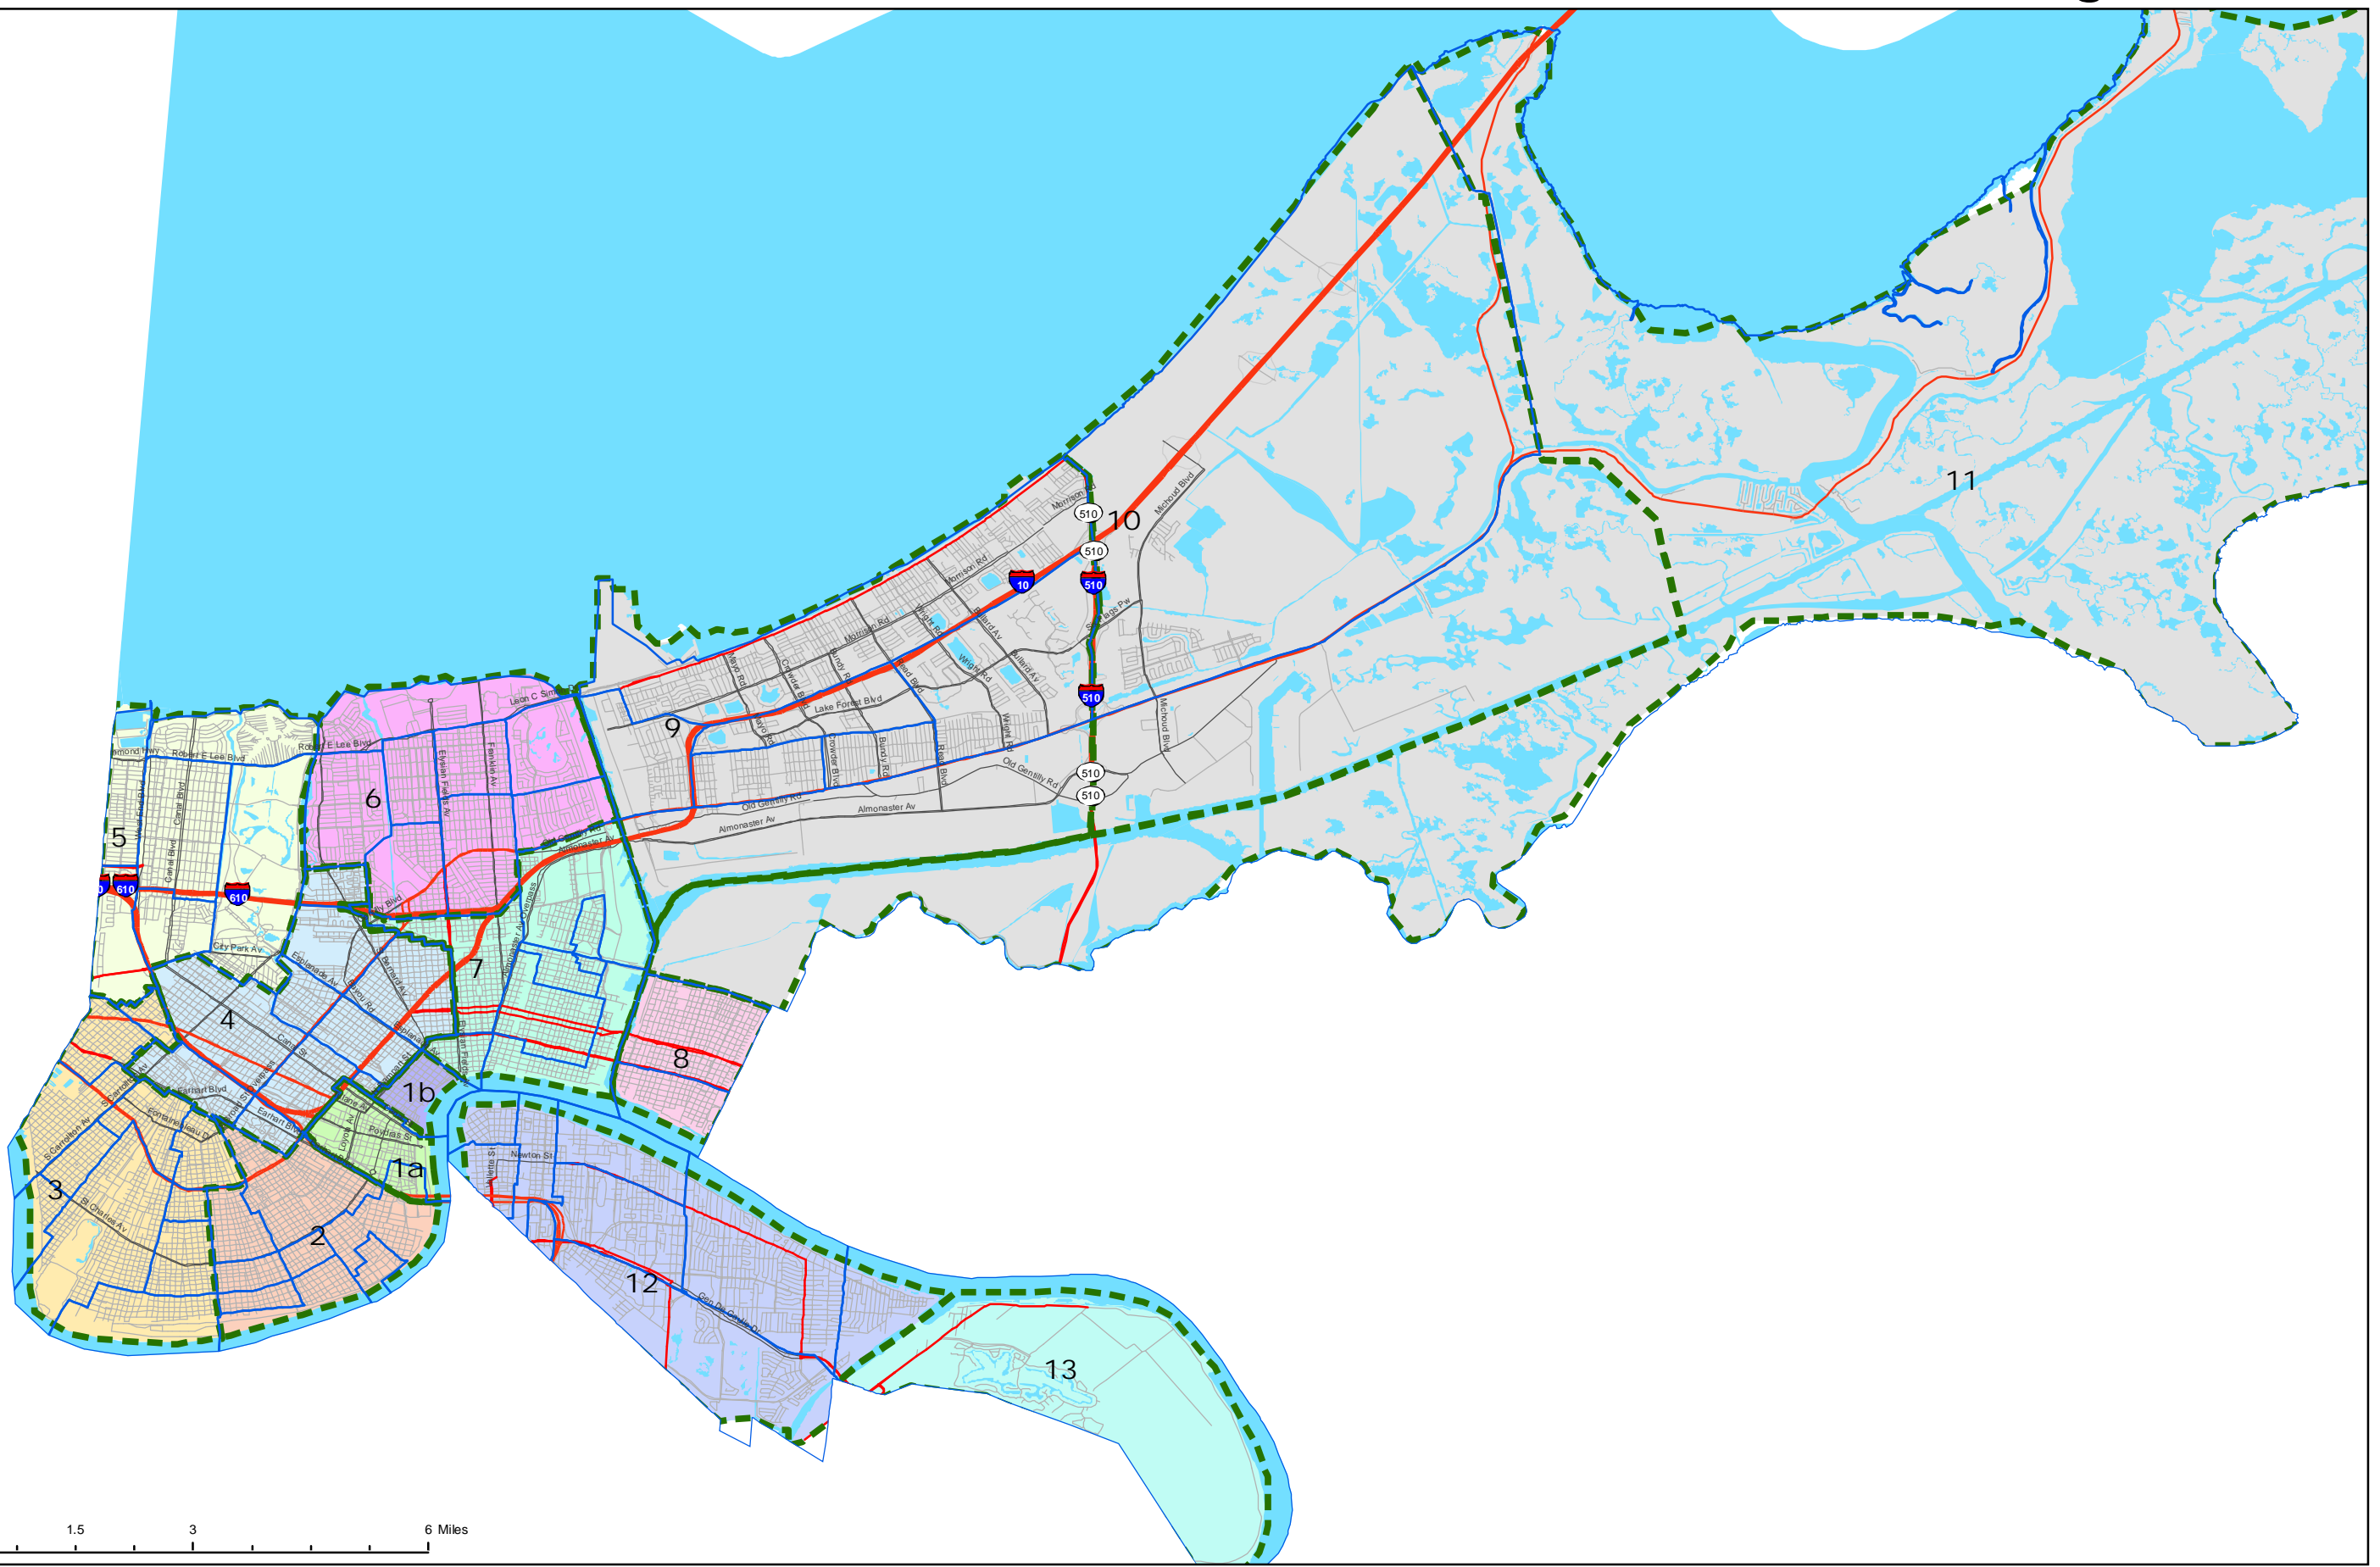

# Planning Districts

Mayor's Office of Technology  
GIS Department

### Legend

- Water
- Planning Districts**
  - Algiers
  - CBD, Warehouse District
  - Central City/Garden District
  - English Turn
  - Gentilly
  - Lakeview
  - Lower Ninth Ward/Holy Cross
  - Marigny, Bywater, St. Claude, St. Roch, Desire
  - Mid-City
  - New Orleans East
  - Uptown and Carrollton
  - Vieux Carre
- Street Segment Type**
  - Interstates
  - US Highways
  - State Highways
  - Major Roads
  - Local Roads
  - Secondary Roads
  - Neighborhoods

0 1.5 3 6 Miles