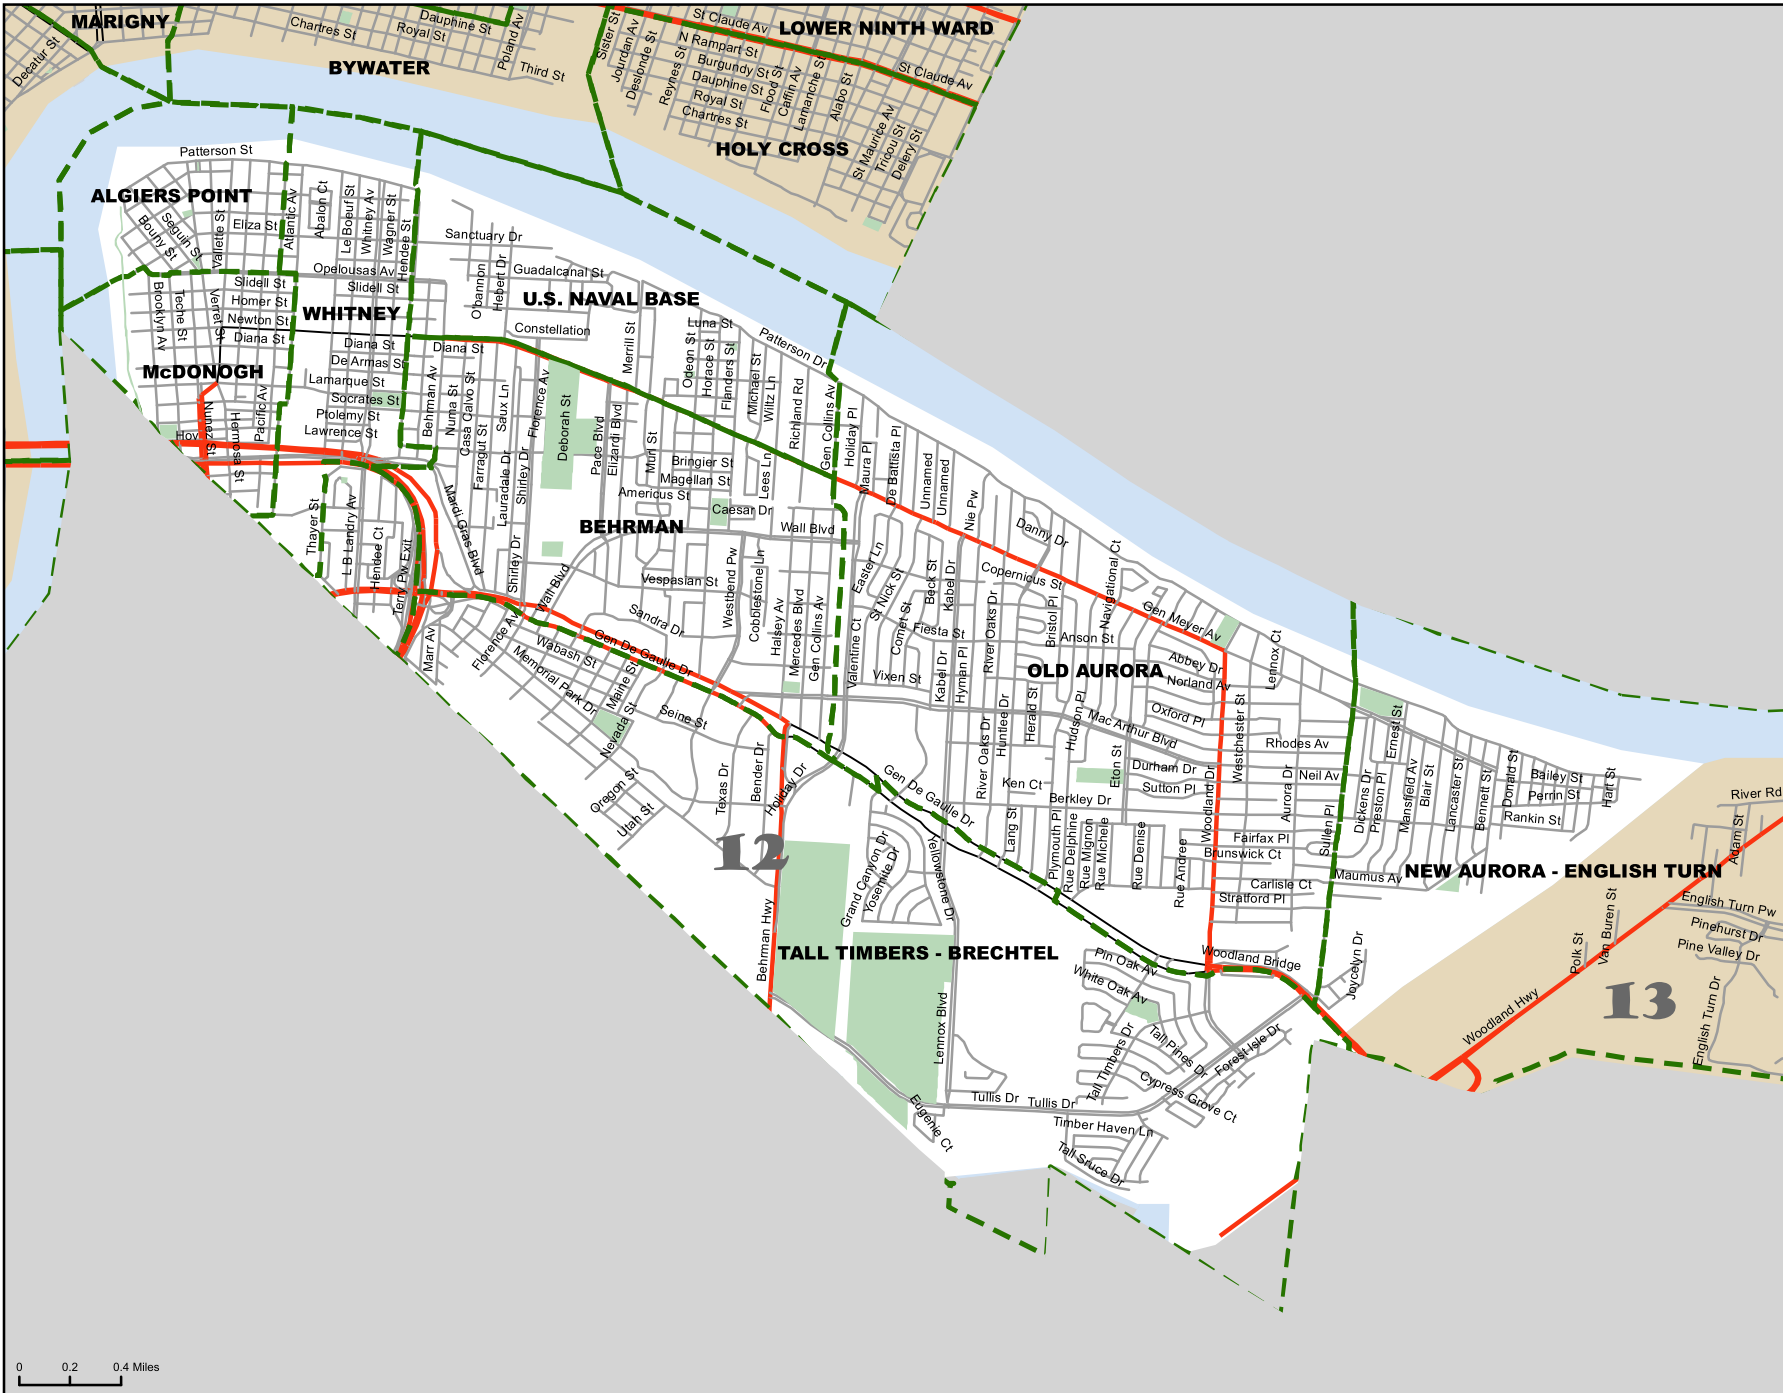

# Planning District 12

Mayor's Office of Technology  
GIS Department

## Legend

### Streets

#### Road Type

Highways

Major Roads

Local Roads

Neighborhoods

Parks

0 0.2 0.4 Miles