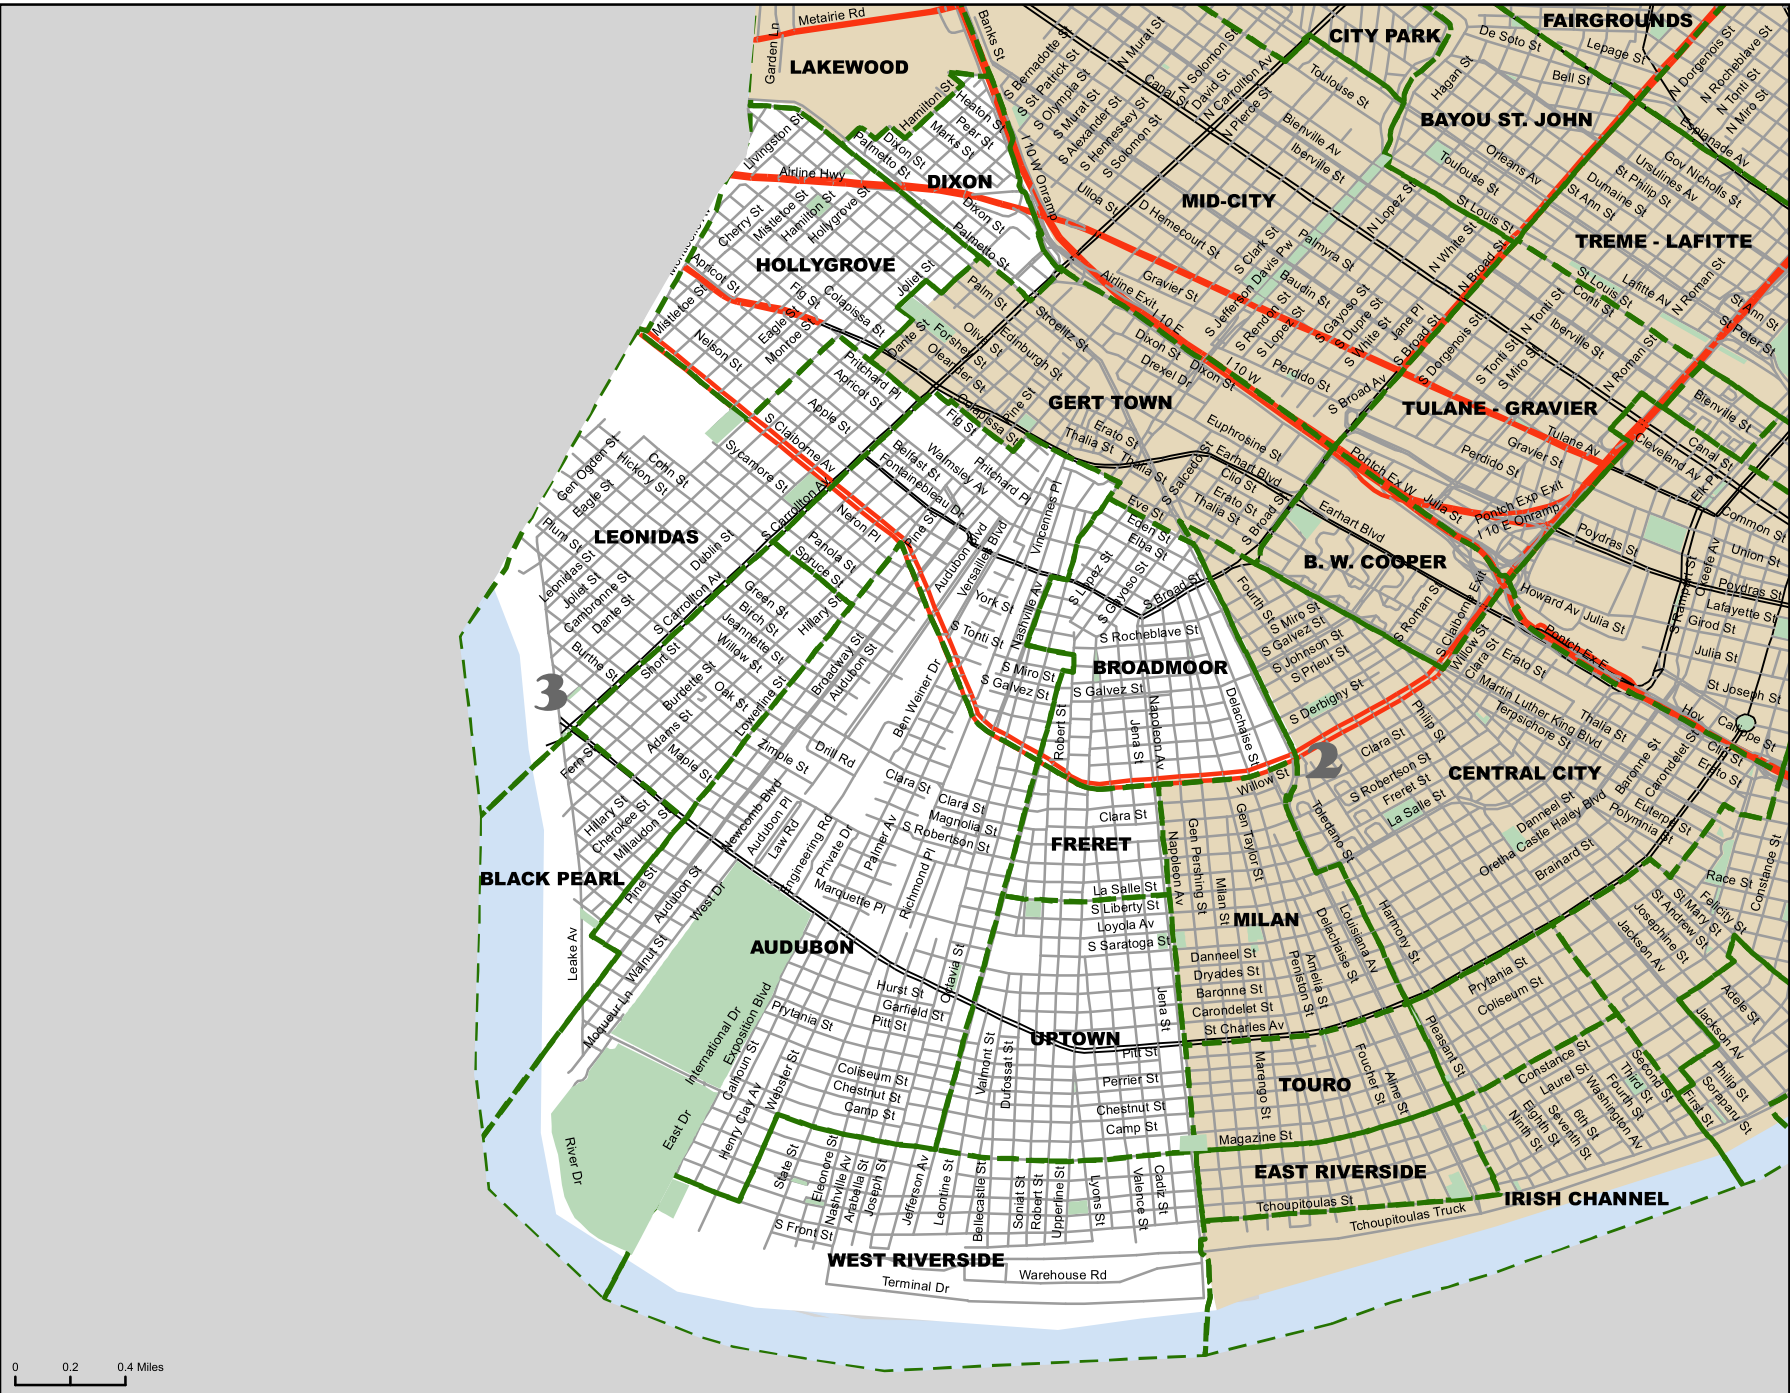

Planning District 3

Mayor's Office of Technology
GIS Department

Legend

Streets

Road Type

Highways

Major Roads

Local Roads

Neighborhoods

Parks

0 0.2 0.4 Miles