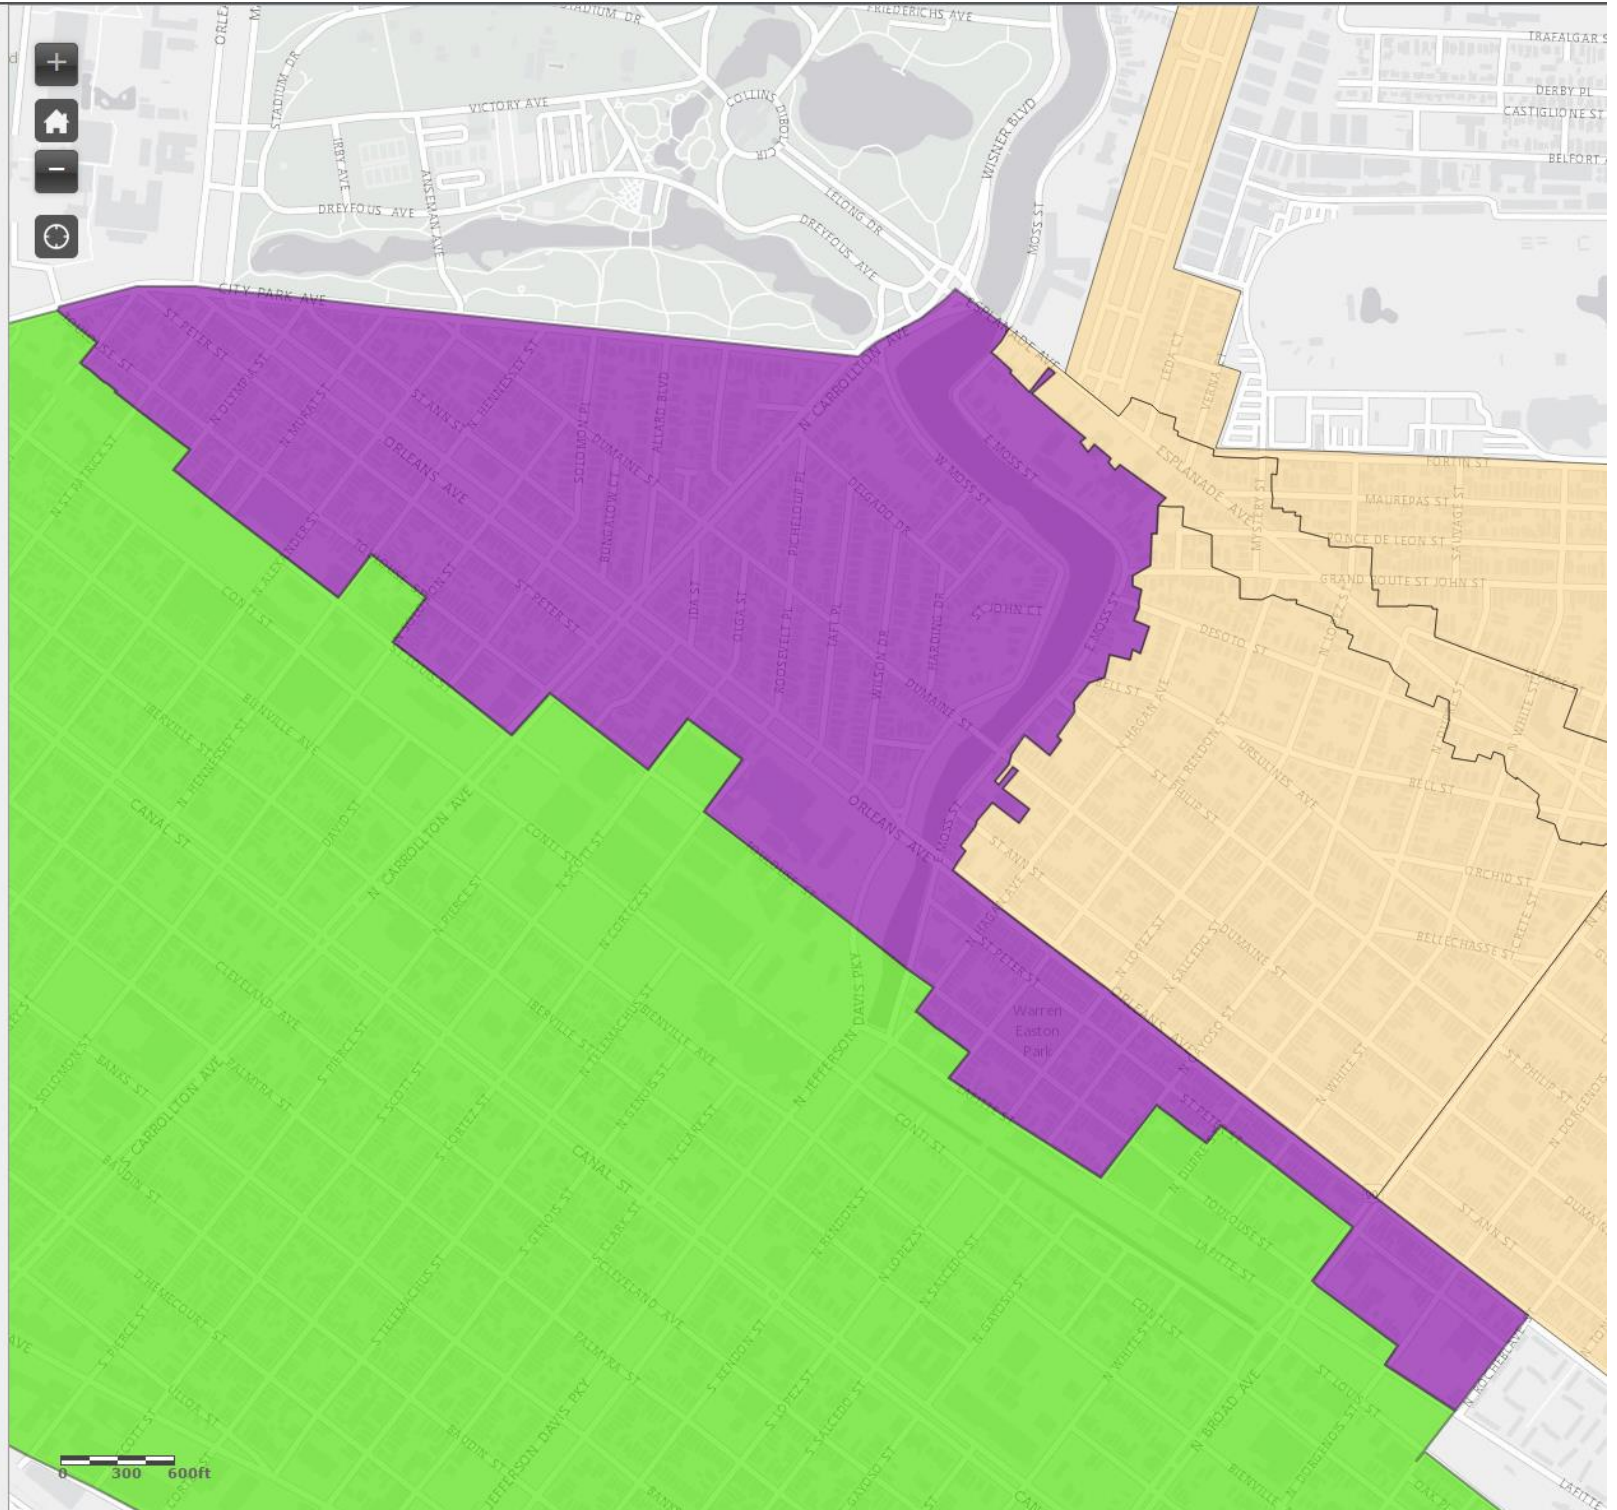

Recommended HDLC Districts

- Carrollton
- Uptown
- Mid-City
- Parkview

Current HDLC Local Historic Districts

0 300 600ft