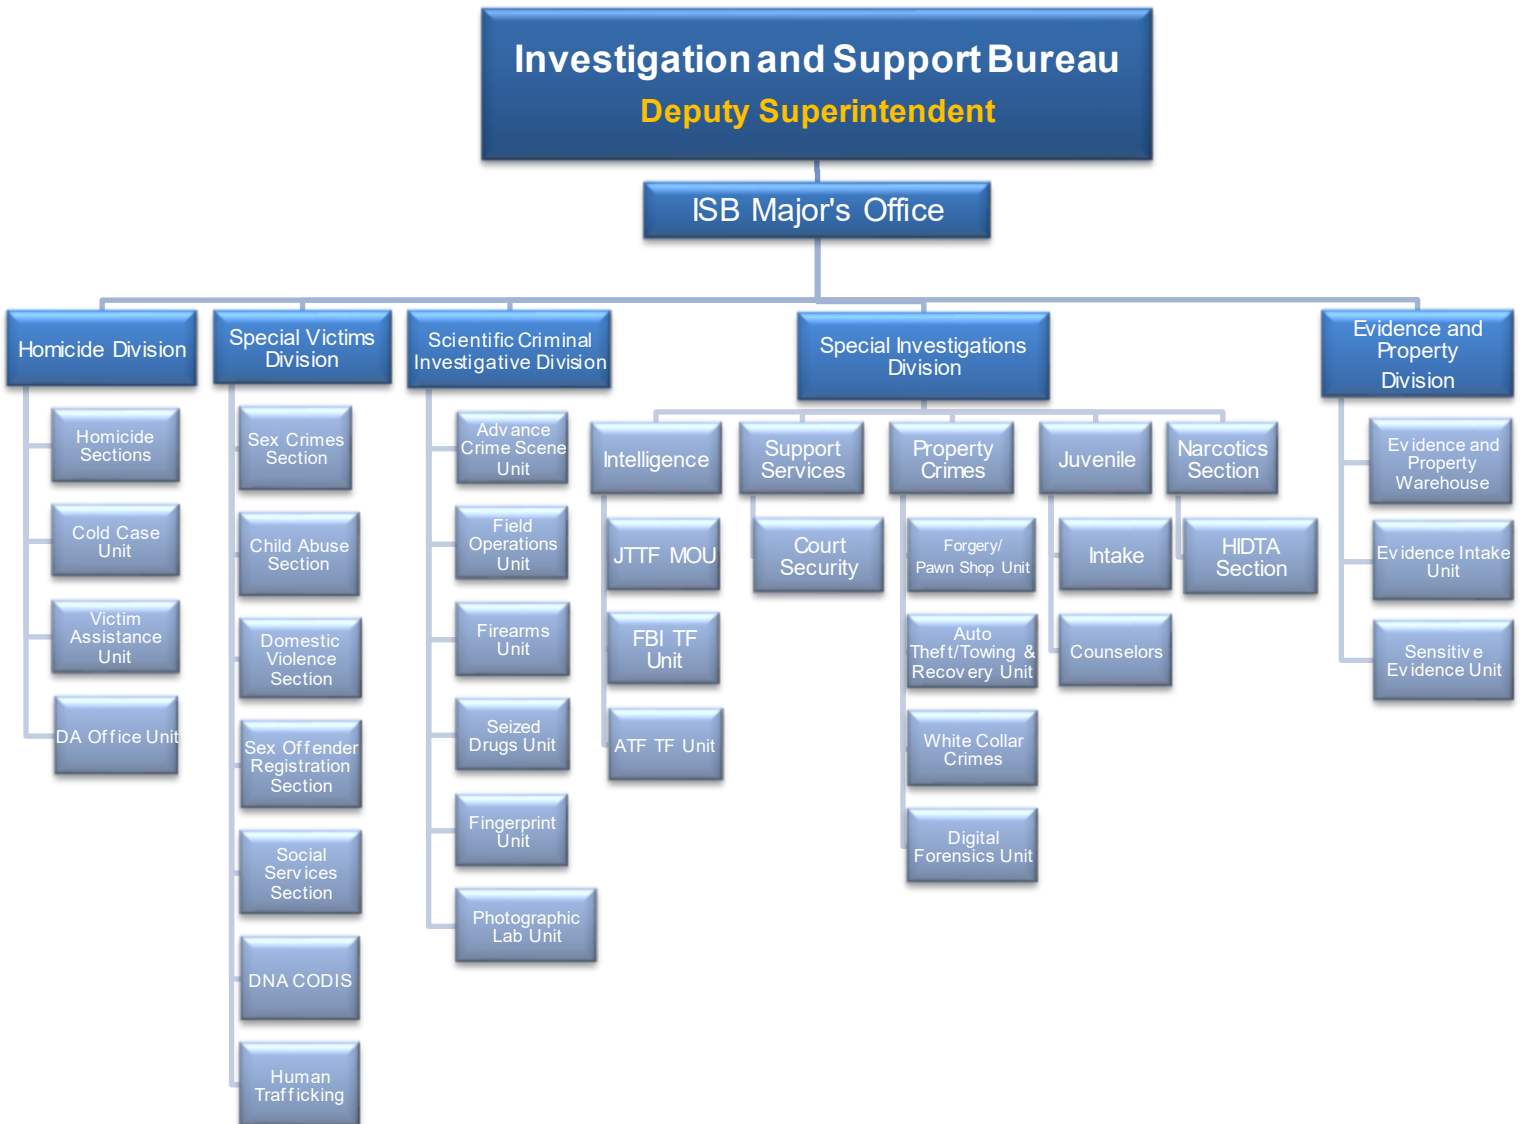

SEE ORGANIZATIONAL STRUCTURE BELOW

New Orleans Police Department

Office of the Superintendent

New Orleans Police Department

Field Operations Bureau

New Orleans Police Department

Investigation and Support Bureau