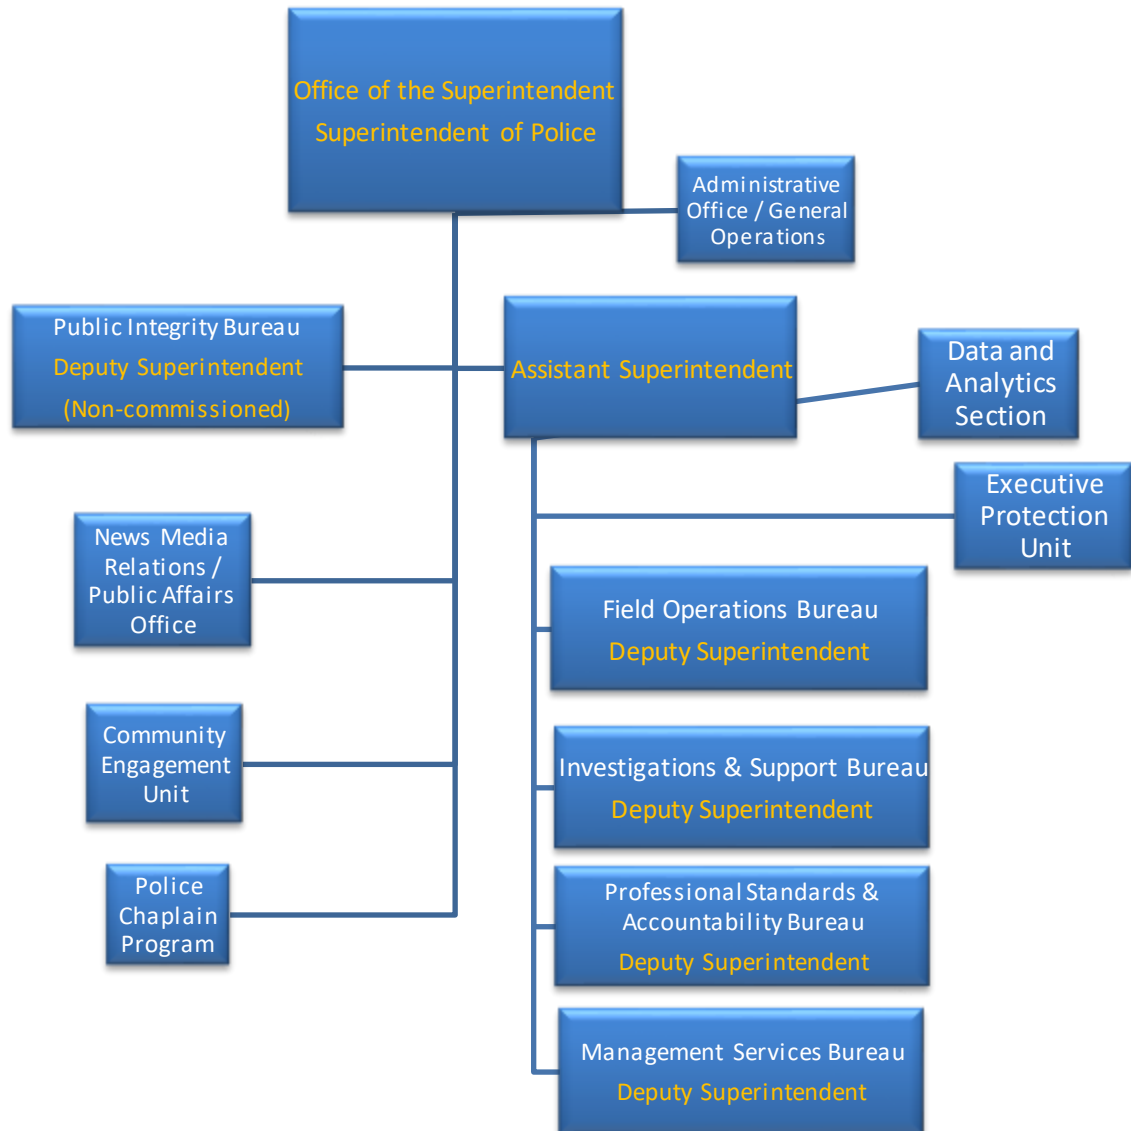

NEW ORLEANS POLICE DEPARTMENT OPERATIONS MANUAL

CHAPTER: 11.1

TITLE: ORGANIZATIONAL STRUCTURE

EFFECTIVE: 10/22/2017

**REVISED: 02/01/18, 07/29/18, 09/14/18, 04/15/19, 05/12/19, 11/15/19, 01/31/21, 7/2/2023,
3/9/2025, 05/03/26**

SEE ORGANIZATIONAL STRUCTURE BELOW

New Orleans Police Department

Office of the Superintendent

New Orleans Police Department

Field Operations Bureau

New Orleans Police Department

Investigation and Support Bureau