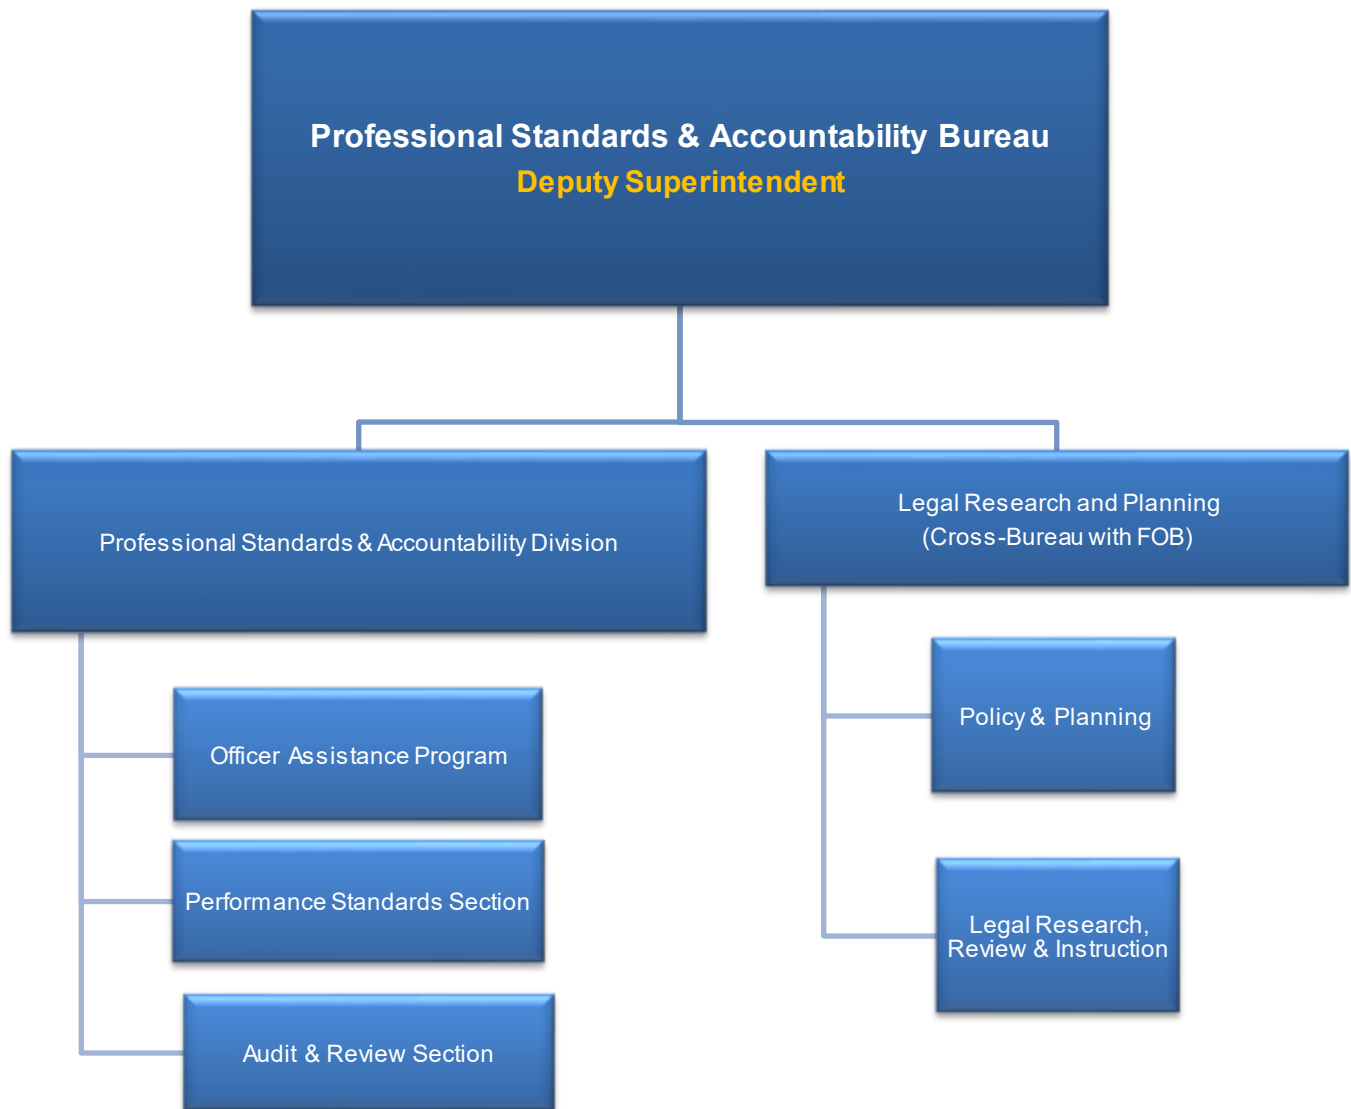

New Orleans Police Department

Professional Standards & Accountability Bureau