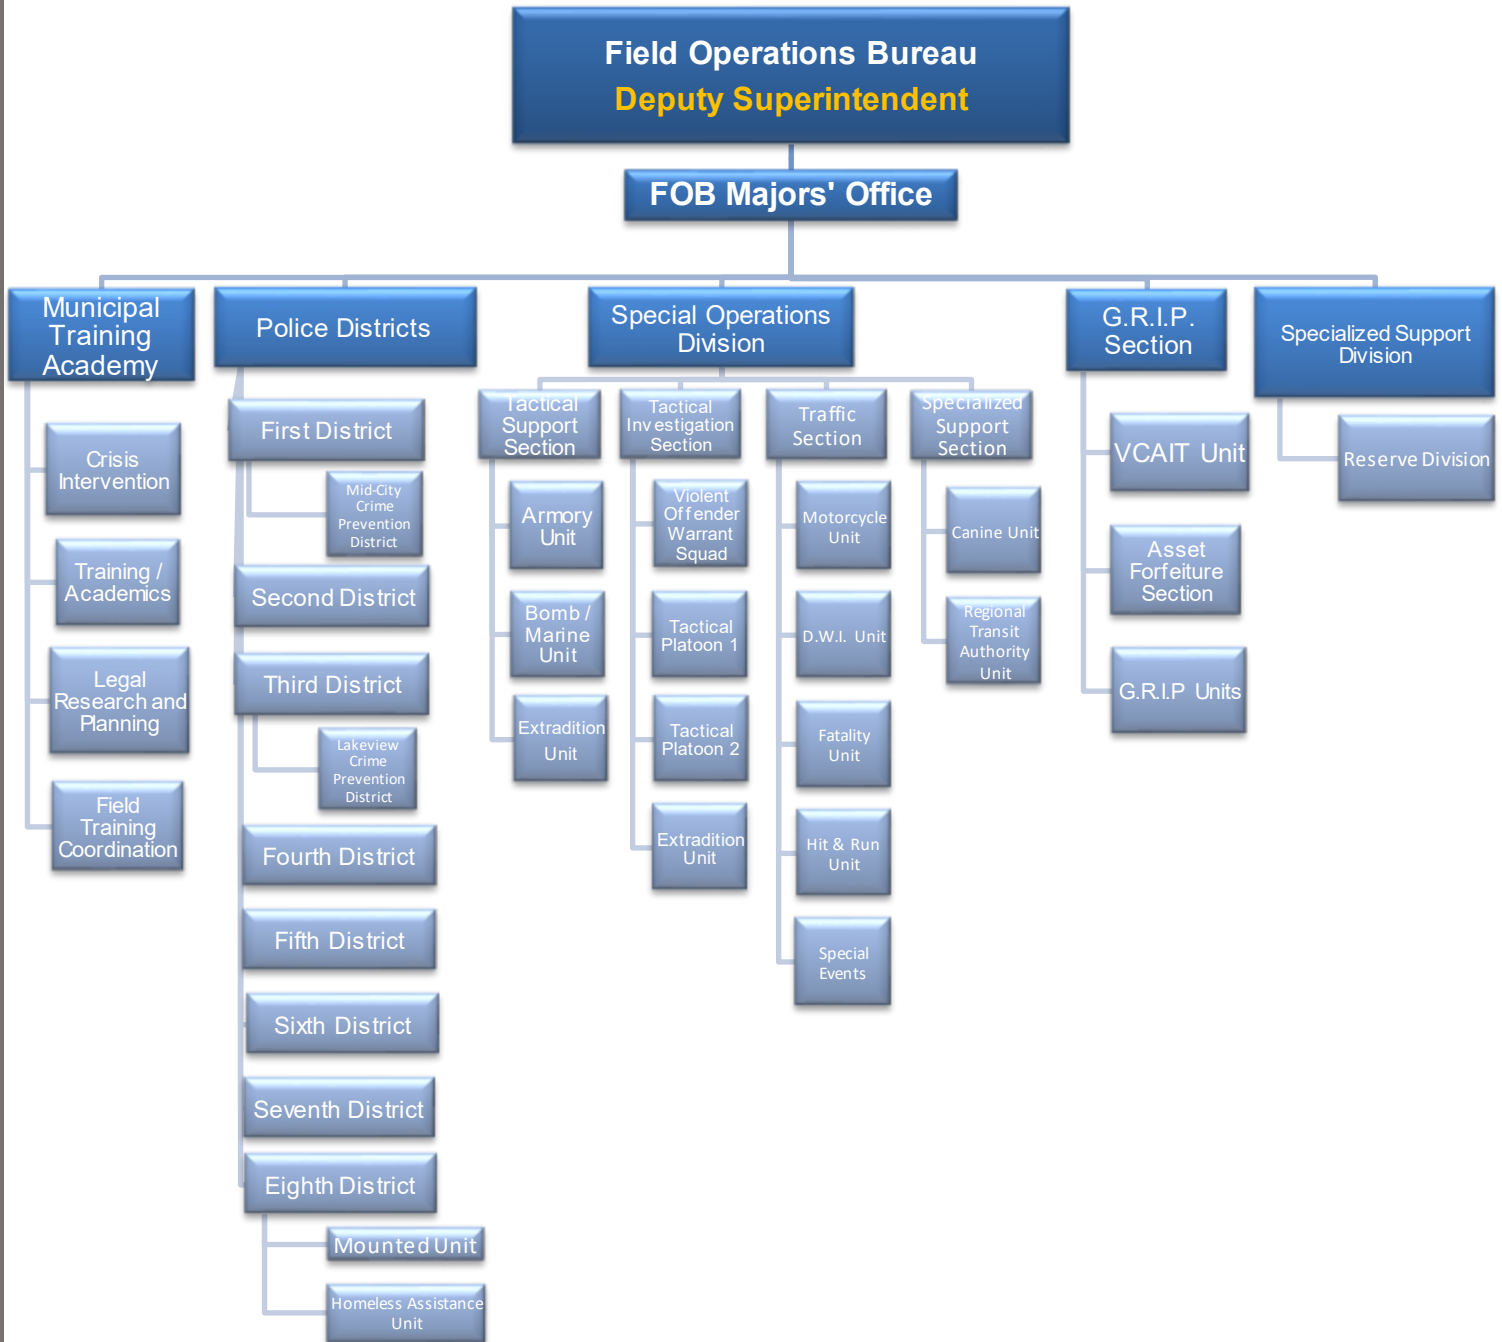

SEE ORGANIZATIONAL STRUCTURE BELOW

New Orleans Police Department

Office of the Superintendent

New Orleans Police Department

Field Operations Bureau

New Orleans Police Department

Investigation and Support Bureau