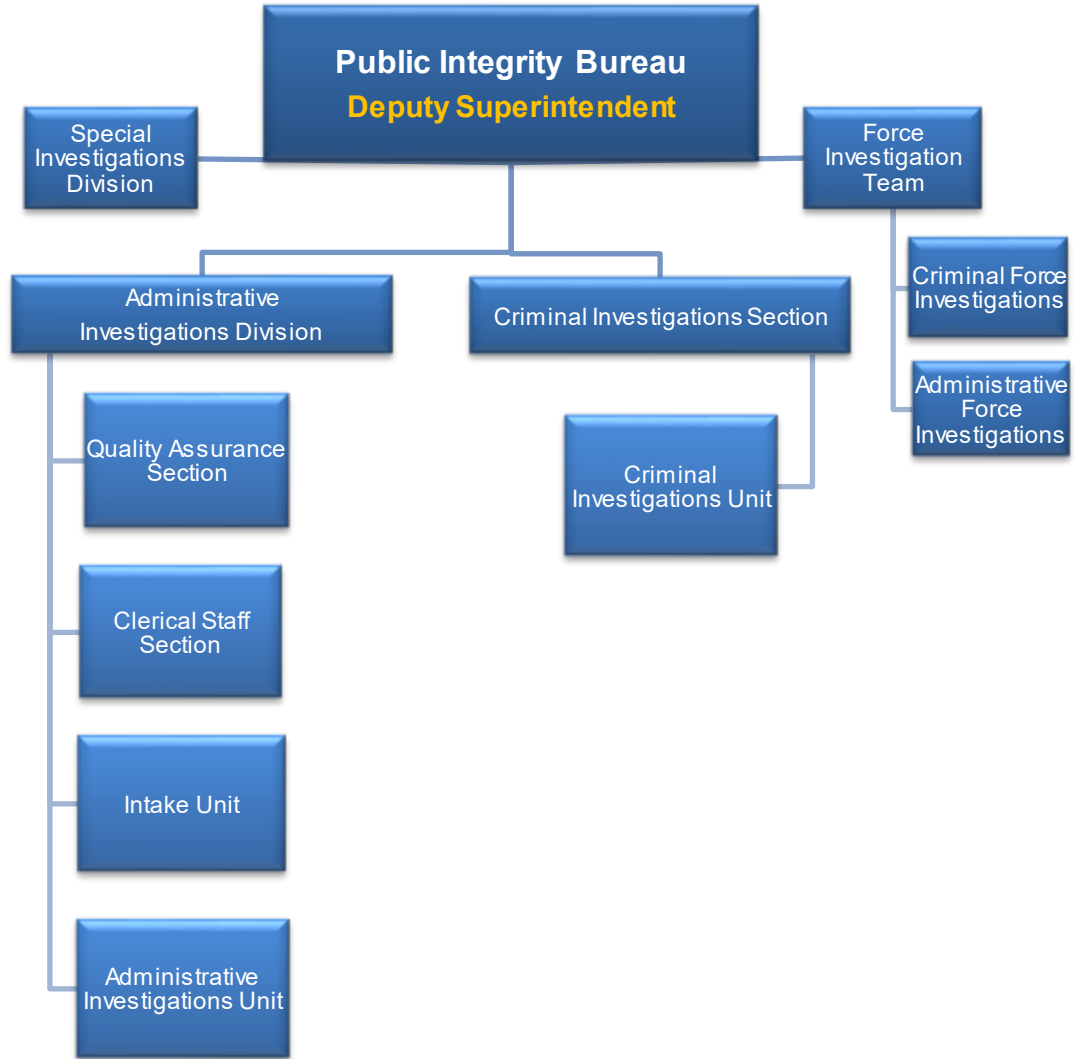

New Orleans Police Department

Public Integrity Bureau