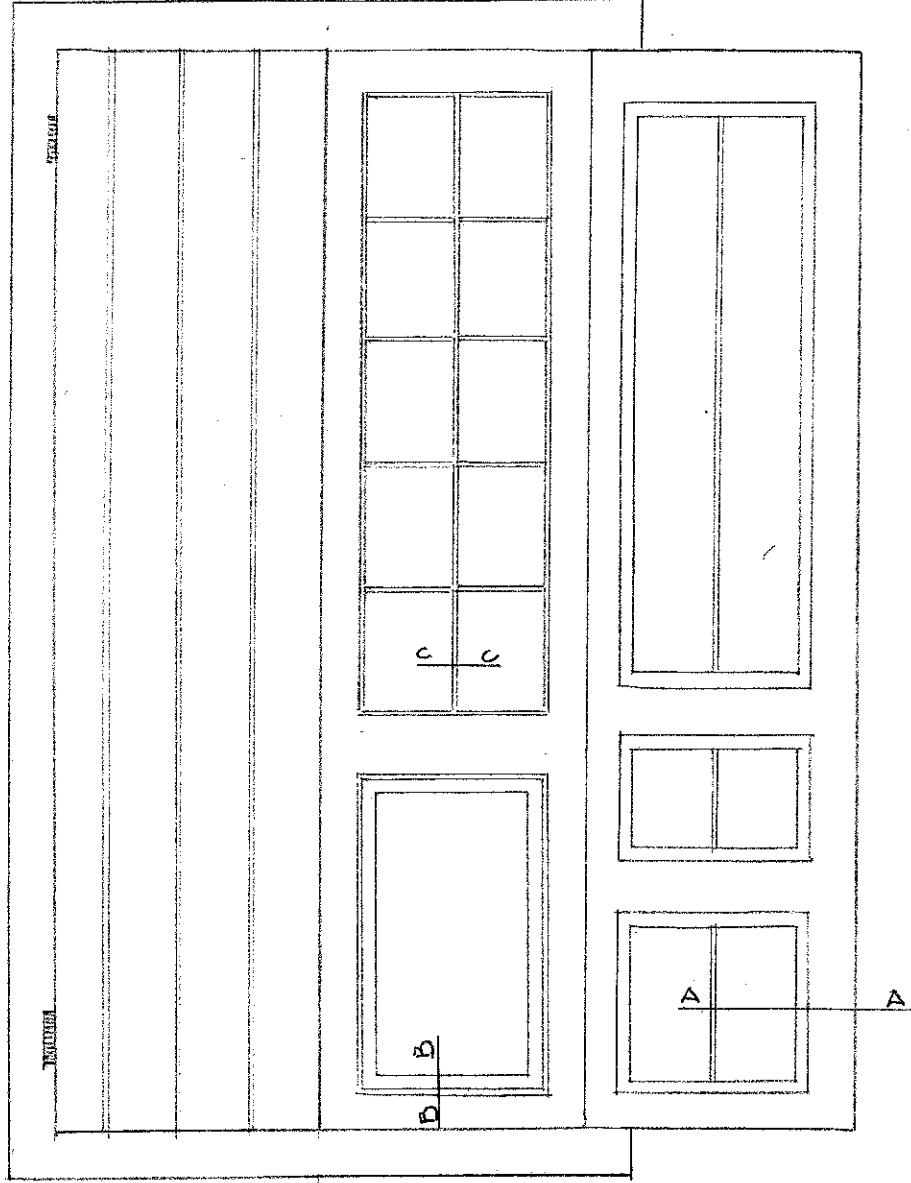

— DETAILS FROM
 PEYCHAUD HOUSE—
 SERVICE WING
 SPANISH COLONIAL

EXTERIOR ELEVATION
 SCALE • 3/4" = 1'-0"

SECTION A-A
 FULL SIZE

SECTION D-B
 FULL SIZE

SECTION C-C
 FULL SIZE

DOOR DETAILS
 SHEET No 2
 VIEUX CARRÉ COMMISSION 8/8/74