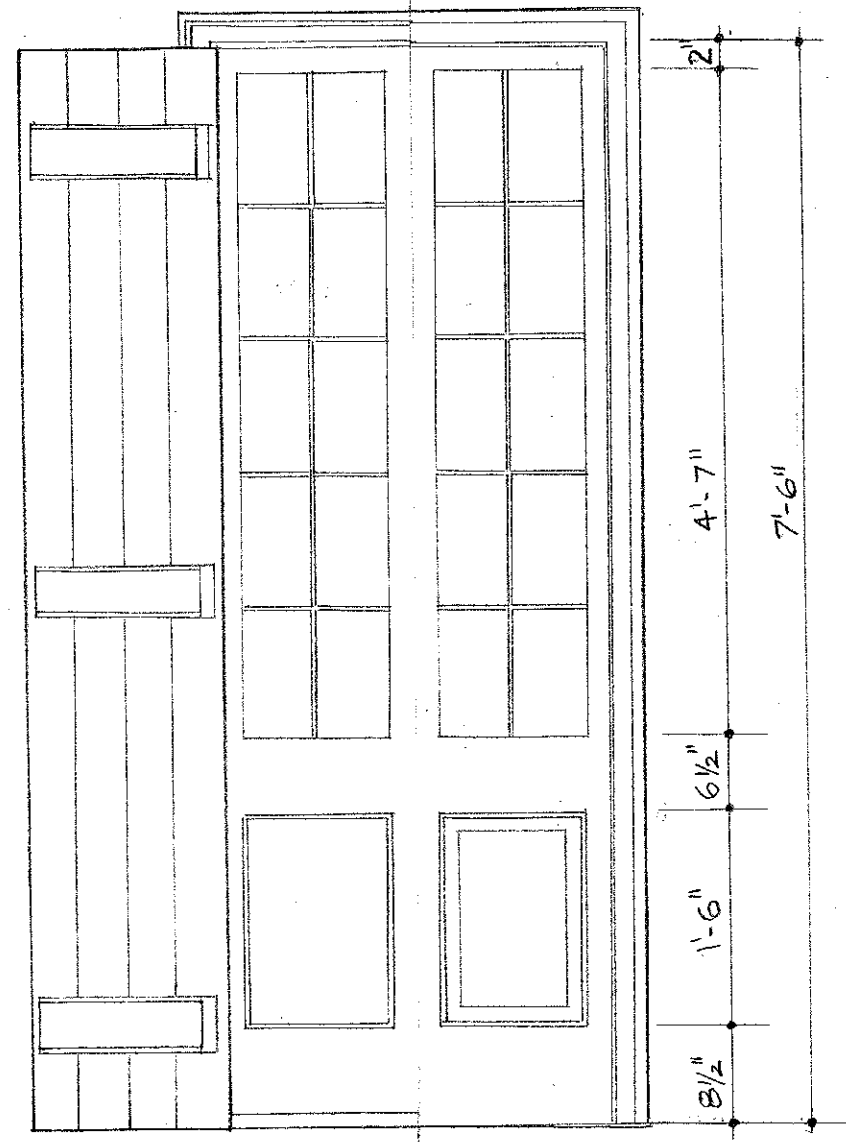

— DETAILS FROM
LA RIONDA COTTAGE
POST-COLONIAL c. 1803-20

HEAD AND DOOR SECTION
FULL SIZE

EXTERIOR INTERIOR

EXTERIOR INTERIOR

2"
4'-7"
7'-6"
6 1/2"
1'-6"
8 1/2"

SLAVE QUARTER OPENINGS
SHEET No 3
VIEUX CARRÉ COMMISSION 8/9/74

SCALE 3/4" = 1'0"