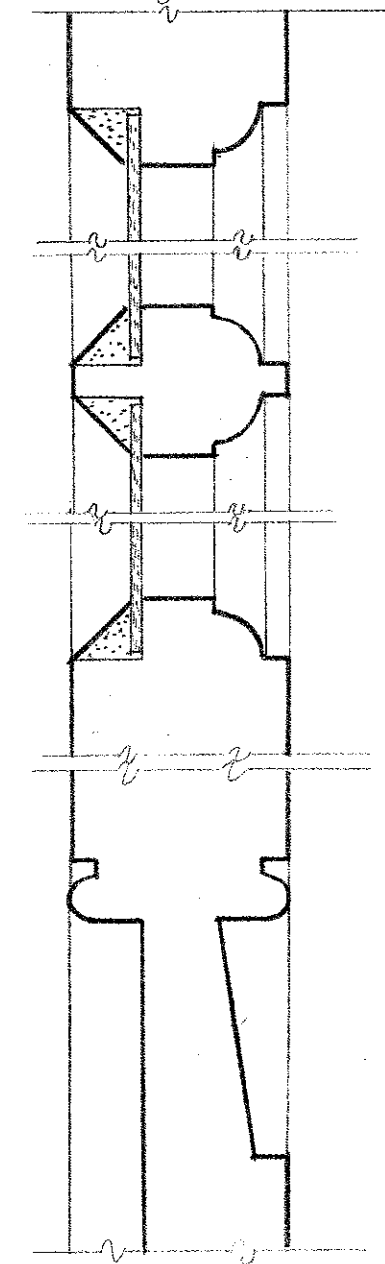

— DETAILS FROM
LA RIONDA COTTAGE
POST-COLONIAL c. 1803-20

HEAD AND DOOR SECTION
FULL SIZE

EXTERIOR INTERIOR

EXTERIOR INTERIOR

2"
4'-7"
7'-6"
6 1/2"
1'-6"
8 1/2"

SLAVE QUARTER OPENINGS
SHEET No 3
VIEUX CARRÉ COMMISSION 8/9/74

SCALE 3/4" = 1'0"