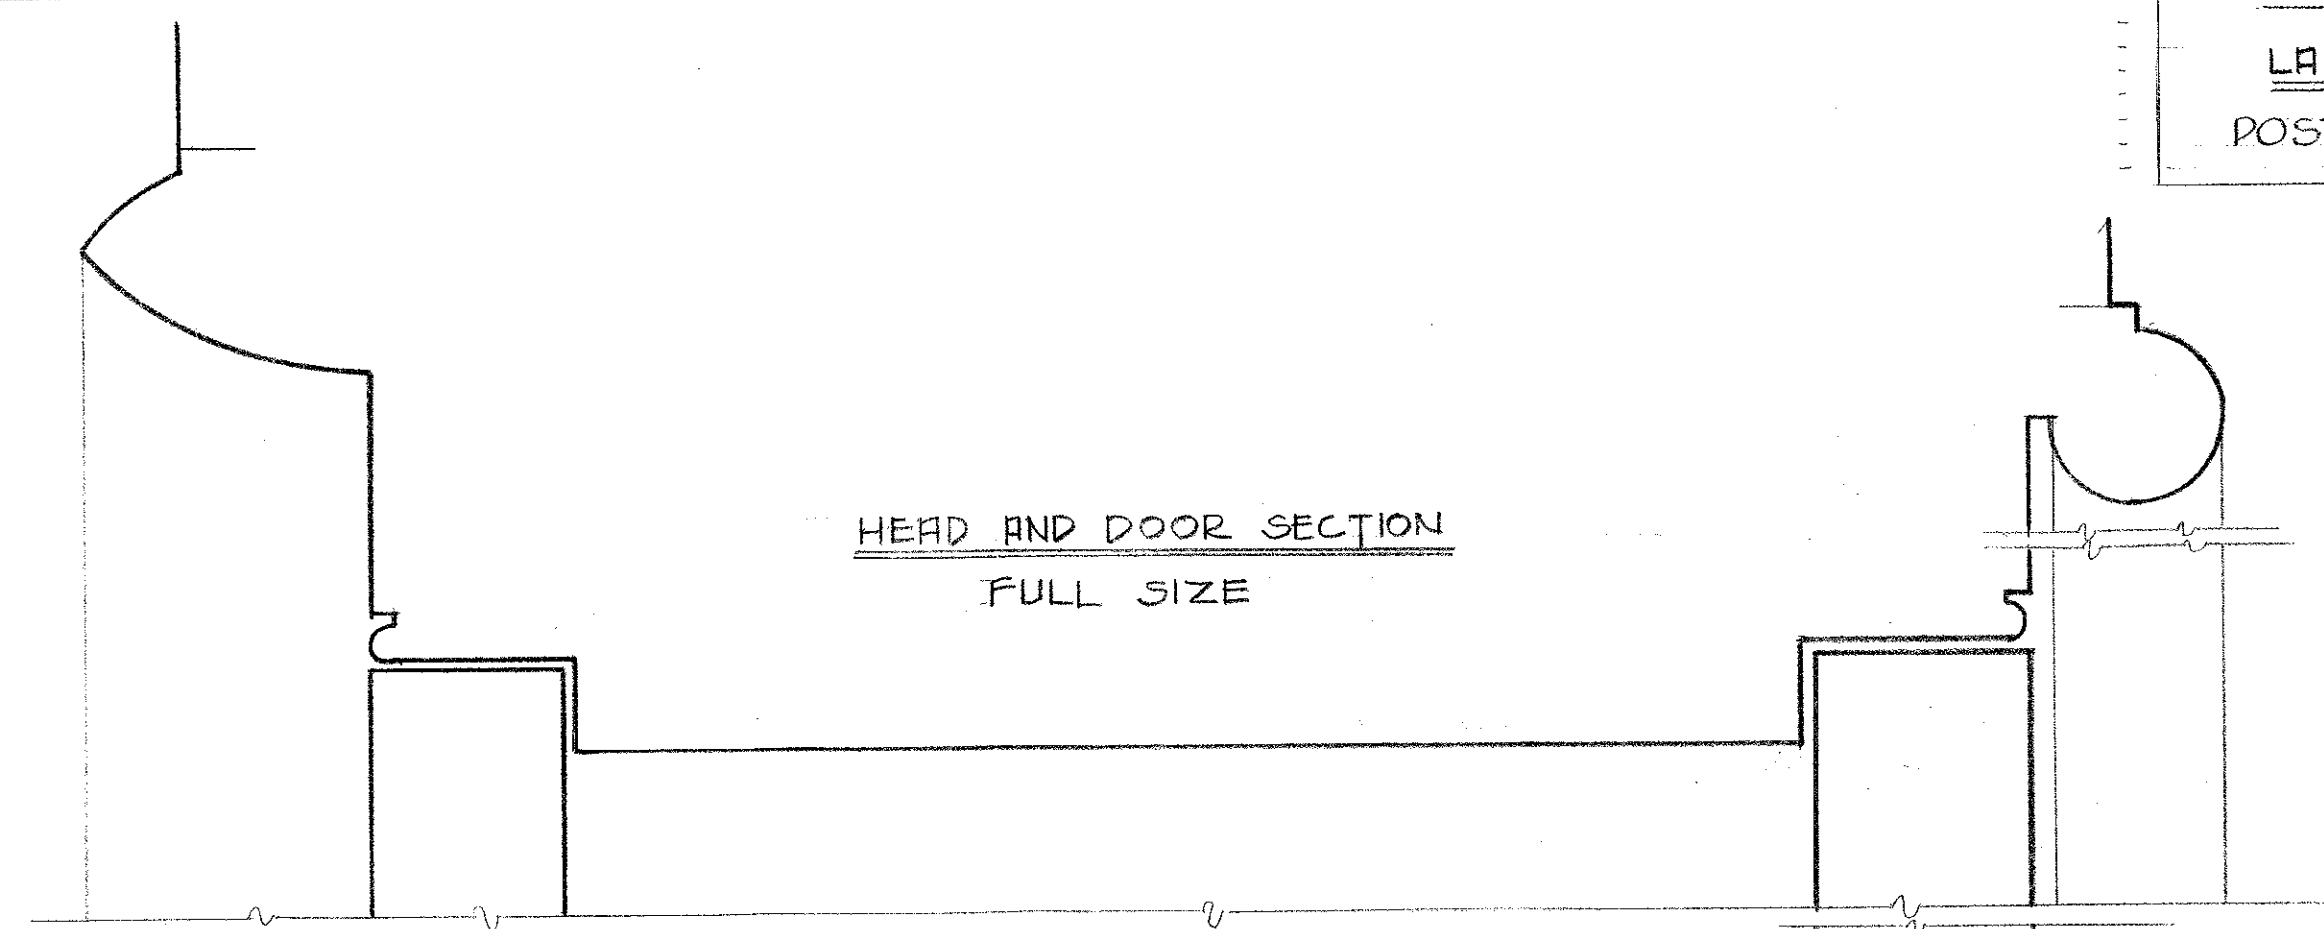

— DETAILS FROM
LA RIONDA COTTAGE
POST-COLONIAL c. 1803-20

HEAD AND DOOR SECTION
FULL SIZE

EXTERIOR INTERIOR

EXTERIOR INTERIOR

2"
4'-7"
7'-6"
6 1/2"
1'-6"
8 1/2"

SLAVE QUARTER OPENINGS
SHEET No 3
VIEUX CARRÉ COMMISSION 8/9/74

SCALE 3/4" = 1'0"