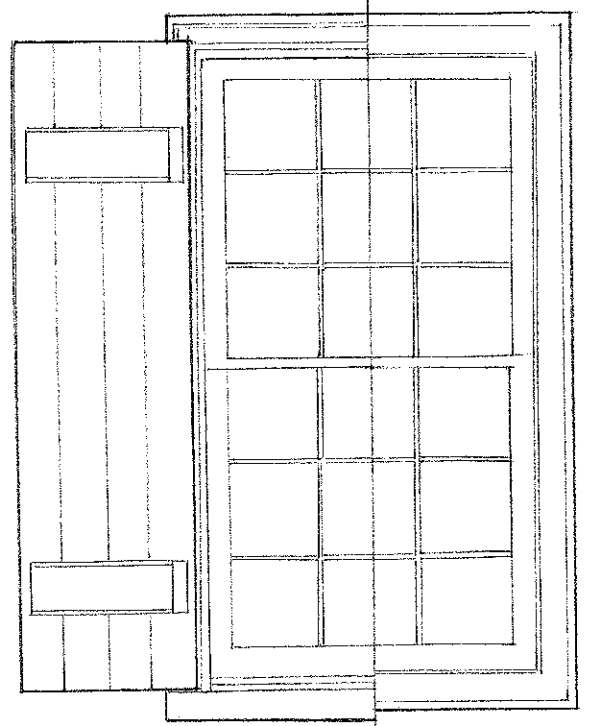

— DETAILS FROM
LA RIONDA COTTAGE
POST-COLONIAL c. 1803-20

HEAD AND DOOR SECTION
FULL SIZE

EXTERIOR INTERIOR

EXTERIOR INTERIOR

2"
4'-7"
7'-6"
6 1/2"
1'-6"
8 1/2"

SLAVE QUARTER OPENINGS
SHEET No 3
VIEUX CARRÉ COMMISSION 8/9/74

SCALE 3/4" = 1'0"