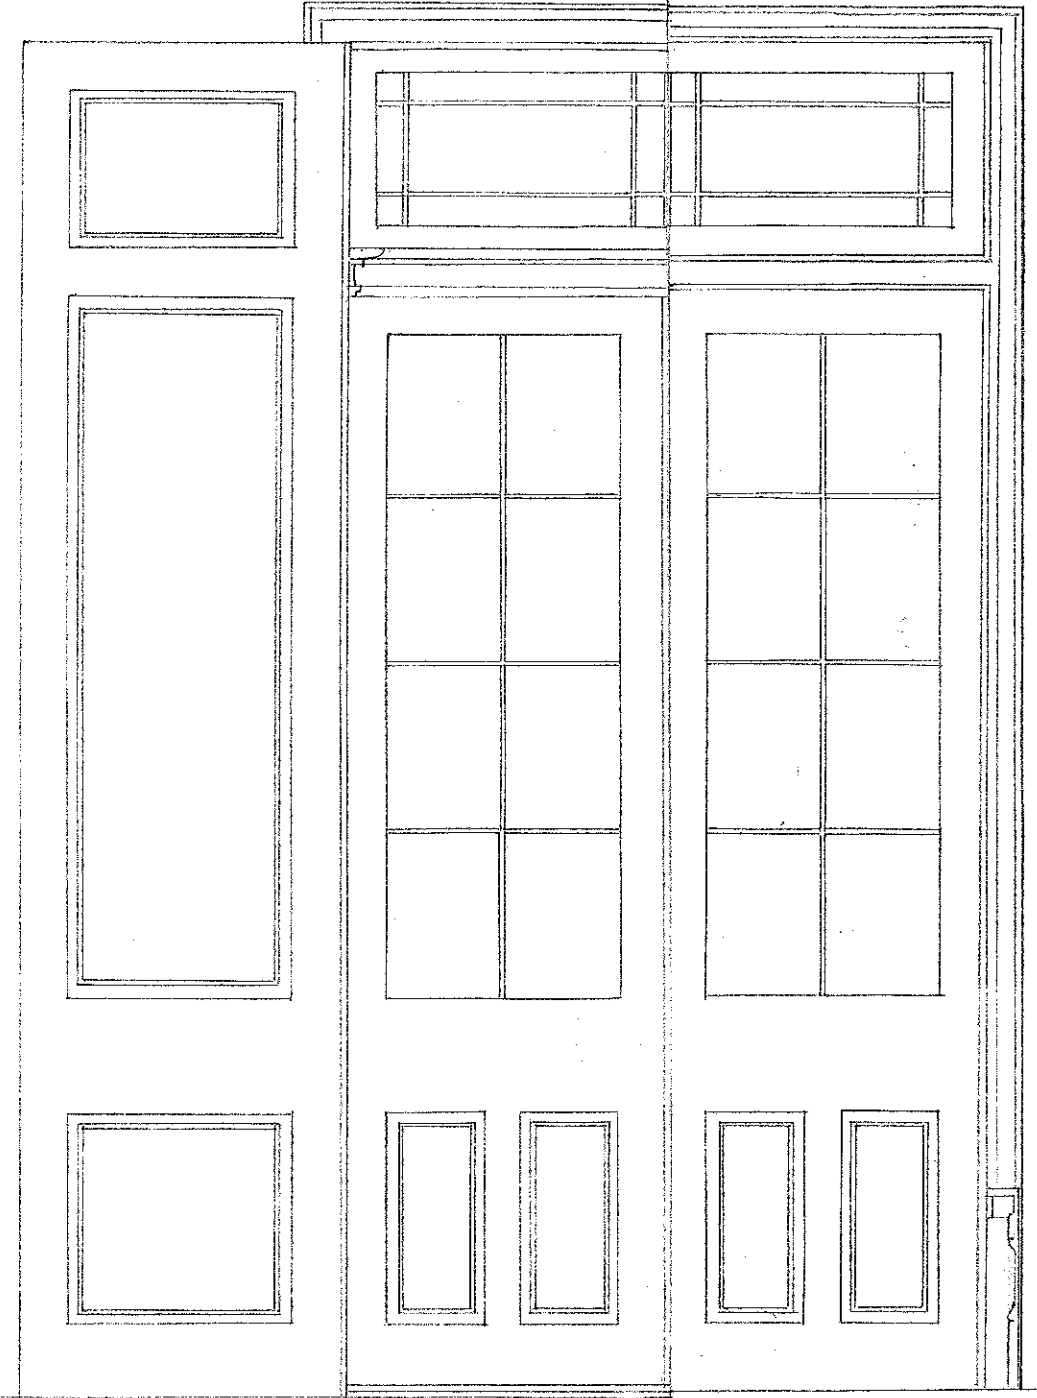

— DETAILS FROM
LE PRÊTRE MANSION
EARLY GREEK REVIVAL 1835

EXTERIOR INTERIOR
DOOR ELEVATION
SCALE: 3/4" = 1'-0"

HEAD JAMB
AND TRANSOM BAR
FULL SIZE

DOOR SECTION
FULL SIZE

DOOR DETAILS
SHEET No 5
VIEUX CARRÉ COMM 8/11/79