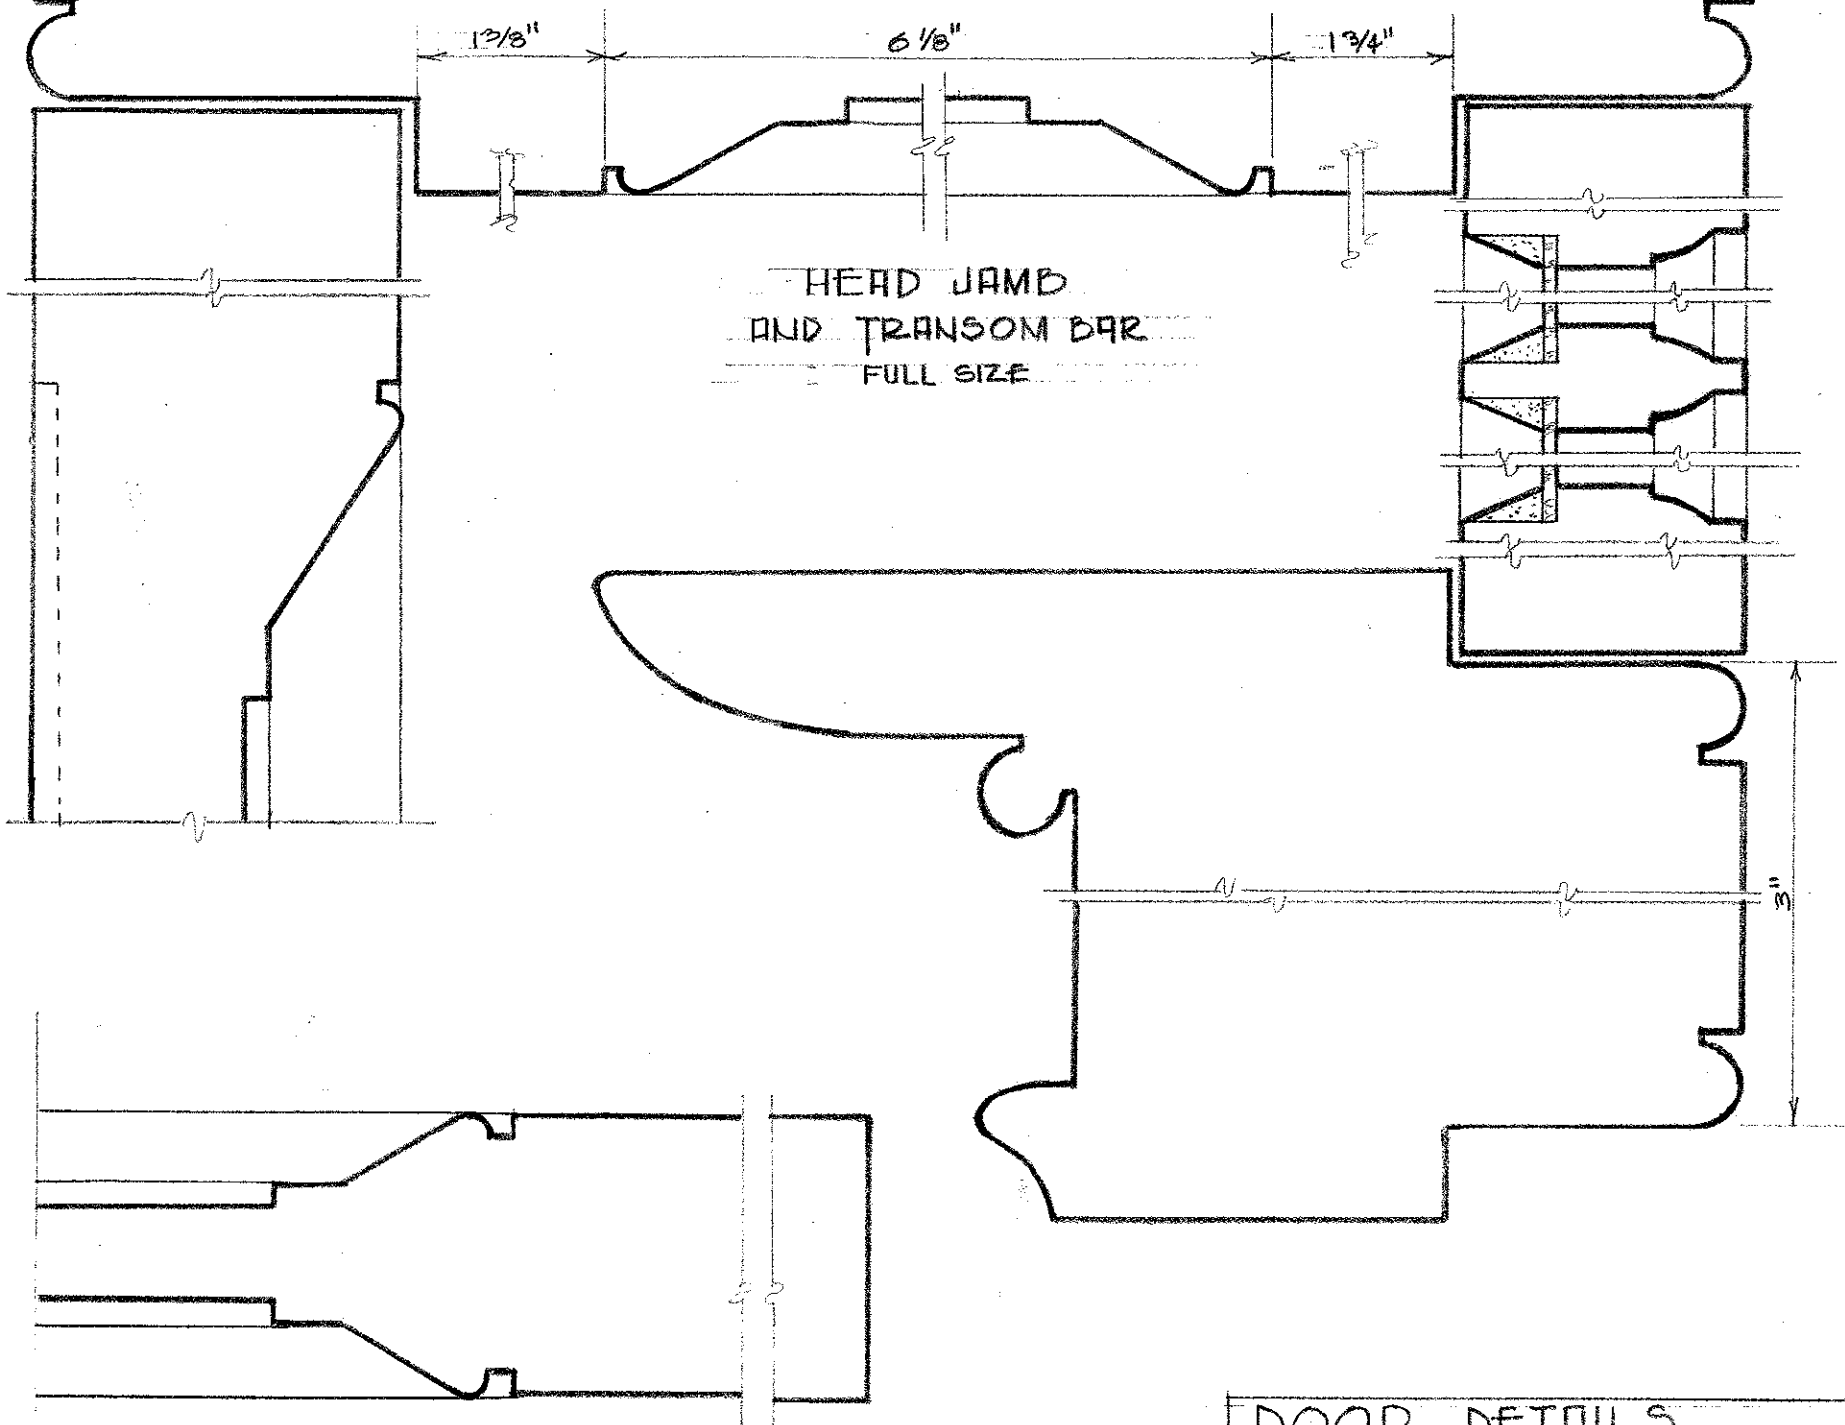

— DETAILS FROM
LE PRÊTRE MANSION
EARLY GREEK REVIVAL 1835

EXTERIOR INTERIOR
DOOR ELEVATION
SCALE: 3/4" = 1'-0"

HEAD JAMB
AND TRANSOM BAR
FULL SIZE

DOOR SECTION
FULL SIZE

DOOR DETAILS
SHEET No 5
VIEUX CARRÉ COMM 8/11/79